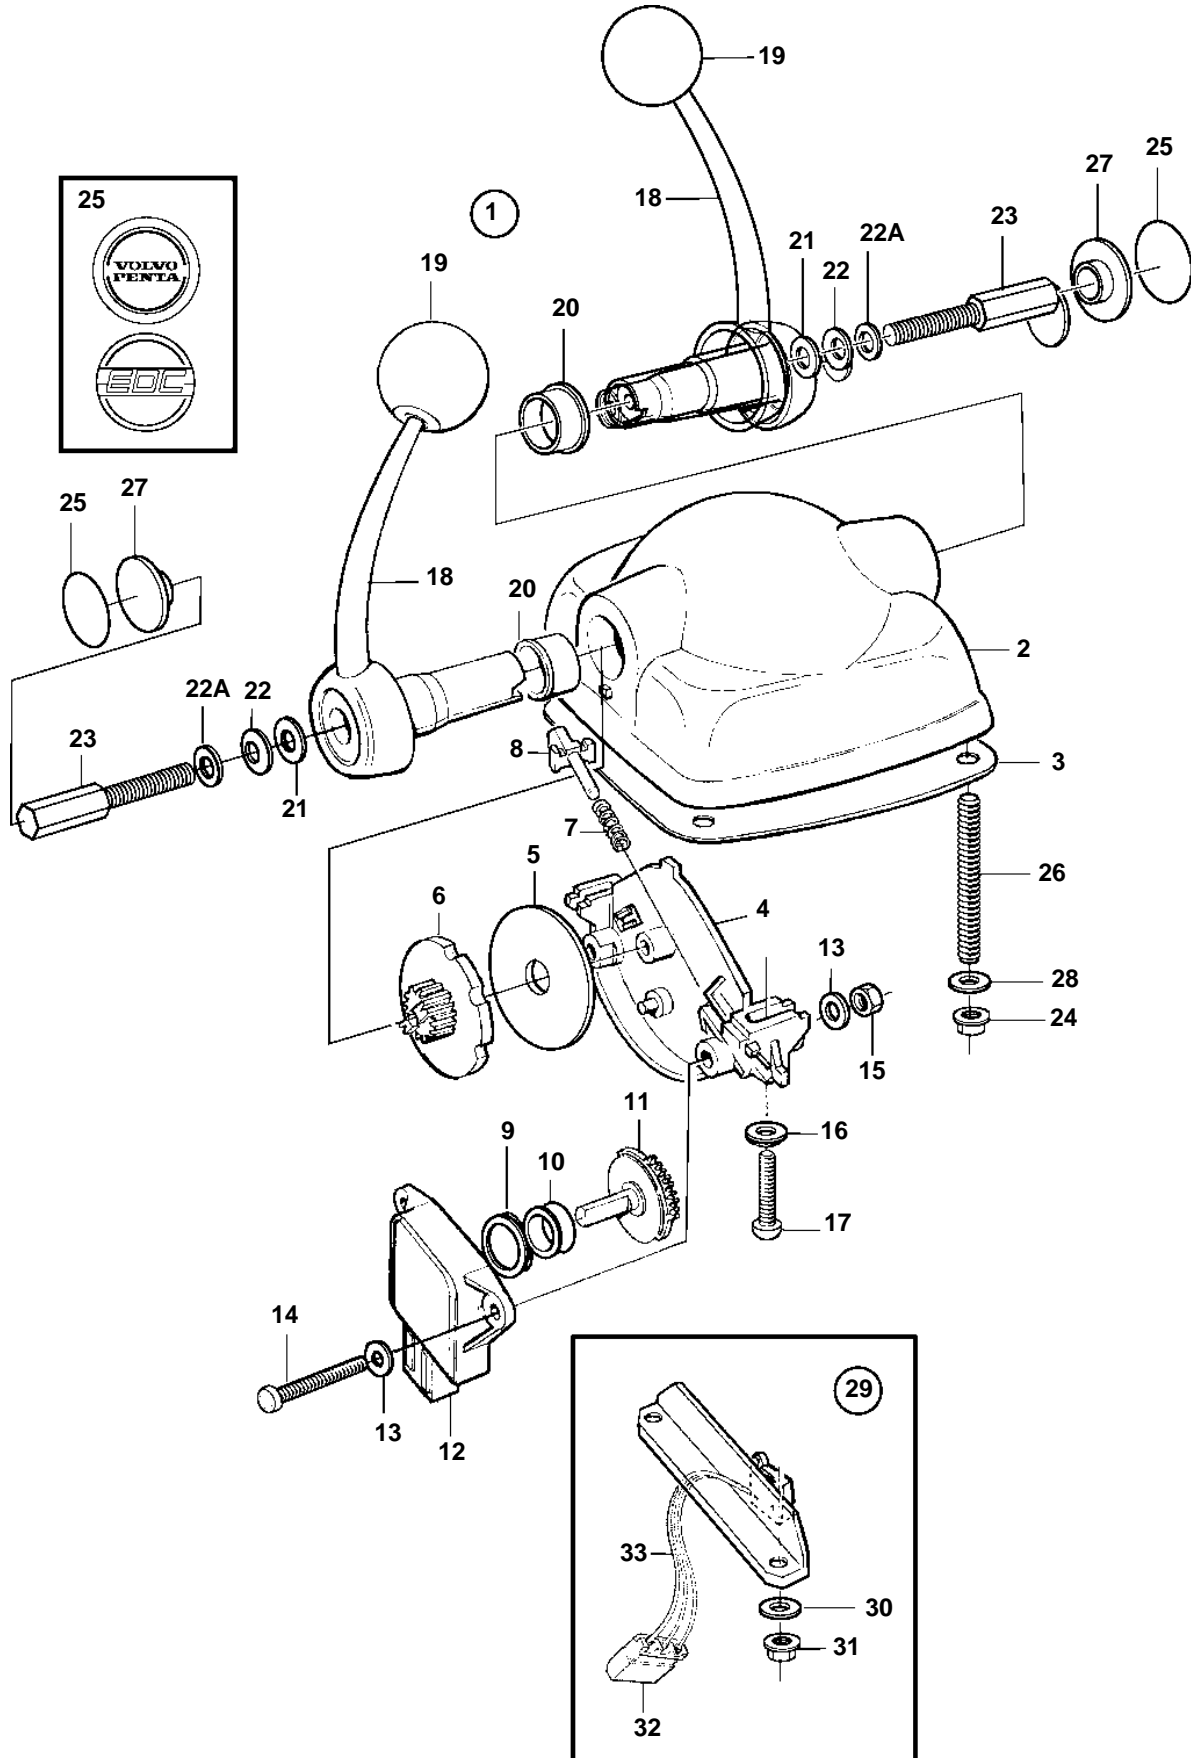

5.0GXIE-JF, 5.0GXIE-J, 5.0OSiE-JF, 5.0OSiE-J, 5.0GXIE-K, 5.0GXIE-KF, 5.0GXIE-M, 5.0GXIE-MF

21947

5.0GXIE-JF, 5.0GXIE-J, 5.0OSiE-JF, 5.0OSiE-J, 5.0GXIE-K, 5.0GXIE-KF, 5.0GXIE-M, 5.0GXIE-MF

REF	PART NO.	QTY	DESCRIPTION	SEE SEC.	NOTES
1	3819900	1	Control, black • Bulletin P-28-4-13	P-28-4-13-EN	For twin installation., Black., With neutralswitch. New Electronic Controls for EVC Engines
1	3819902	1	Control, stainless • Bulletin P-28-4-13	P-28-4-13-EN	For twin installation., Stainless., With neutralswitch. New Electronic Controls for EVC Engines
2		1	• Housing		
3	3581674	1	• Gasket		
4		1	• Plate		
5	3581666	2	• Friction washer		
6		2	• Disc		
7		2	• Spring		
8		2	• Guide lug		
9		2	• Spacer ring		
10	3581676	2	• Ring		
11	3581668	2	• Gear		
12	1336385	2	• Potentiometer		
13		4	• Washer		
14	3581678	2	• Screw		
15	3581680	2	• Nut		
16		2	• Washer		
17	3581681	2	• Screw		
18		2	• Shift lever		
19	3581675	2	• Ball		
20		2	• Bearing		
21		2	• Washer		
22		2	• Disc spring		
22A		2	• Washer		
23		2	• Adjusting screw		
24	3581686	4	• Nut		
25	3584000	2	• Decal		VOLVO PENTA
	3581669	2	• Decal		EDC
26		4	• Stud		
27	3582830	2	• Plug		Plastic, For 874663
		2	• Plug		Stainless., For 874813
28		4	• Washer		
29	3819903	2	• Microswitch		
30		4	• • Washer		
31		4	• • Nut		
32		X	• • Insulator		SEE GROUP 30
33		X	• • Cable		SEE GROUP 30