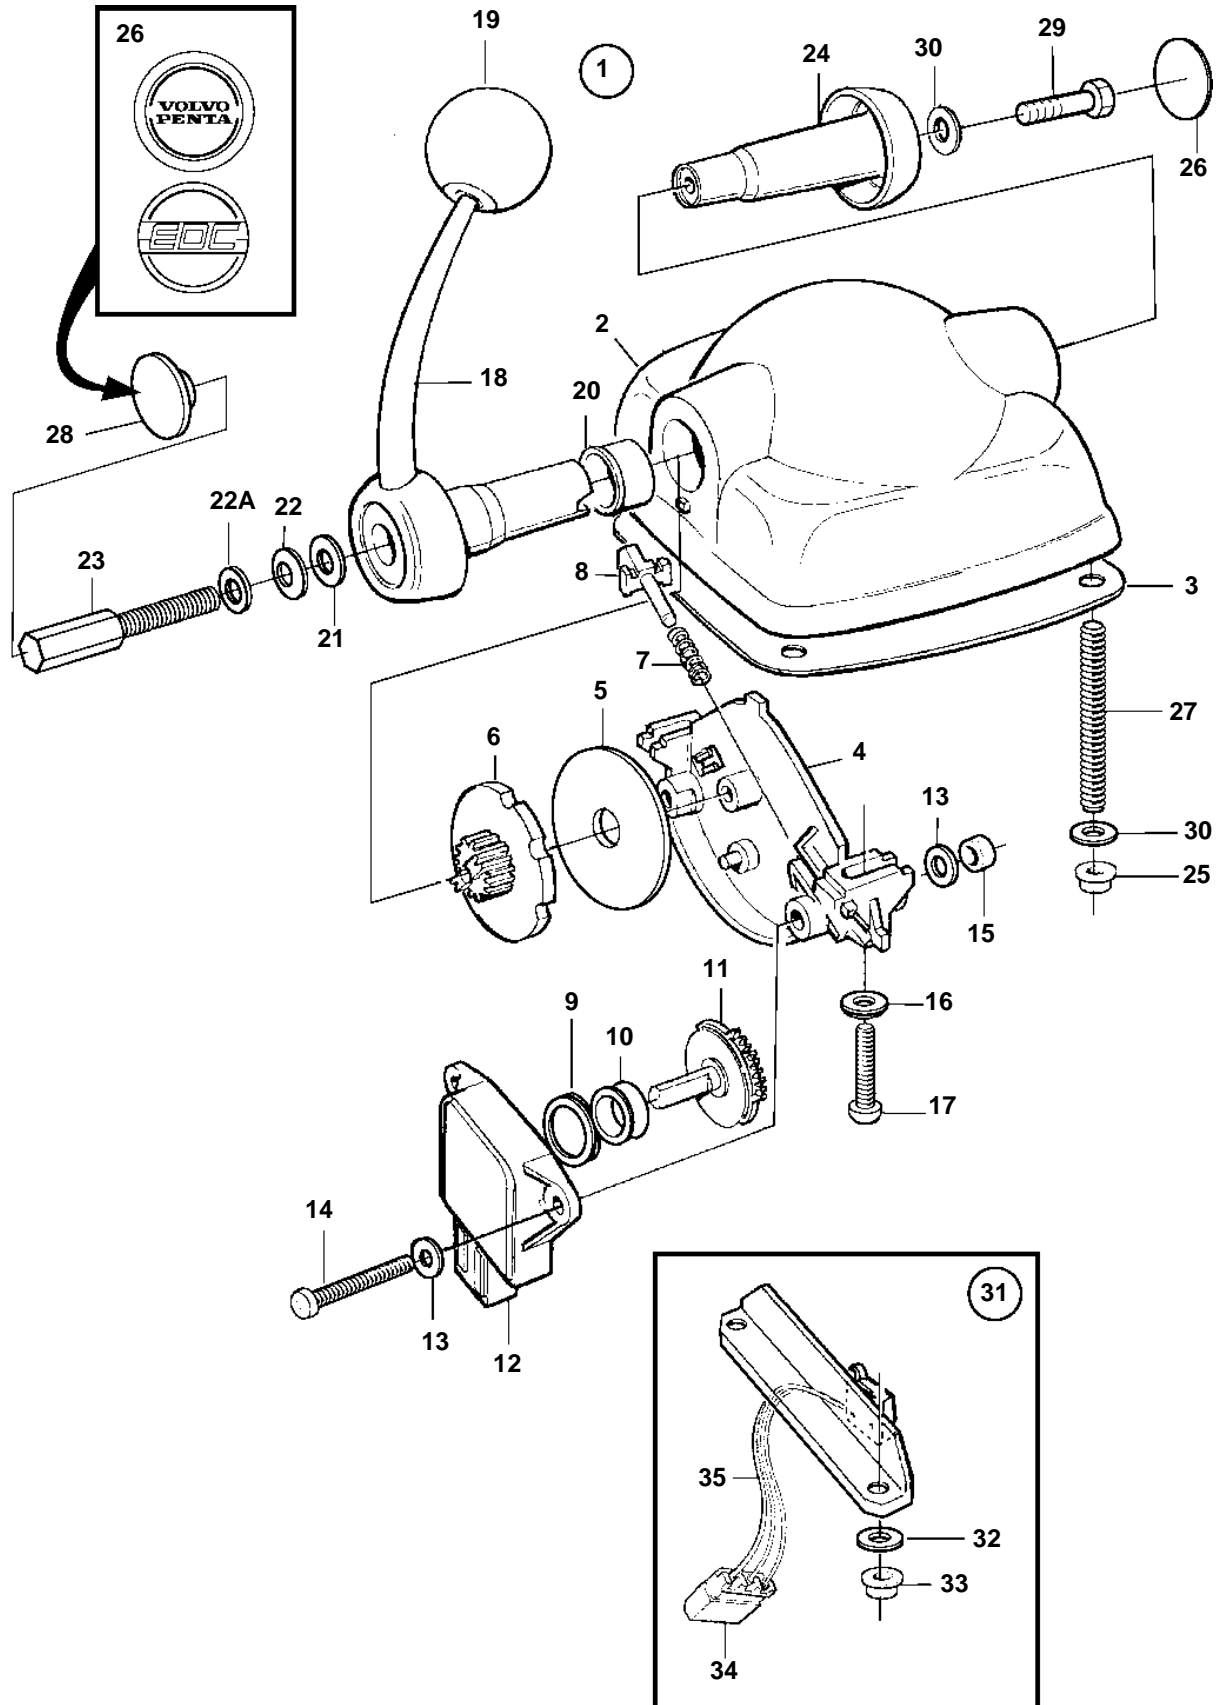

5.0GXIE-JF, 5.0GXIE-J, 5.0OSiE-JF, 5.0OSiE-J, 5.0GXIE-K, 5.0GXIE-KF, 5.0GXIE-M, 5.0GXIE-MF

5.0GXIE-JF, 5.0GXIE-J, 5.0OSiE-JF, 5.0OSiE-J, 5.0GXIE-K, 5.0GXIE-KF, 5.0GXIE-M, 5.0GXIE-MF

REF	PART NO.	QTY	DESCRIPTION	SEE SEC.	NOTES
1	3819899	1	Control		For single installation., Black.
			• Bulletin P-28-4-13	P-28-4-13-EN	New Electronic Controls for EVC Engines
1	3819901	1	Control		For single installation., Stainless.
			• Bulletin P-28-4-13	P-28-4-13-EN	New Electronic Controls for EVC Engines
2		1	• Housing		
3	3581674	1	• Gasket		
4		1	• Plate		
5	3581666	1	• Friction washer		
6		1	• Disc		
7		1	• Spring		
8		1	• Guide lug		
9		1	• Spacer ring		
10	3581676	1	• Ring		
11	3581668	1	• Gear		
12	1336385	1	• Potentiometer		
13		4	• Washer		
14	3581678	2	• Screw		
15	3581680	2	• Nut		
16		2	• Washer		
17	3581681	2	• Screw		
18		1	• Shift lever		
19	3581675	1	• Ball		
20		1	• Bearing		
21		1	• Washer		
22		1	• Disc spring		
22A		1	• Washer		
23		1	• Adjusting screw		
24	3581687	1	• Plug		
25	3581686	4	• Nut		
26	3584000	1	• Decal		VOLVO PENTA
	3581669	1	• Decal		EDC
27		4	• Stud		
28	3582830	1	• Plug		Plastic, For 874734
29		1	• Plug		Stainless., For 3807509
		1	• Screw		
30		5	• Washer		
31	3819903	1	• Microswitch		
32		2	• • Washer		
33		2	• • Nut		
34		X	• • Insulator		SEE GROUP 30
35		X	• • Cable		SEE GROUP 30