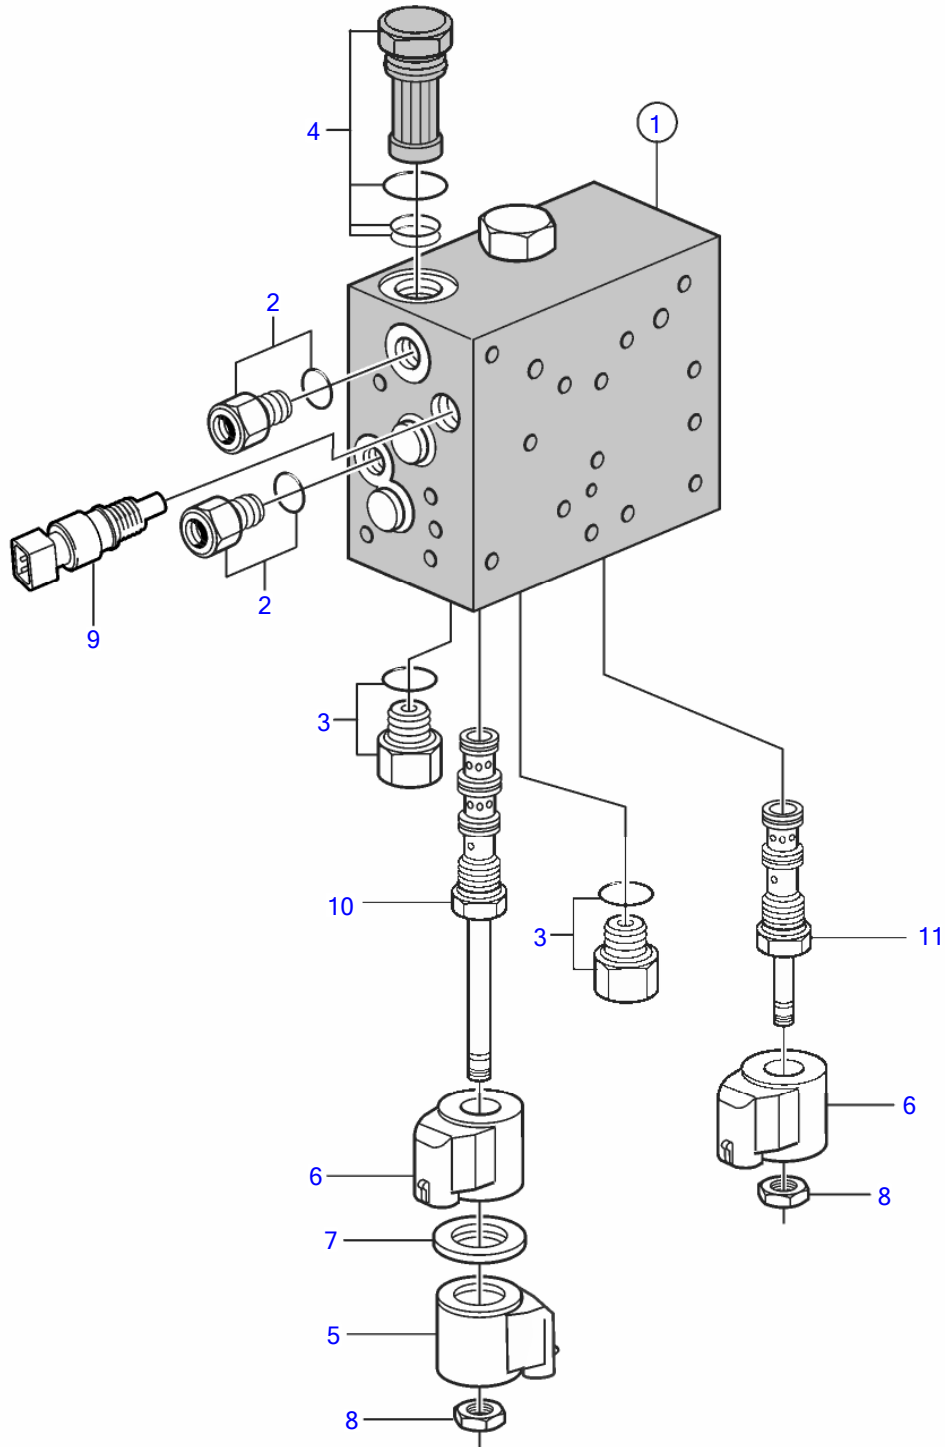

5.0GXICE-270-R, 5.0GiCE-225-S

27406

## 5.0GXICE-270-R, 5.0GiCE-225-S

REF	PART NO.	QTY	DESCRIPTION	NOTES
1		X		Shaded parts show changes from earlier design.
	21445595	1	Valve	second design, introduced Jan. 2011, ser. no. A155443 and higher
2	21199274	2	• Nipple	
		2	• • O-ring	not sold separately
3	3859043	2	• Fitting	
	3859042	2	• • O-ring	
4	21584276	1	• Filter	changed from earlier design
		3	• • • O-ring	not sold separately
5	21314061	1	• Solenoid	
6	21314064	2	• Solenoid	
7		1	• Washer	not sold separately
8		2	• Nut	not sold separately
9	3850397	1	• Switch, temperature	
10		1	Valve	
		1	• O-ring	not sold separately
11	22141353	1	Valve	
		1	• O-ring	not sold separately