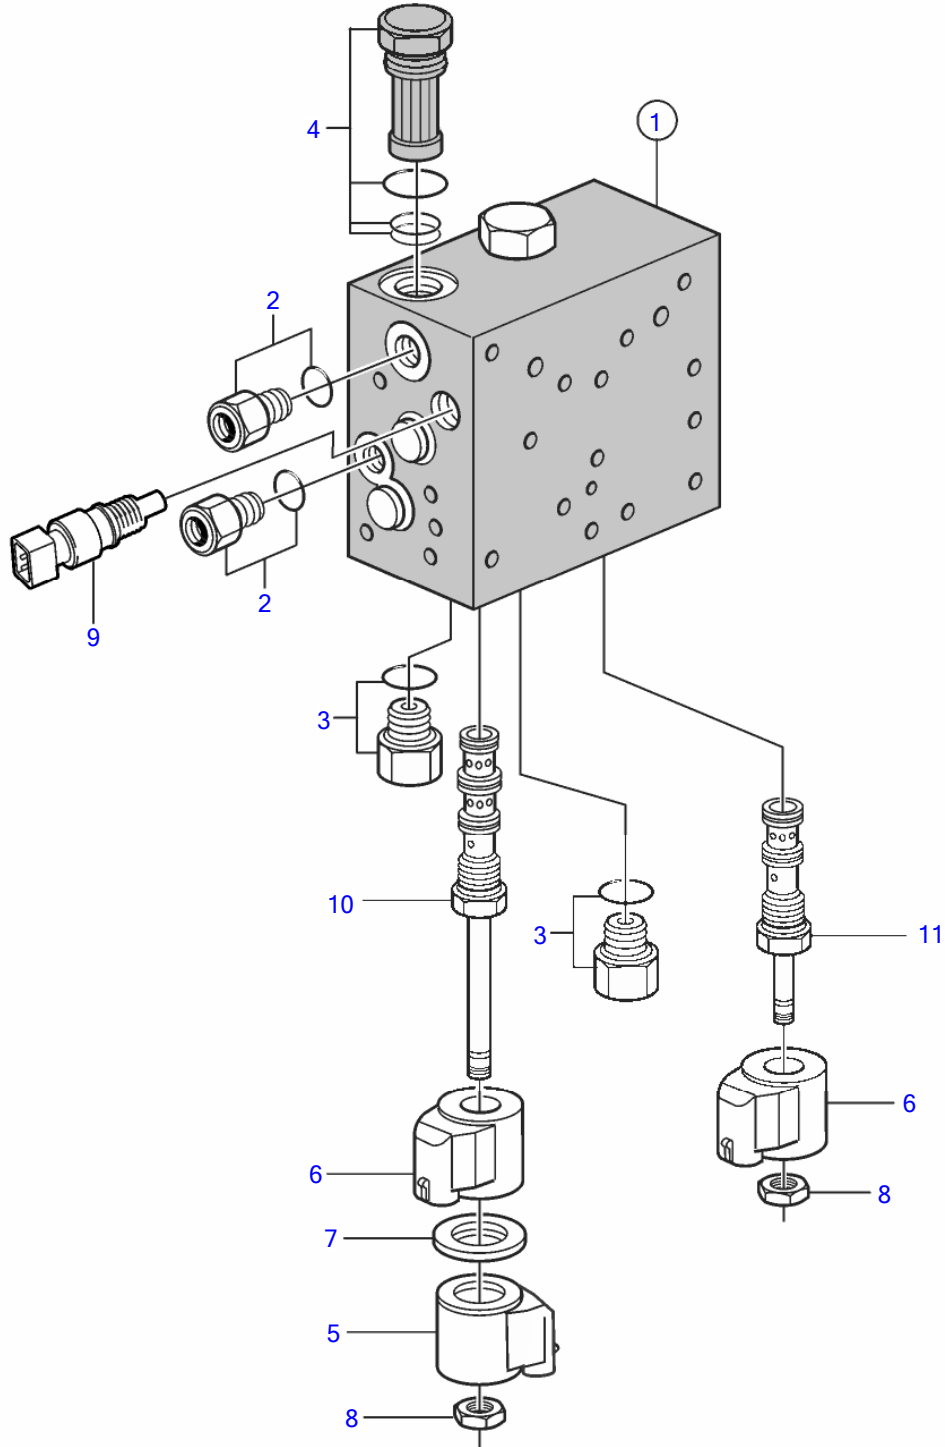

5.0GXICE-270-R, 5.0GiCE-225-S

27406

5.0GXICE-270-R, 5.0GiCE-225-S

REF	PART NO.	QTY	DESCRIPTION	NOTES
1		X		Shaded parts show changes from earlier design.
	21445595	1	Valve	second design, introduced Jan. 2011, ser. no. A155443 and higher
2	21199274	2	• Nipple	
		2	• • O-ring	not sold separately
3	3859043	2	• Fitting	
	3859042	2	• • O-ring	
4	21584276	1	• Filter	changed from earlier design
		3	• • • O-ring	not sold separately
5	21314061	1	• Solenoid	
6	21314064	2	• Solenoid	
7		1	• Washer	not sold separately
8		2	• Nut	not sold separately
9	3850397	1	• Switch, temperature	
10		1	Valve	
		1	• O-ring	not sold separately
11	22141353	1	Valve	
		1	• O-ring	not sold separately