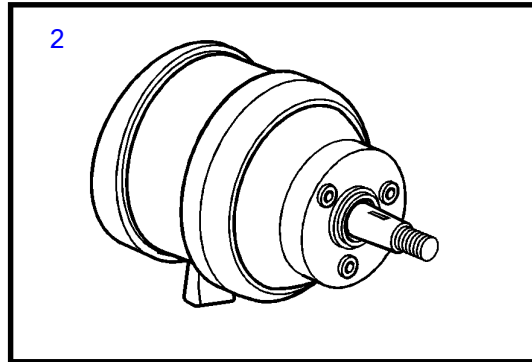

5.0GXICE-270-R, 5.0GiCE-225-S

5.0GXICE-270-R, 5.0GiICE-225-S

REF	PART NO.	QTY	DESCRIPTION	NOTES
1	21469560	1	Steering wheel hub	
		1	• Steering wheel hub	Molex connectors
2	3841280	1	Steering wheel adjus	Component parts not sold separately
3	21421941	1	Cable, t	6 pin Molex
4	21480272	1	Cable, extension	L=1.5m, 6 pin Molex