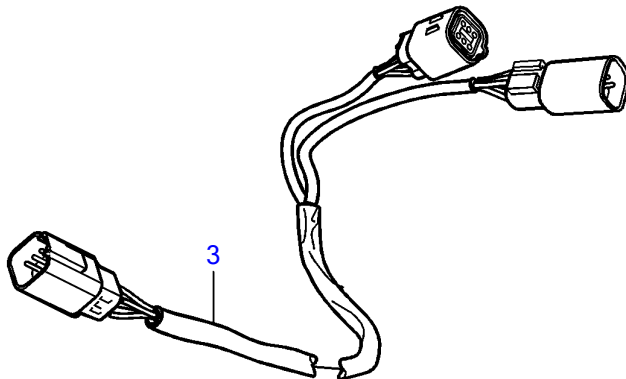

5.0GXICE-270-R, 5.0GiCE-225-S

5.0GXICE-270-R, 5.0GiICE-225-S

REF	PART NO.	QTY	DESCRIPTION	NOTES
1	21469560	1	Steering wheel hub	
		1	• Steering wheel hub	Molex connectors
2	3841280	1	Steering wheel adjus	Component parts not sold separately
3	21421941	1	Cable, t	6 pin Molex
4	21480272	1	Cable, extension	L=1.5m, 6 pin Molex