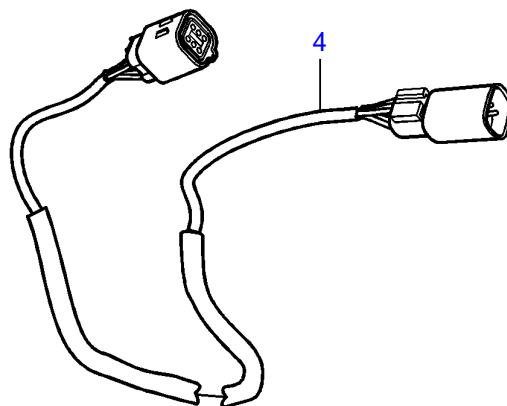

5.0GXICE-270-R, 5.0GiCE-225-S

5.0GXICE-270-R, 5.0GiICE-225-S

REF	PART NO.	QTY	DESCRIPTION	NOTES
1	21469560	1	Steering wheel hub	
		1	• Steering wheel hub	Molex connectors
2	3841280	1	Steering wheel adjus	Component parts not sold separately
3	21421941	1	Cable, t	6 pin Molex
4	21480272	1	Cable, extension	L=1.5m, 6 pin Molex