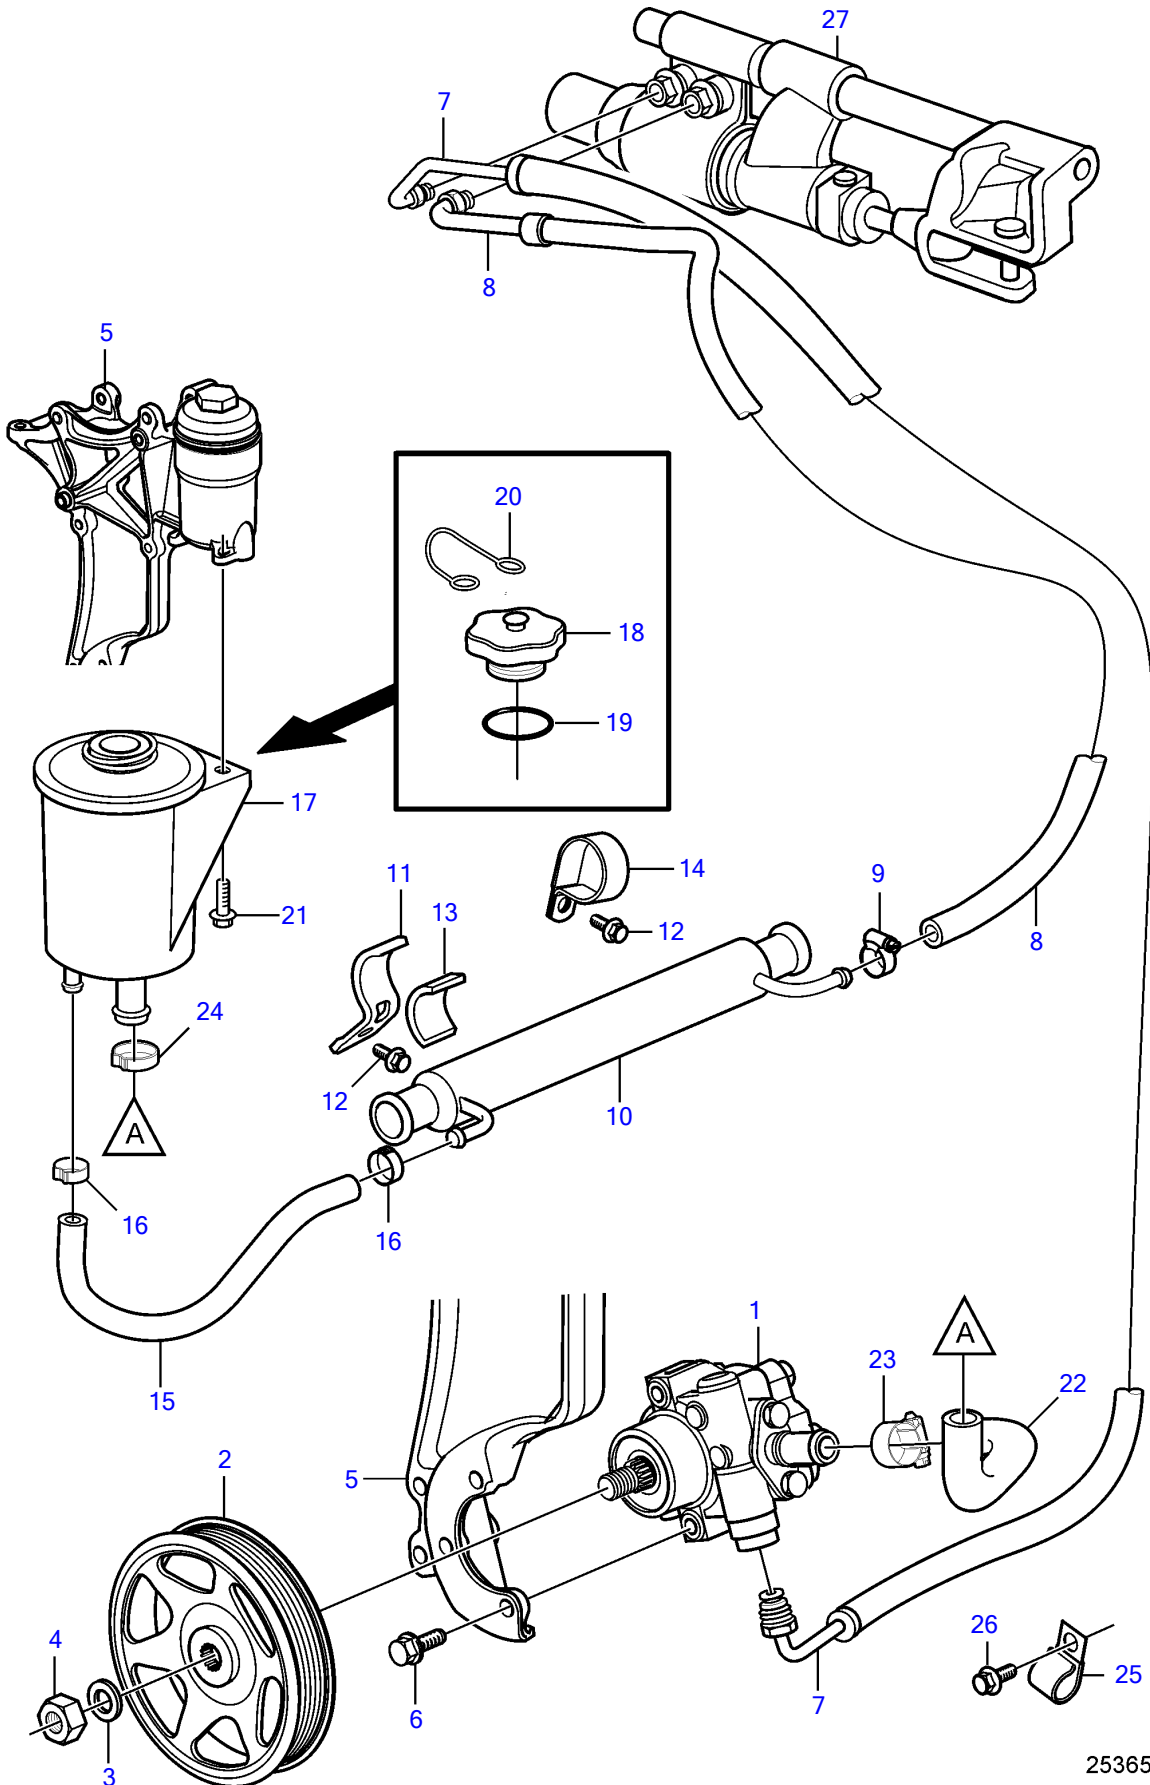

5.0GXICE-270-R, 5.0GiCE-225-S

25365

Upd:2014-06-20

25365

47701923-64-36229

## 5.0GXICE-270-R, 5.0GiCE-225-S

REF	PART NO.	QTY	DESCRIPTION	NOTES
1	3887373	1	Power steering pump	
2	3889611	1	Pulley	
3	3889615	1	Washer	
4	3889613	1	Nut	
5	21573817	1	Bracket	
6	3595494	3	Screw	
7	3888739	1	Hose assembly	
8	21452588	1	Hose assembly	
9	3860413	1	Hose clamp	
10	21399019	1	Hydraulic oil cooler	
11	21434106	1	Bracket	Replaced by 3852490
12	3853393	1	Flange screw	
13	21434108	1	Support rubber	
14	3852490	1	Attaching clamp	
15	21399023	1	Hose	
16	982663	2	Hose clamp	
17	3887375	1	Reservoir	
18		1	• Cap	not sold separately
19		1	• O-ring	not sold separately
20		1	• Retainer	not sold separately
21	946544	2	Flange screw	
22	21355283	2	Hose	
23	3853794	2	Hose clamp	
24	980038	1	Hose clamp	replaced by next part number
		1	Hose clamp	
25	(984038)	1	Clamp, J	Obsolete part
26	(3853557)	1	Flange screw	Obsolete part, 3/8" - 16 unc, L=0.75" (19mm)
27		1	Steering cylinder	See drive catalog