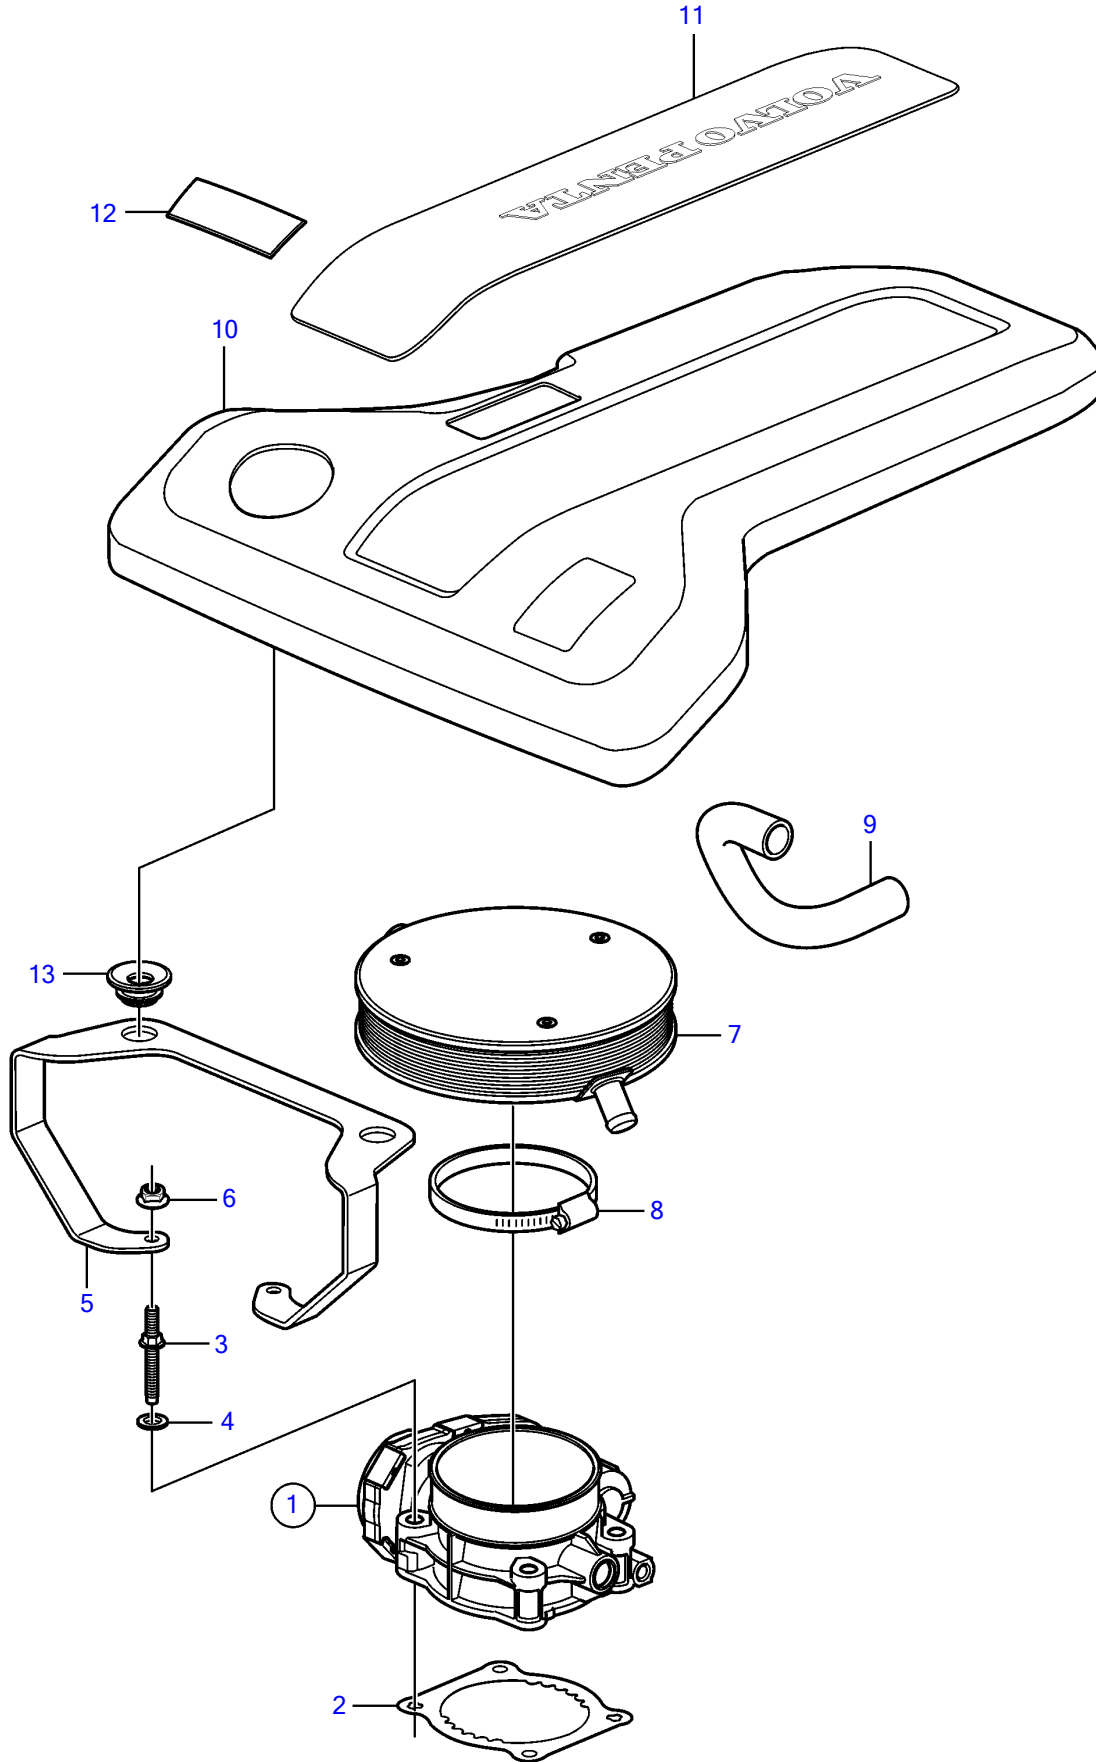

5.0GiCE-225-S

## 5.0GiCE-225-S

REF	PART NO.	QTY	DESCRIPTION	NOTES
1	21141689	1	Body	
		1	• Switch, idle validation	not sold separately
		2	• Sensor kit, throttle position	not sold separately
2	3849022	1	Gasket	
3	3858964	4	Stud	
4		4	• Washer	not sold separately
5	21651300	1	Bracket	
6	981124	2	Flange nut	
7	3887565	1	Flame shield	
8	21221046	1	Hose clamp	
9	3853546	1	Hose	To valve cover
10	21697113	1	Cover	
11	21670679	1	• Decal	Volvo Penta V8
12	21658913	1	Decal	225
13	21429100	4	Grommet	