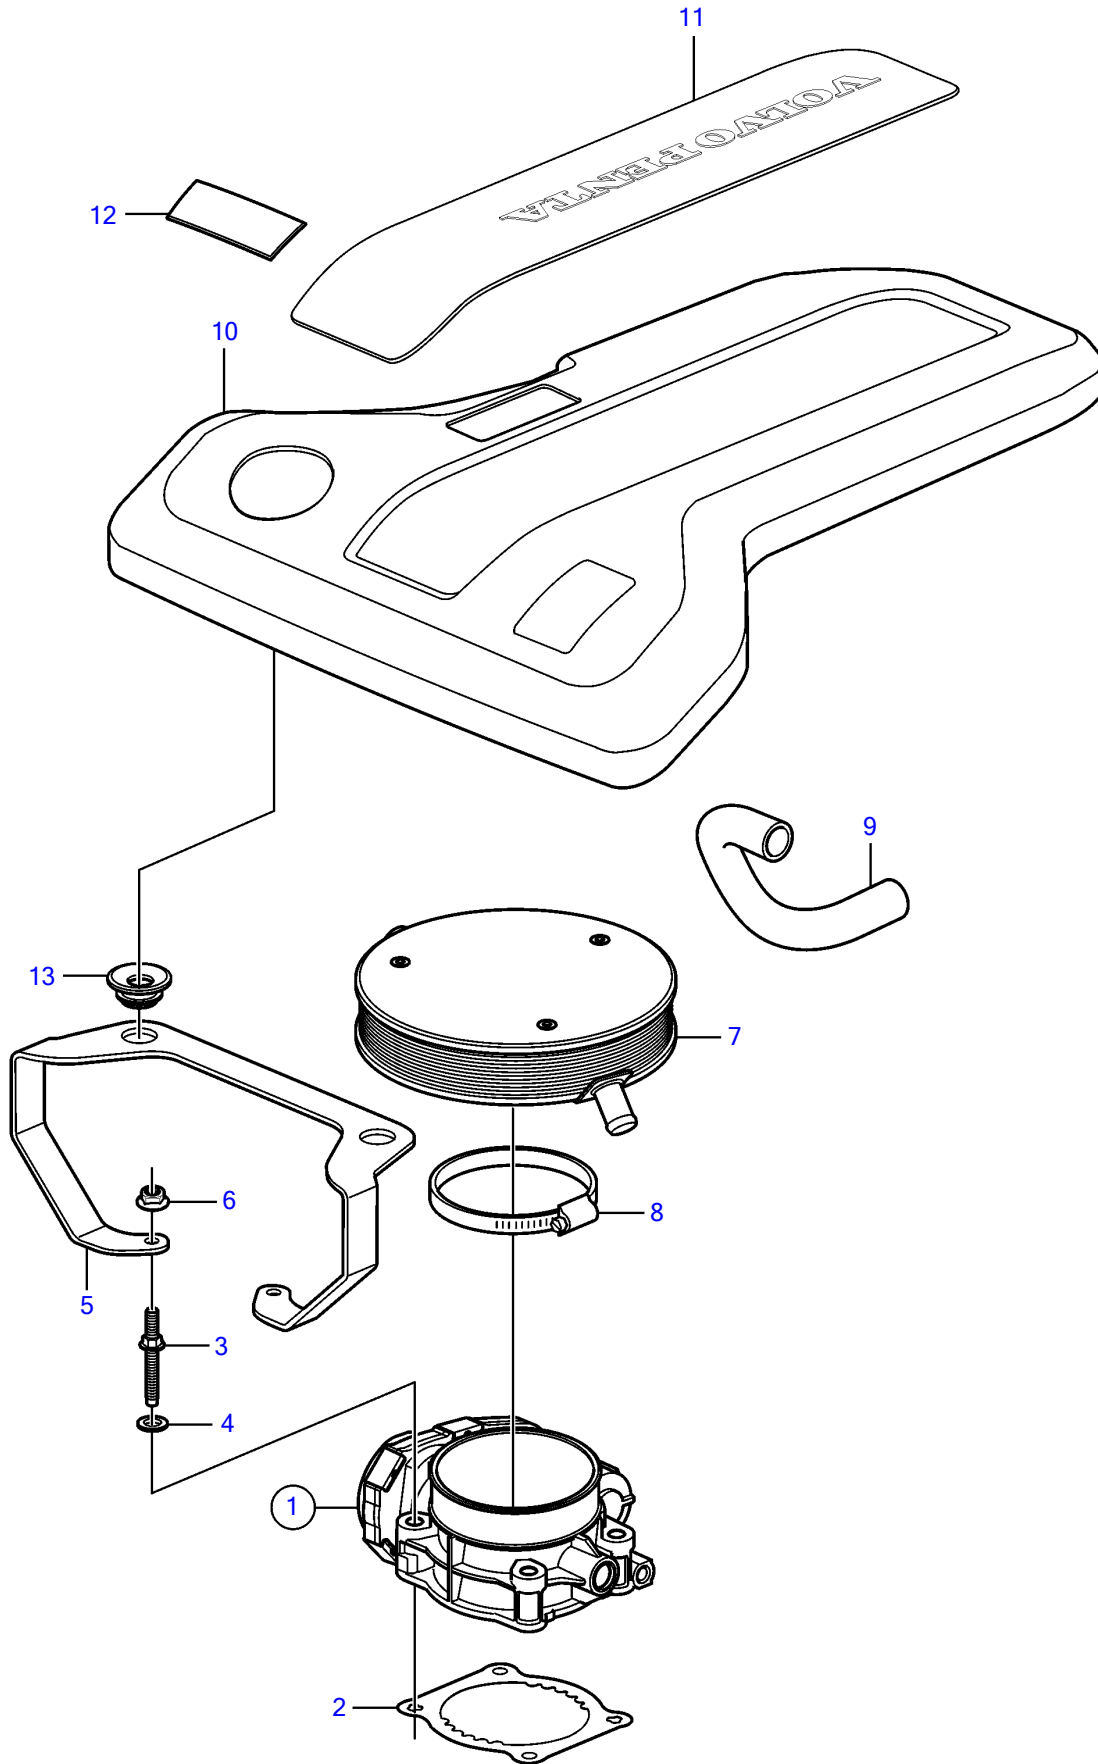

5.0GXICE-270-R

5.0GXICE-270-R

REF	PART NO.	QTY	DESCRIPTION	NOTES
1	21141689	1	Body	
		1	• Switch, idle validation	not sold separately
		2	• Sensor kit, throttle position	not sold separately
2	3849022	1	Gasket	
3	3858964	4	Stud	
4		4	• Washer	not sold separately
5	21446001	1	Bracket	
6	981124	2	Flange nut	
7	21297352	1	Flame retainer	
8	21221046	1	Hose clamp	
9	3853546	1	Hose	To valve cover
10	21697113	1	Cover	replaced by next part number
	21973467	1	Cover	
11	21670679	1	• Decal	Volvo Penta V8
12	21658914	1	Decal	270
13	21429100	4	Grommet	