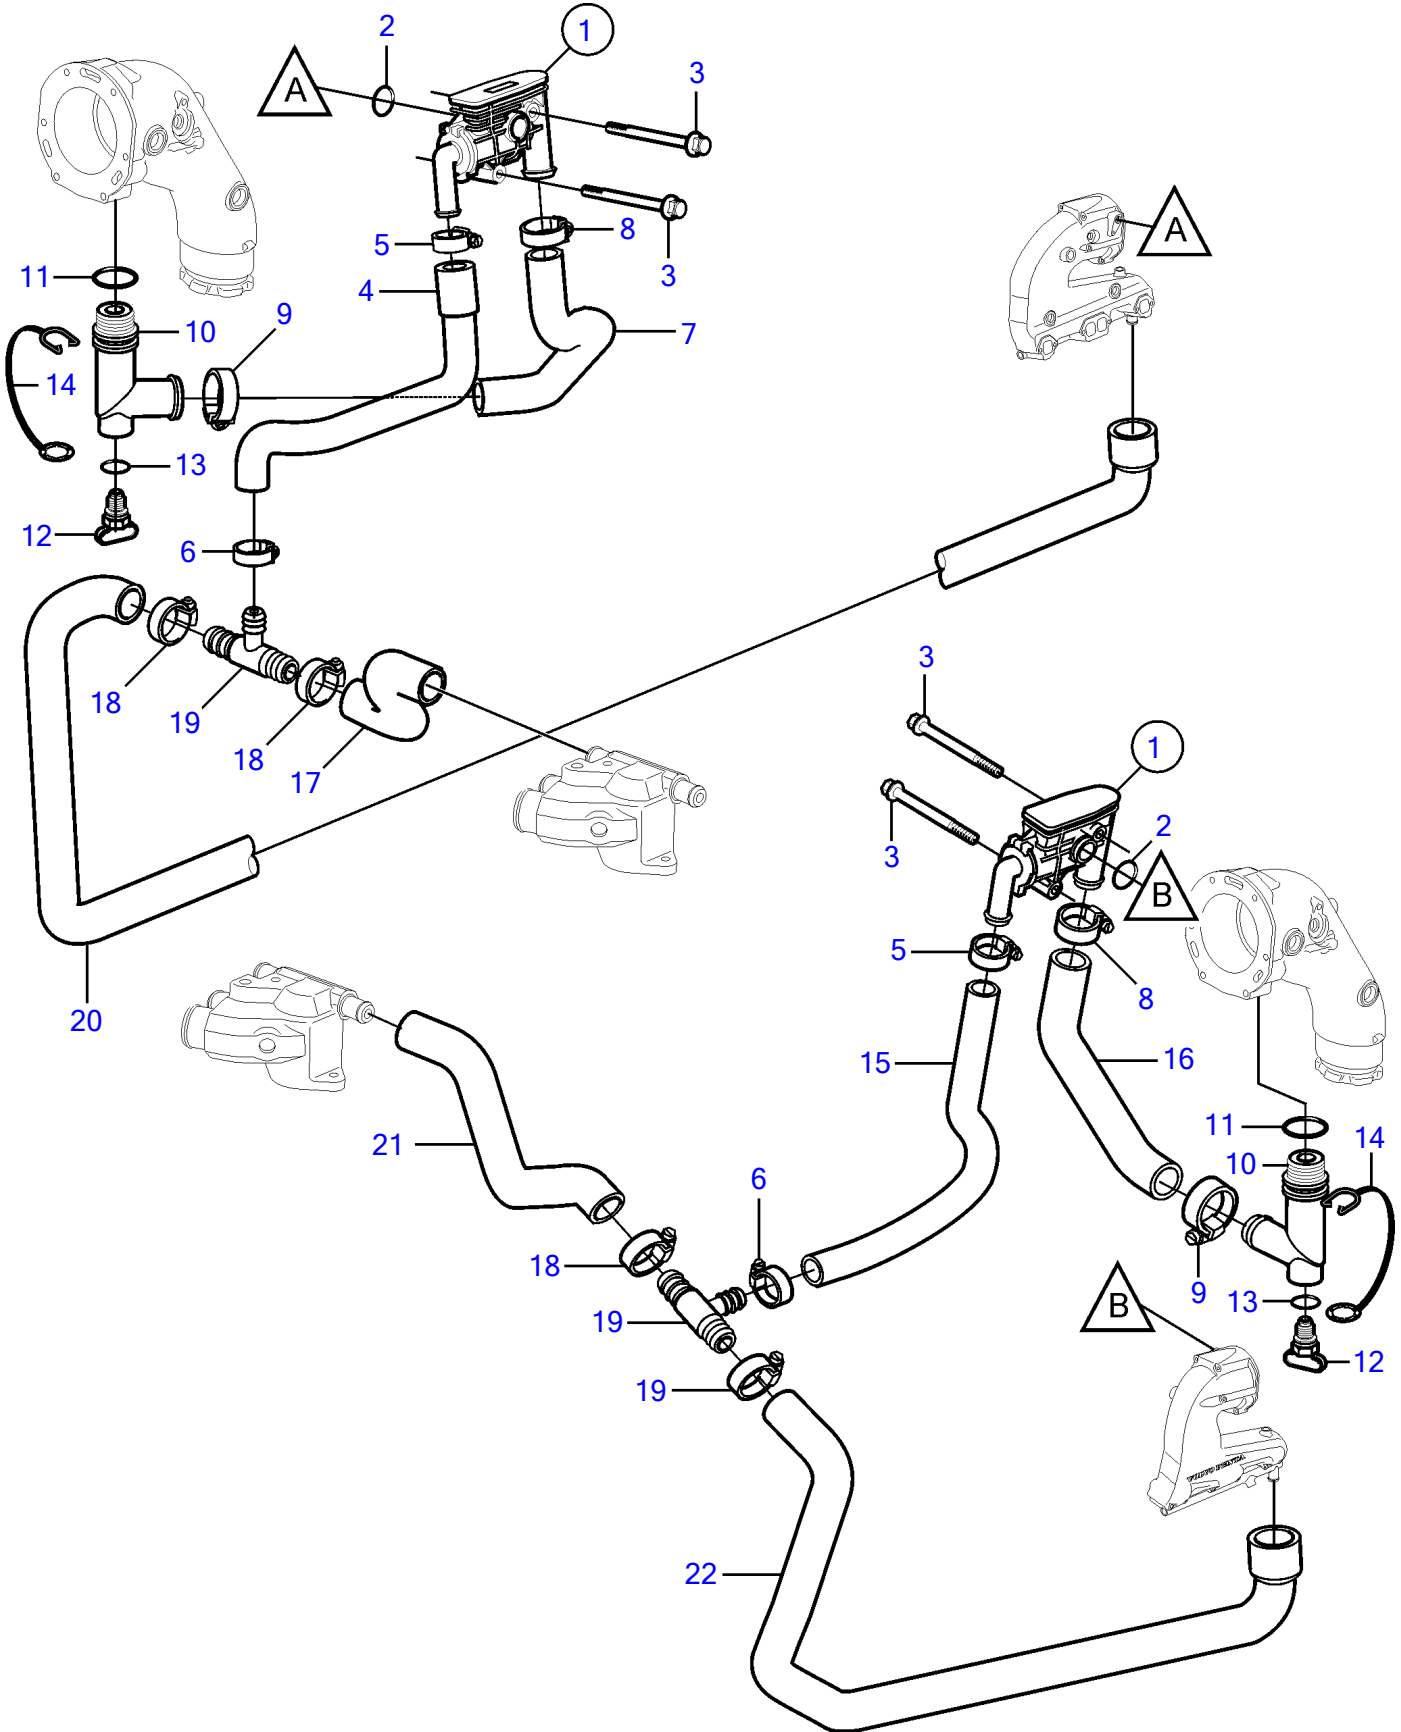

5.0GXICE-270-R, 5.0GiCE-225-S

5.0GXICE-270-R, 5.0GiCE-225-S

REF	PART NO.	QTY	DESCRIPTION	NOTES
1	40005486	1	Thermostat housing	Starboard
	40005487	1	Thermostat housing	Port
		1	• Thermostat	not sold separately
		1	• Fitting	not sold separately
		1	• Spring	not sold separately
		1	• Elbow	not sold separately
		1	• O-ring	not sold separately
		1	• Screw	not sold separately
2	21411368	2	O-ring	
3	965177	4	Flange screw	
4	21131550	1	Hose	standard exhaust height
	21131583	1	Hose	Exhaust with high rise manifold
5	3853794	2	Hose clamp	
6	3853794	2	Hose clamp	
7	3594911	1	Hose	
8	3863439	2	Hose clamp	
9	3863439	2	Hose clamp	
10	21115770	2	Adapter	
11		2	• O-ring	not sold separately
12	21114522	2	Drain plug	
	3849500	2	• Plug	Replaced by 21114522, not sold separately
13	976970	2	• O-ring	
14	3849892	2	• Retainer	
15	21106517	1	Hose	standard exhaust height
		1	Hose	Exhaust with high rise manifold
16	21107967	1	Hose	
17	21106502	1	Hose	
18	3863439	4	Hose clamp	
19	3595495	2	Adapter	
20	21106504	1	Hose	
21	21106506	1	Hose	
22	21106508	1	Hose	