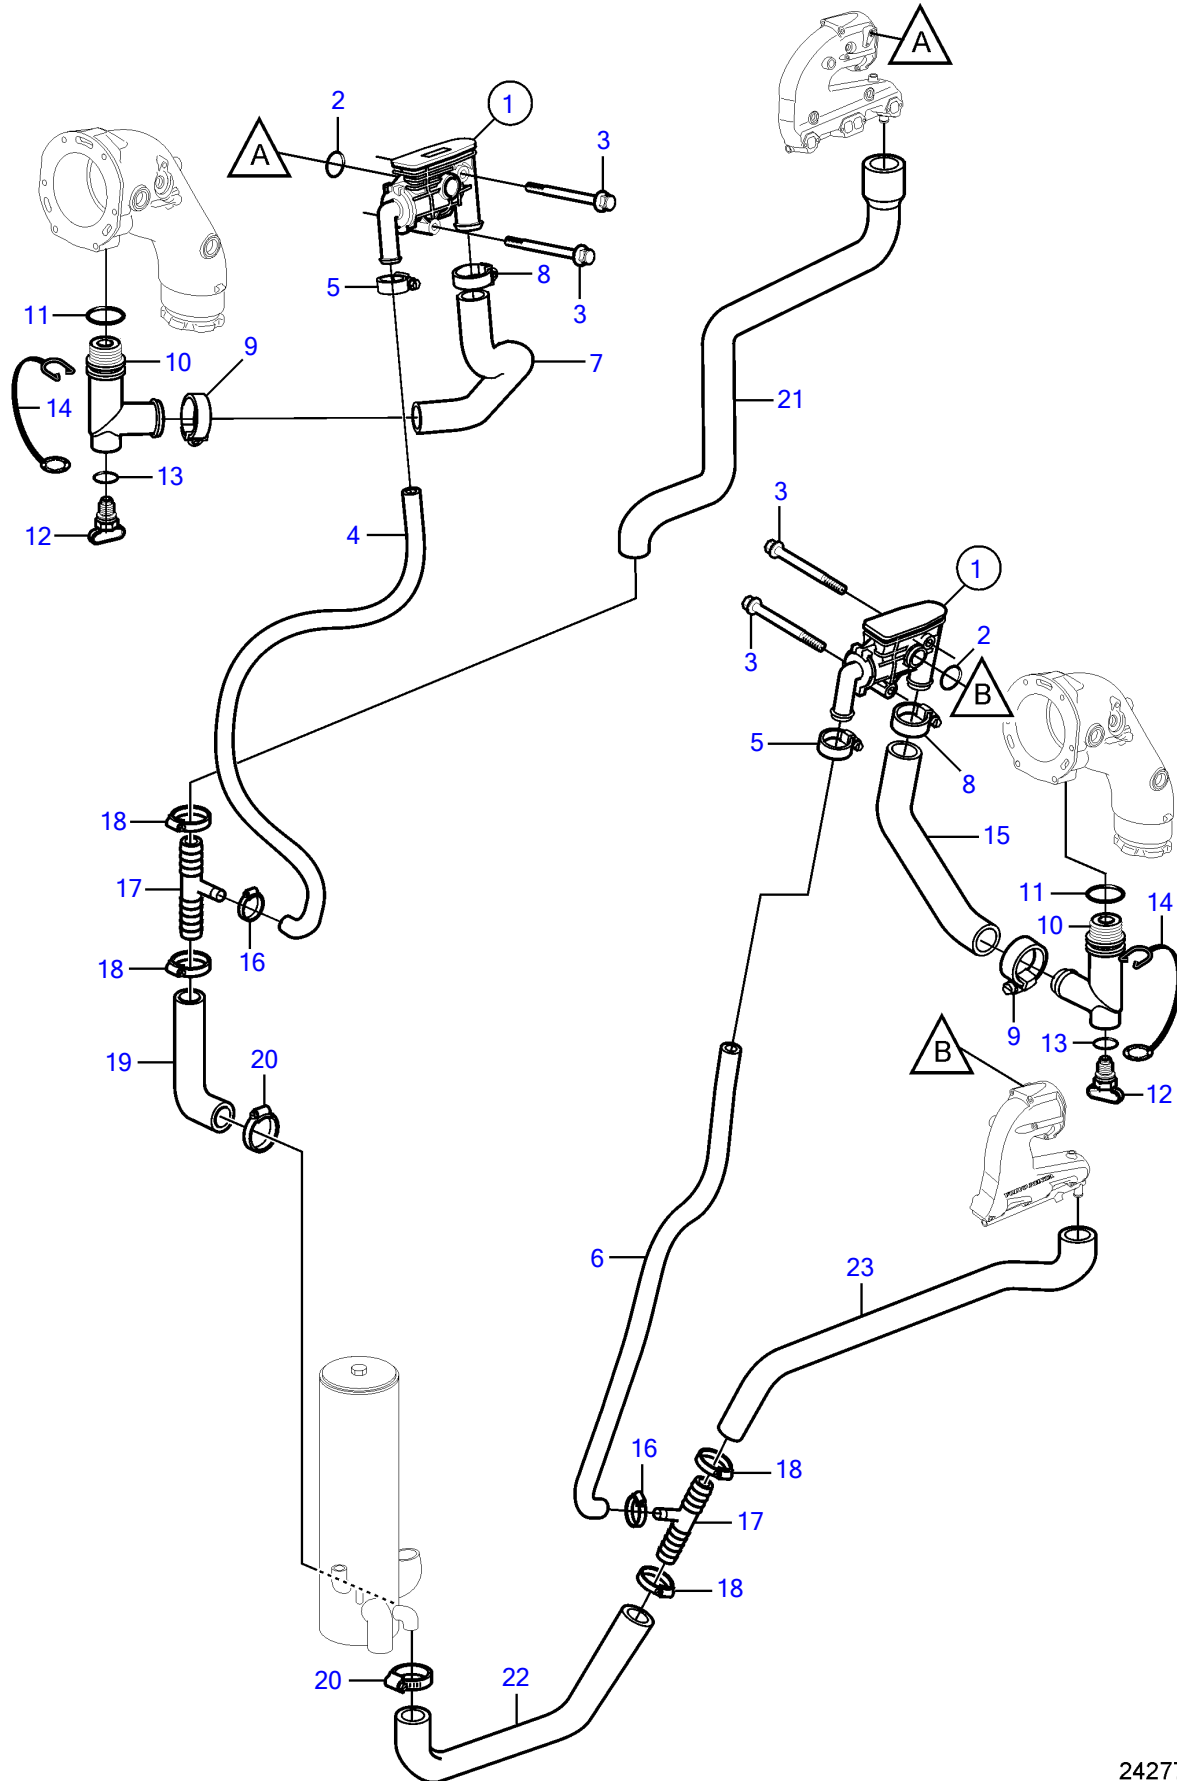

5.0GXICE-270-R, 5.0GiCE-225-S

5.0GXICE-270-R, 5.0GiCE-225-S

| REF | PART NO. | QTY | DESCRIPTION | NOTES |
|-----|----------|-----|--------------------|-------------------------------------------|
| 1 | 40005486 | 1 | Thermostat housing | Starboard |
| | 40005487 | 1 | Thermostat housing | Port |
| | | 1 | • Thermostat | not sold separately |
| | | 1 | • Fitting | not sold separately |
| | | 1 | • Spring | not sold separately |
| | | 1 | • Elbow | not sold separately |
| | | 1 | • O-ring | not sold separately |
| | | 1 | • Screw | not sold separately |
| 2 | 21411368 | 2 | O-ring | |
| 3 | 965177 | 4 | Flange screw | |
| 4 | 21130825 | 1 | Hose | |
| 5 | 3853794 | 2 | Hose clamp | |
| 6 | 21130827 | 2 | Hose | |
| 7 | 3594911 | 1 | Hose | |
| 8 | 3863439 | 2 | Hose clamp | |
| 9 | 3863439 | 2 | Hose clamp | |
| 10 | 21115770 | 2 | Adapter | |
| 11 | | 2 | • O-ring | not sold separately |
| 12 | 21114522 | 2 | Drain plug | |
| | 3849500 | 2 | • Plug | Replaced by 21114522, not sold separately |
| 13 | | 2 | • O-ring | not sold separately |
| 14 | 3849892 | 2 | • Retainer | |
| 15 | 21107967 | 1 | Hose | |
| 16 | 3853794 | 2 | Hose clamp | |
| 17 | 3595495 | 2 | Adapter | |
| 18 | 3863439 | 4 | Hose clamp | |
| 19 | 40005852 | 1 | Hose | |
| 20 | 3812303 | 2 | Hose clamp | |
| 21 | 40005850 | 1 | Hose | |
| 22 | 21130230 | 1 | Hose | |
| 23 | 21130233 | 1 | Hose | |