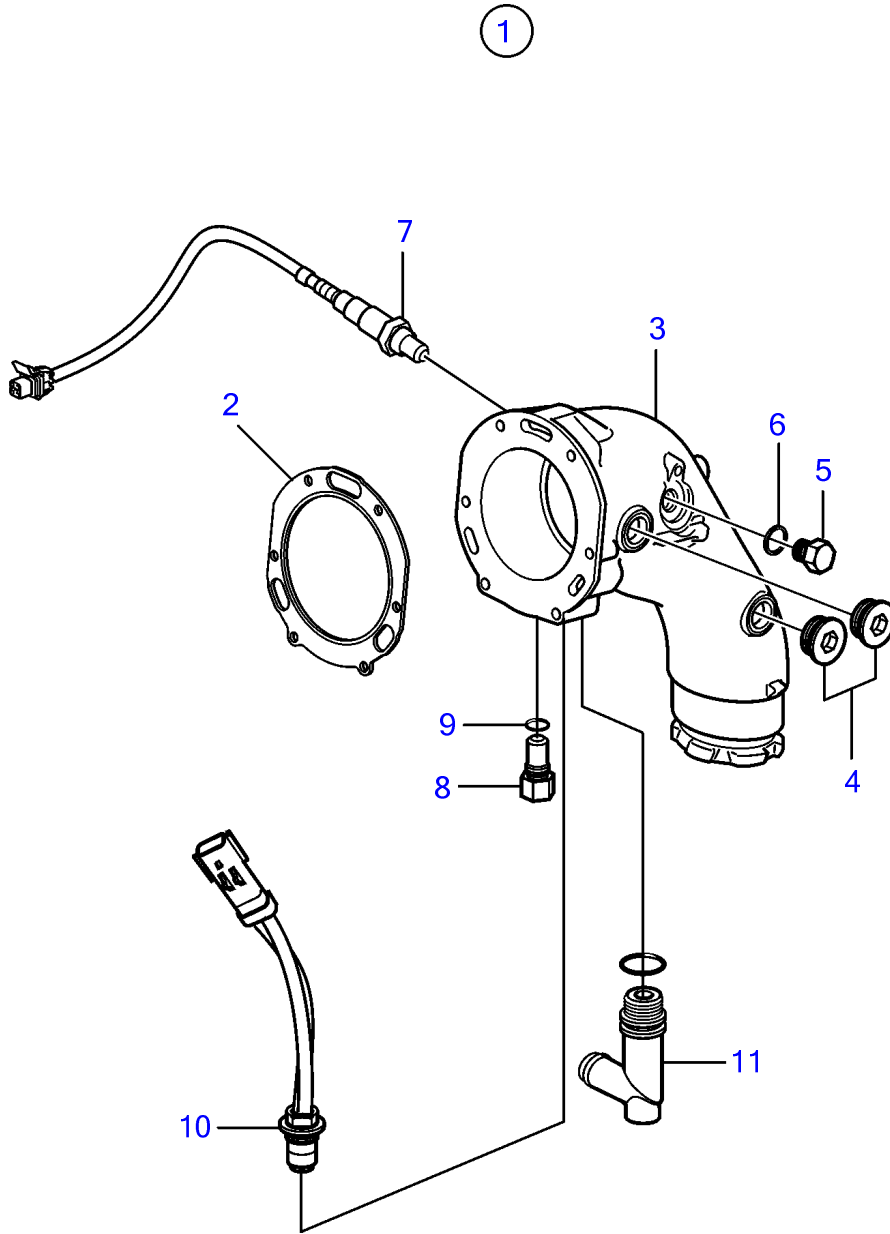

5.0GXICE-270-R

5.0GXICE-270-R

REF	PART NO.	QTY	DESCRIPTION	NOTES
1	21571773	1	Elbow	
2	40005439	1	Gasket	
3	21468082	1	Elbow pipe	
4	21399010	2	Plug	M27
		2	• O-ring	
5	960632	2	Plug	
6	977751	2	Gasket	
7	3883724	1	Sensor, oxygen	
		1	• Sealing washer	not sold separately
8	21194290	1	Anode	
9	980998	1	• O-ring	replaced by next part number
	21286721	1	• O-ring	
10	3889526	1	Sensor, temperature	
11	21115770	1	Adapter	
		1	O-ring	not sold separately