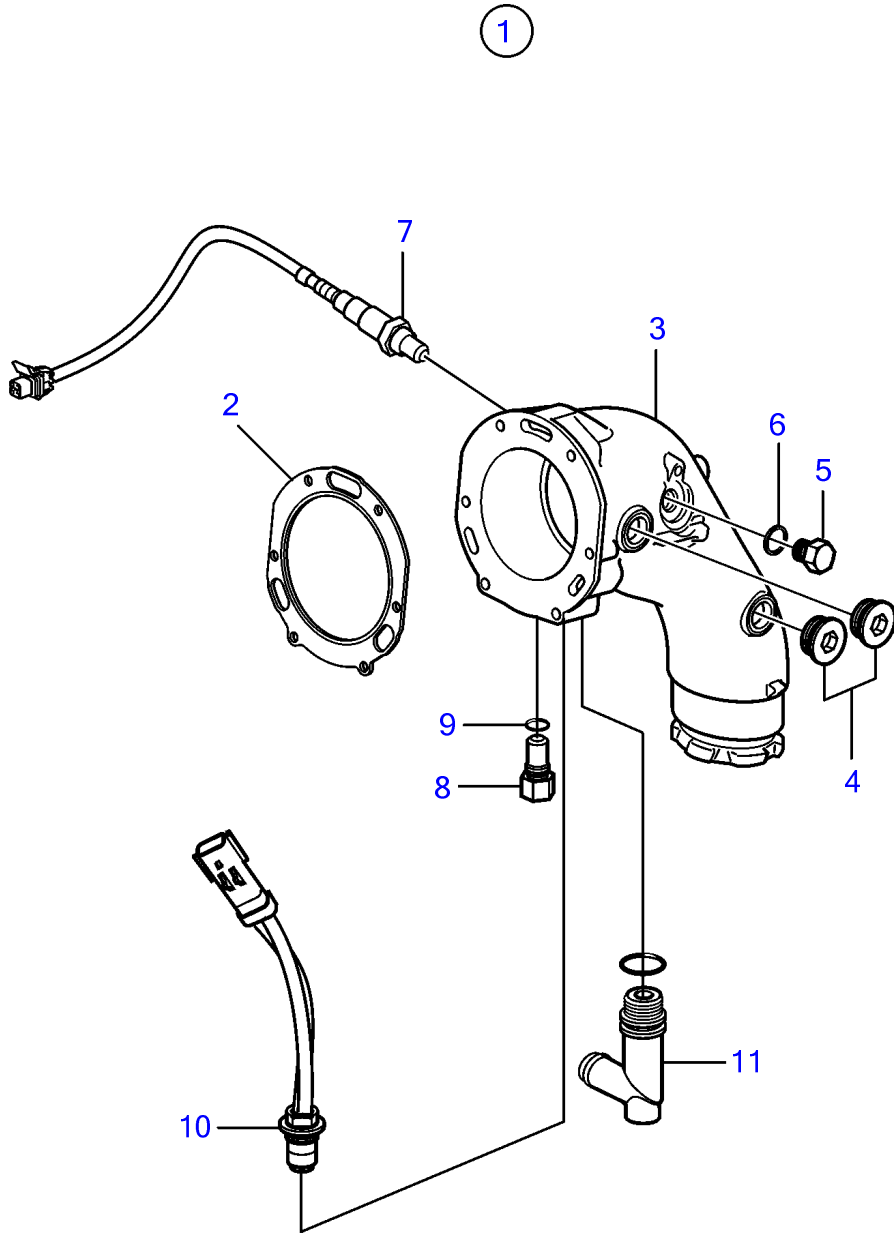

5.0GXICE-270-R

5.0GXICE-270-R

REF	PART NO.	QTY	DESCRIPTION	NOTES
1	21571773	1	Elbow	
2	40005439	1	Gasket	
3	21468082	1	Elbow pipe	
4	21399010	2	Plug	M27
		2	• O-ring	
5	960632	2	Plug	
6	977751	2	Gasket	
7	3883724	1	Sensor, oxygen	
		1	• Sealing washer	not sold separately
8	21194290	1	Anode	
9	980998	1	• O-ring	replaced by next part number
	21286721	1	• O-ring	
10	3889526	1	Sensor, temperature	
11	21115770	1	Adapter	
		1	O-ring	not sold separately