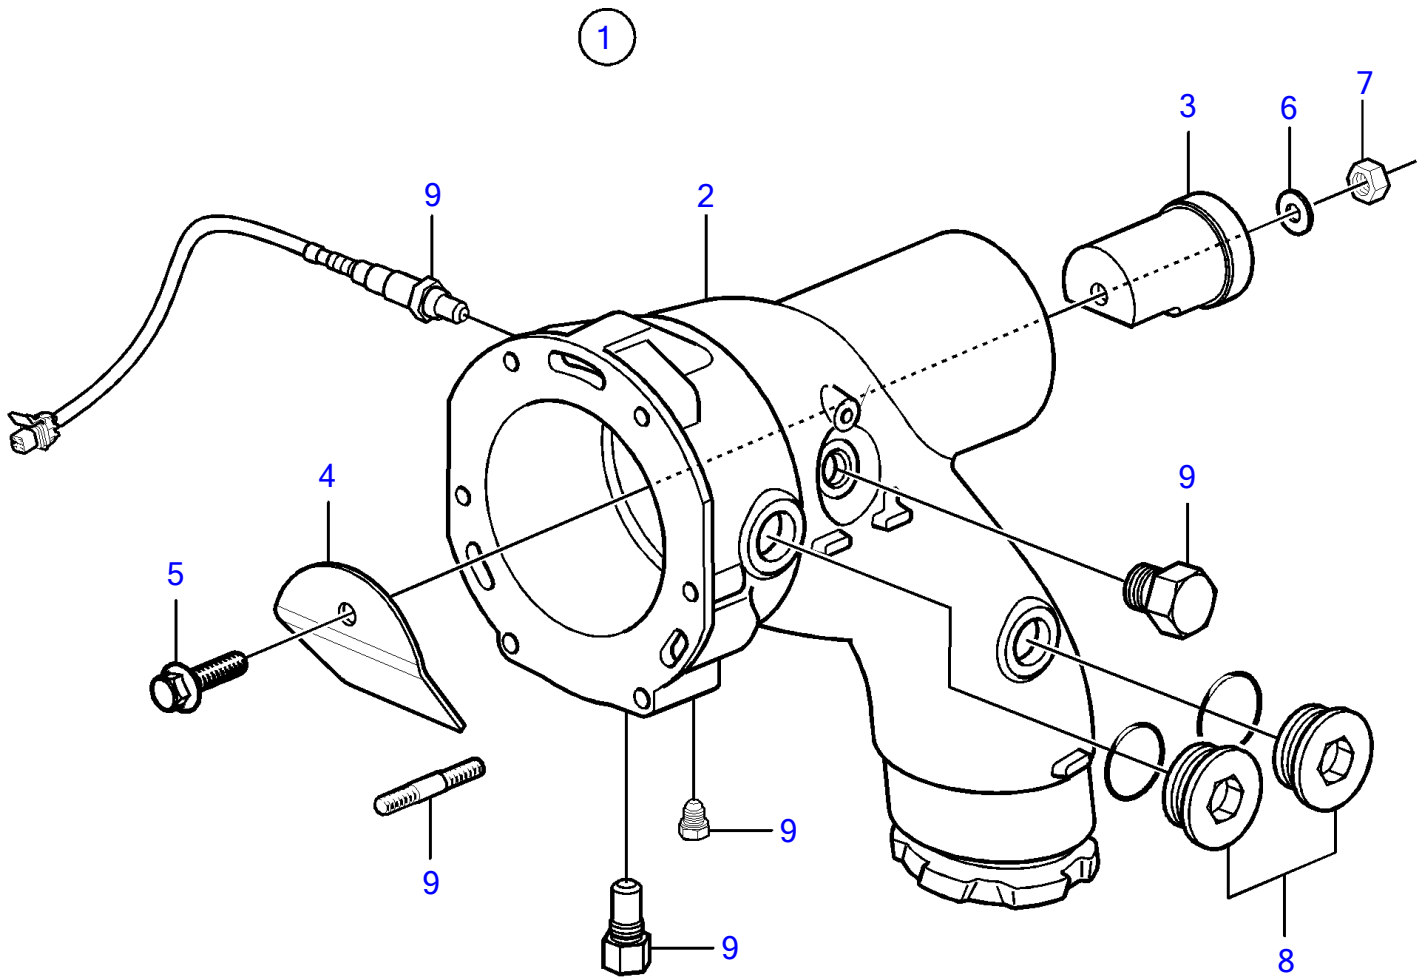

5.0GXICE-270-R, 5.0GiCE-225-S

25373

5.0GXICE-270-R, 5.0GiCE-225-S

REF	PART NO.	QTY	DESCRIPTION	SEE SEC.	NOTES
1	21458379	1	Elbow pipe		replaced by next part number
	21571774	1	Elbow	37681	replacing part does not have hole for sensor bracket, discard bracket
	21468086	1	Elbow pipe		
2		1	• Elbow pipe		
3		1	• Cup		
4		1	• Plate		
5	3595401	1	• Flange screw		
6	980933	1	• Washer		
7	982672	1	• Hexagon nut		
8	21399010	2	Plug		M27
		2	• O-ring		
9		X			See "Exhaust" page for parts mounted to elbow