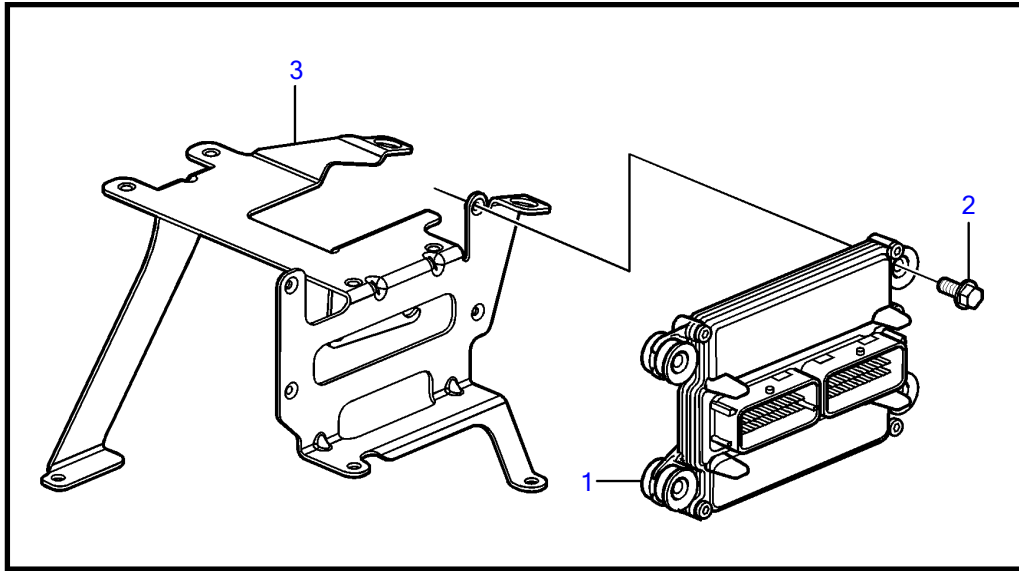

5.0GXICE-270-R

25404

5.0GXICE-270-R

REF	PART NO.	QTY	DESCRIPTION	NOTES
1	21461926	1	Module	
2	3843651	4	Flange screw	
3	21333459	1	Bracket	
4	3858973	1	Bolt	
5	3859020	1	Sensor, MAT/MAP	
6	3858988	1	• Sealing	
7	3858979	1	Sensor, crankshaft position	
8	3859009	1	• O-ring	
9	3858983	1	Bolt	
10		1	Throttle body	See "Throttle Body" page
		2	Sensor, throttle position	
		1	Switch, idle validation	
11	3863130	1	Sensor, camshaft position	
12	3850397	1	Switch	
13	3850357	2	Knock sensor	
14	3593571	1	Fitting	
15	3887328	1	Sensor, oil pressure	
16	3887970	1	Fitting	
17	3889526	4	Sensor, temperature	
18	3883724	4	Sensor, oxygen