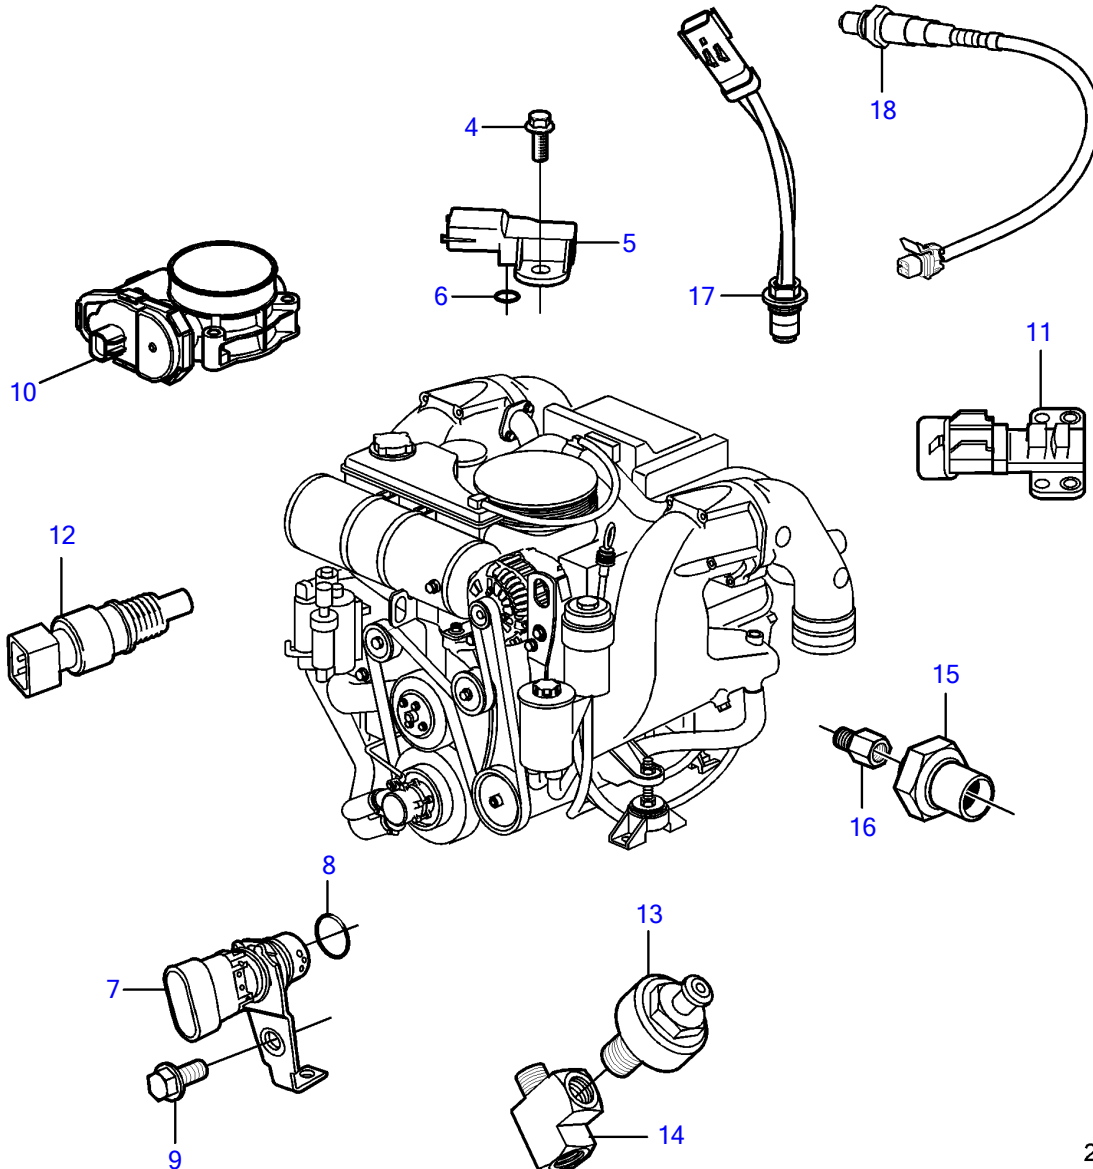

5.0GXICE-270-R

25404

## 5.0GXICE-270-R

REF	PART NO.	QTY	DESCRIPTION	NOTES
1	21461926	1	Module	
2	3843651	4	Flange screw	
3	21333459	1	Bracket	
4	3858973	1	Bolt	
5	3859020	1	Sensor, MAT/MAP	
6	3858988	1	• Sealing	
7	3858979	1	Sensor, crankshaft position	
8	3859009	1	• O-ring	
9	3858983	1	Bolt	
10		1	Throttle body	See "Throttle Body" page
		2	Sensor, throttle position	
		1	Switch, idle validation	
11	3863130	1	Sensor, camshaft position	
12	3850397	1	Switch	
13	3850357	2	Knock sensor	
14	3593571	1	Fitting	
15	3887328	1	Sensor, oil pressure	
16	3887970	1	Fitting	
17	3889526	4	Sensor, temperature	
18	3883724	4	Sensor, oxygen	