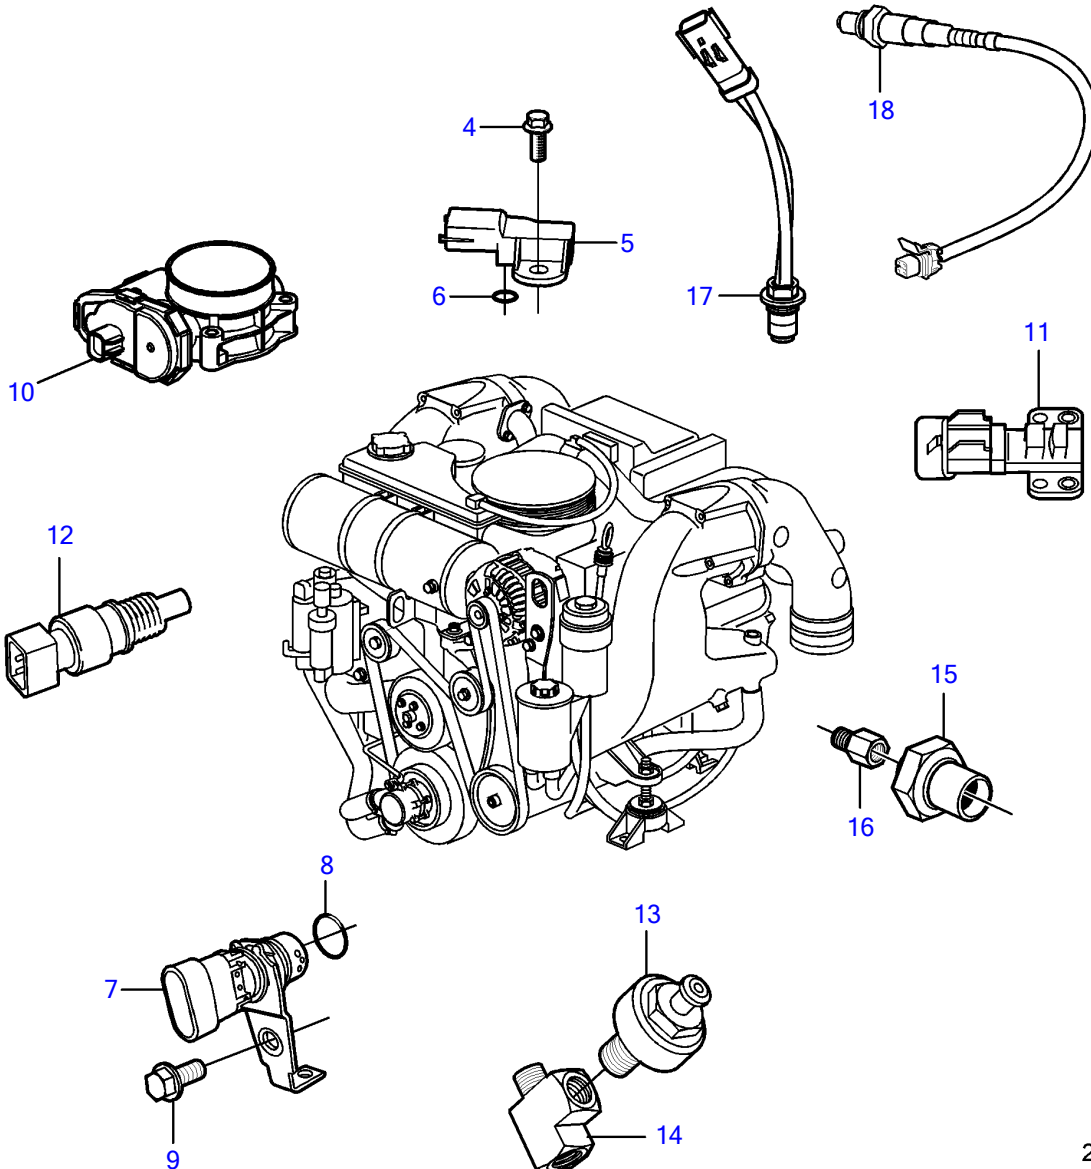

5.0GiCE-225-S

25404

5.0GiCE-225-S

REF	PART NO.	QTY	DESCRIPTION	NOTES
1	21802464	1	Module	
2	3843651	4	Flange screw	
3	21333459	1	Bracket	
4	3858973	1	Bolt	
5	3859020	1	Sensor, MAT/MAP	
6	3858988	1	• Sealing	
7	3858979	1	Sensor, crankshaft position	
8	3859009	1	• O-ring	
9	3858983	1	Bolt	
10		1	Throttle body	See "Throttle Body" page
		2	Sensor, throttle position	
		1	Switch, idle validation	
11	3863130	1	Sensor, camshaft position	
12	3850397	1	Switch	
13	3850357	2	Knock sensor	
14	3593571	1	Fitting	
15	3887328	1	Sensor, oil pressure	
16	3887970	1	Fitting	
17	3889526	4	Sensor, temperature	
18	3883724	4	Sensor, oxygen	