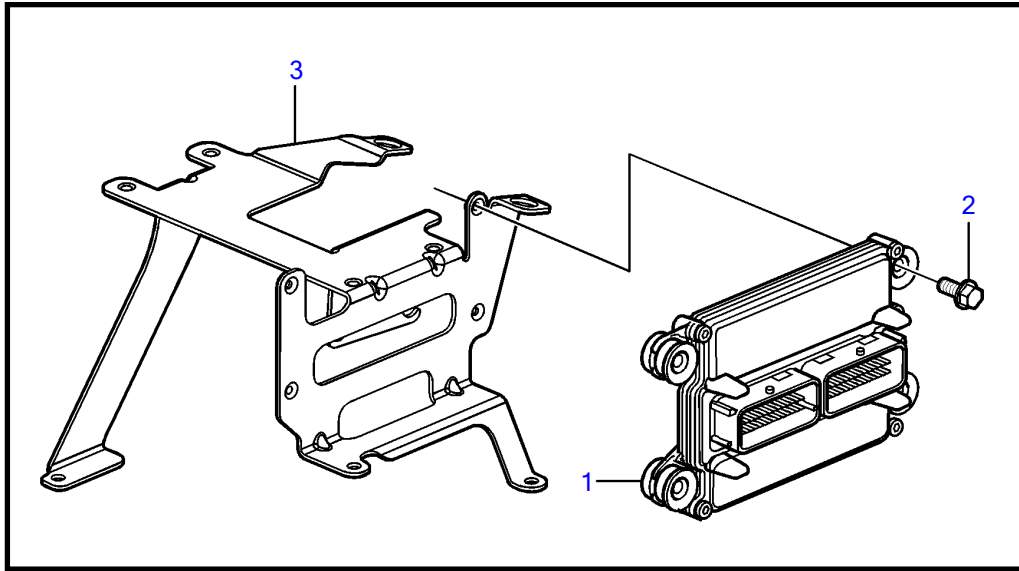

5.0GiCE-225-S

25404

5.0GiCE-225-S

REF	PART NO.	QTY	DESCRIPTION	NOTES
1	21802464	1	Module	
2	3843651	4	Flange screw	
3	21333459	1	Bracket	
4	3858973	1	Bolt	
5	3859020	1	Sensor, MAT/MAP	
6	3858988	1	• Sealing	
7	3858979	1	Sensor, crankshaft position	
8	3859009	1	• O-ring	
9	3858983	1	Bolt	
10		1	Throttle body	See "Throttle Body" page
		2	Sensor, throttle position	
		1	Switch, idle validation	
11	3863130	1	Sensor, camshaft position	
12	3850397	1	Switch	
13	3850357	2	Knock sensor	
14	3593571	1	Fitting	
15	3887328	1	Sensor, oil pressure	
16	3887970	1	Fitting	
17	3889526	4	Sensor, temperature	
18	3883724	4	Sensor, oxygen	