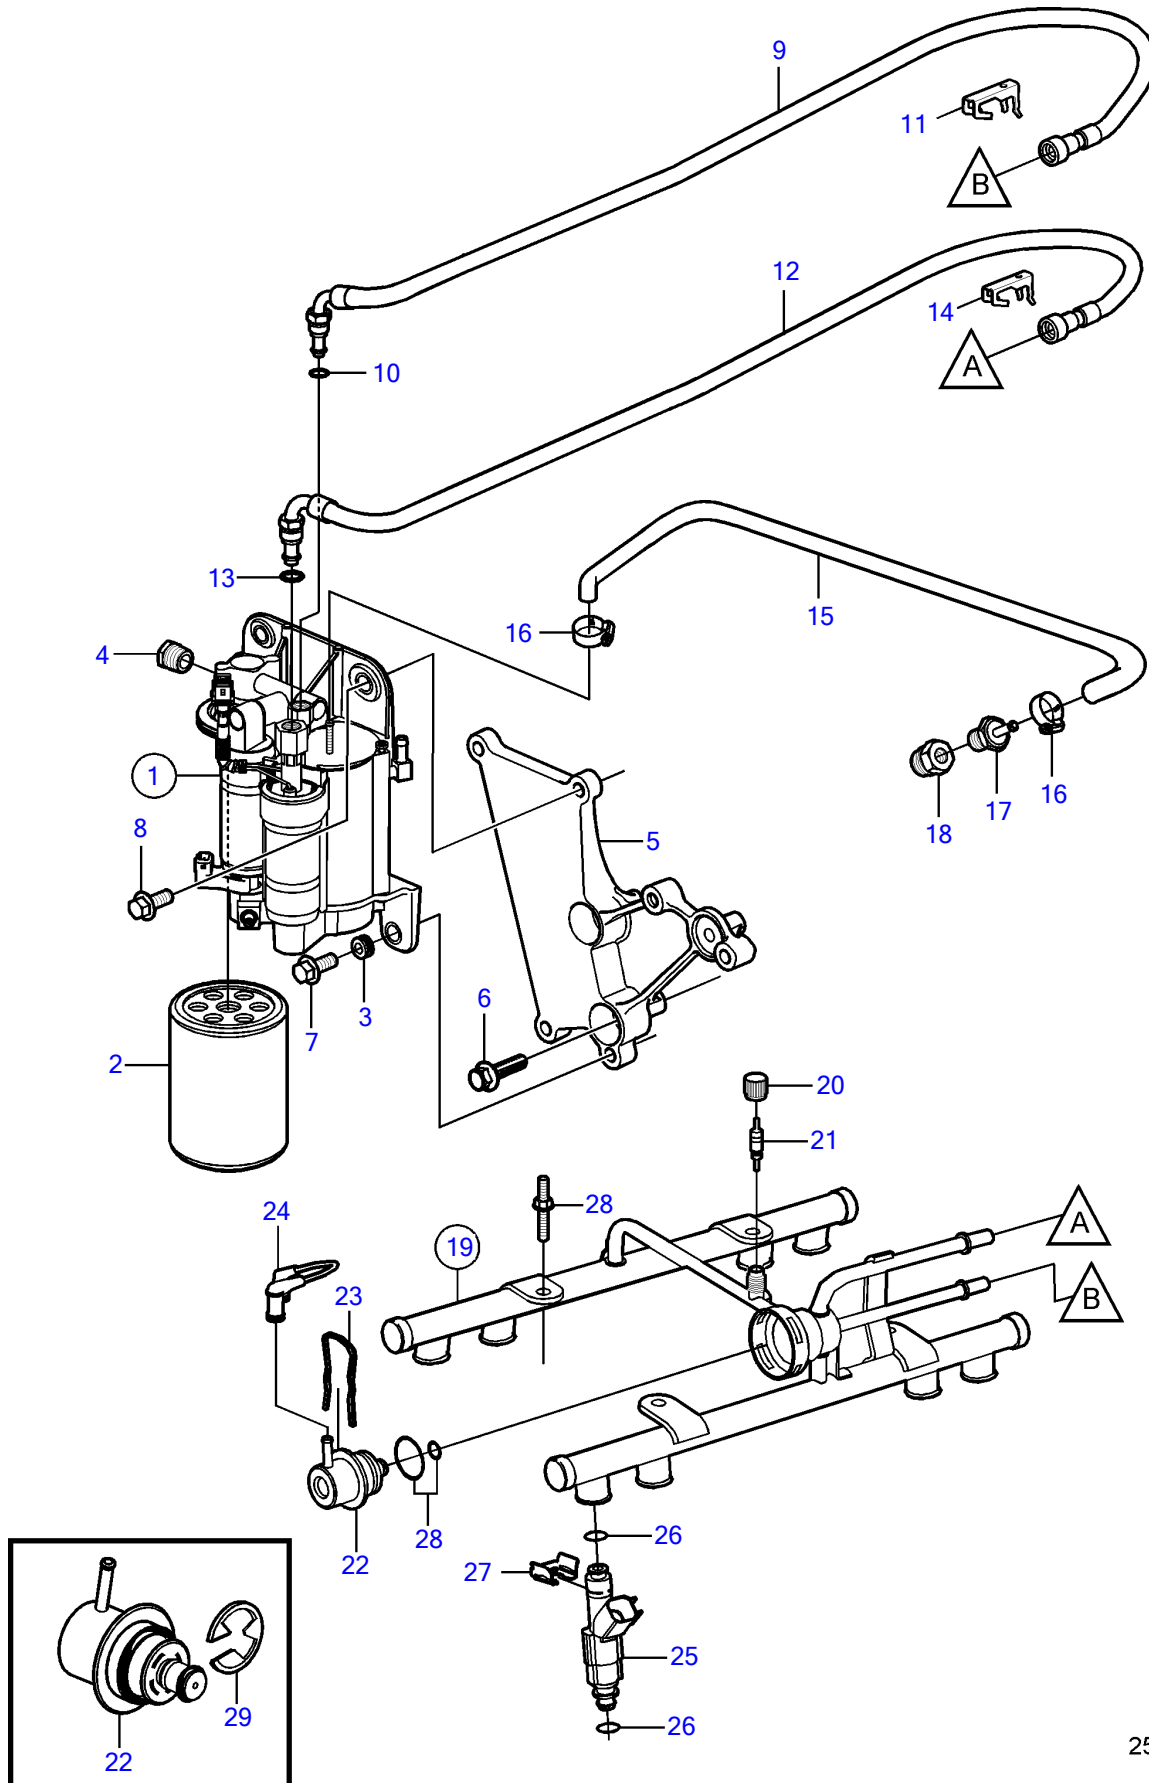

5.0GXICE-270-R, 5.0GiCE-225-S

25360

5.0GXICE-270-R, 5.0GICE-225-S

REF	PART NO.	QTY	DESCRIPTION	SEE SEC.	NOTES
1	21545138	1	Fuel pump		replaced by next part number
	21608511	1	Fuel pump		
	3588865	1	• Fuel pump kit		High pressure fuel pump
2	3847644	1	• Fuel filter		
			• Bulletin P-23-3-4	P-23-3-4-EN	High Capacity Fuel Filter, Gas
			• Bulletin p-18-8-1	p-18-8-1-EN	Volvo Penta Ethanol Fuel treatment
3	3861396	4	• Rubber bushing		
4	3857816	1	Bushing		
5	21358873	1	Bracket		
6	3850753	3	Flange screw		
7	982702	2	Flange screw		
8	946472	2	Flange screw		
9	3888727	1	Fuel hose		
10	3850424	1	• O-ring		
11	3887195	1	Locking clip		
12	3888725	1	Fuel hose		
13	3850423	1	• O-ring		
14	3887198	1	Locking clip		
15	3807072	1	Kit		
		1	• Hose		
16	3860413	2	Hose clamp		
17	3860290	1	Nipple		
18	3861926	1	Tube fitting		
19	3858966	1	Fuel pipe		
20	3858972	1	Cardboard tube		
21	3858971	1	Valve		
22	3858967	1	Governor		
			• Bulletin P-23-7-3	P-23-7-3-EN	Fuel Pressure Regulator, 4.3L, 5.0L, 5.7L
23	3858968	1	Clip		
24	3858974	1	Hose		
25	21141691	8	Injector		
26	3858981	1	O-ring		Includes 16 o-rings for injectors and 2 o-rings for pressure regulator.
27	3858970	8	Retainer		
28	3858973	4	Bolt		
29	21491831	1	Clip		