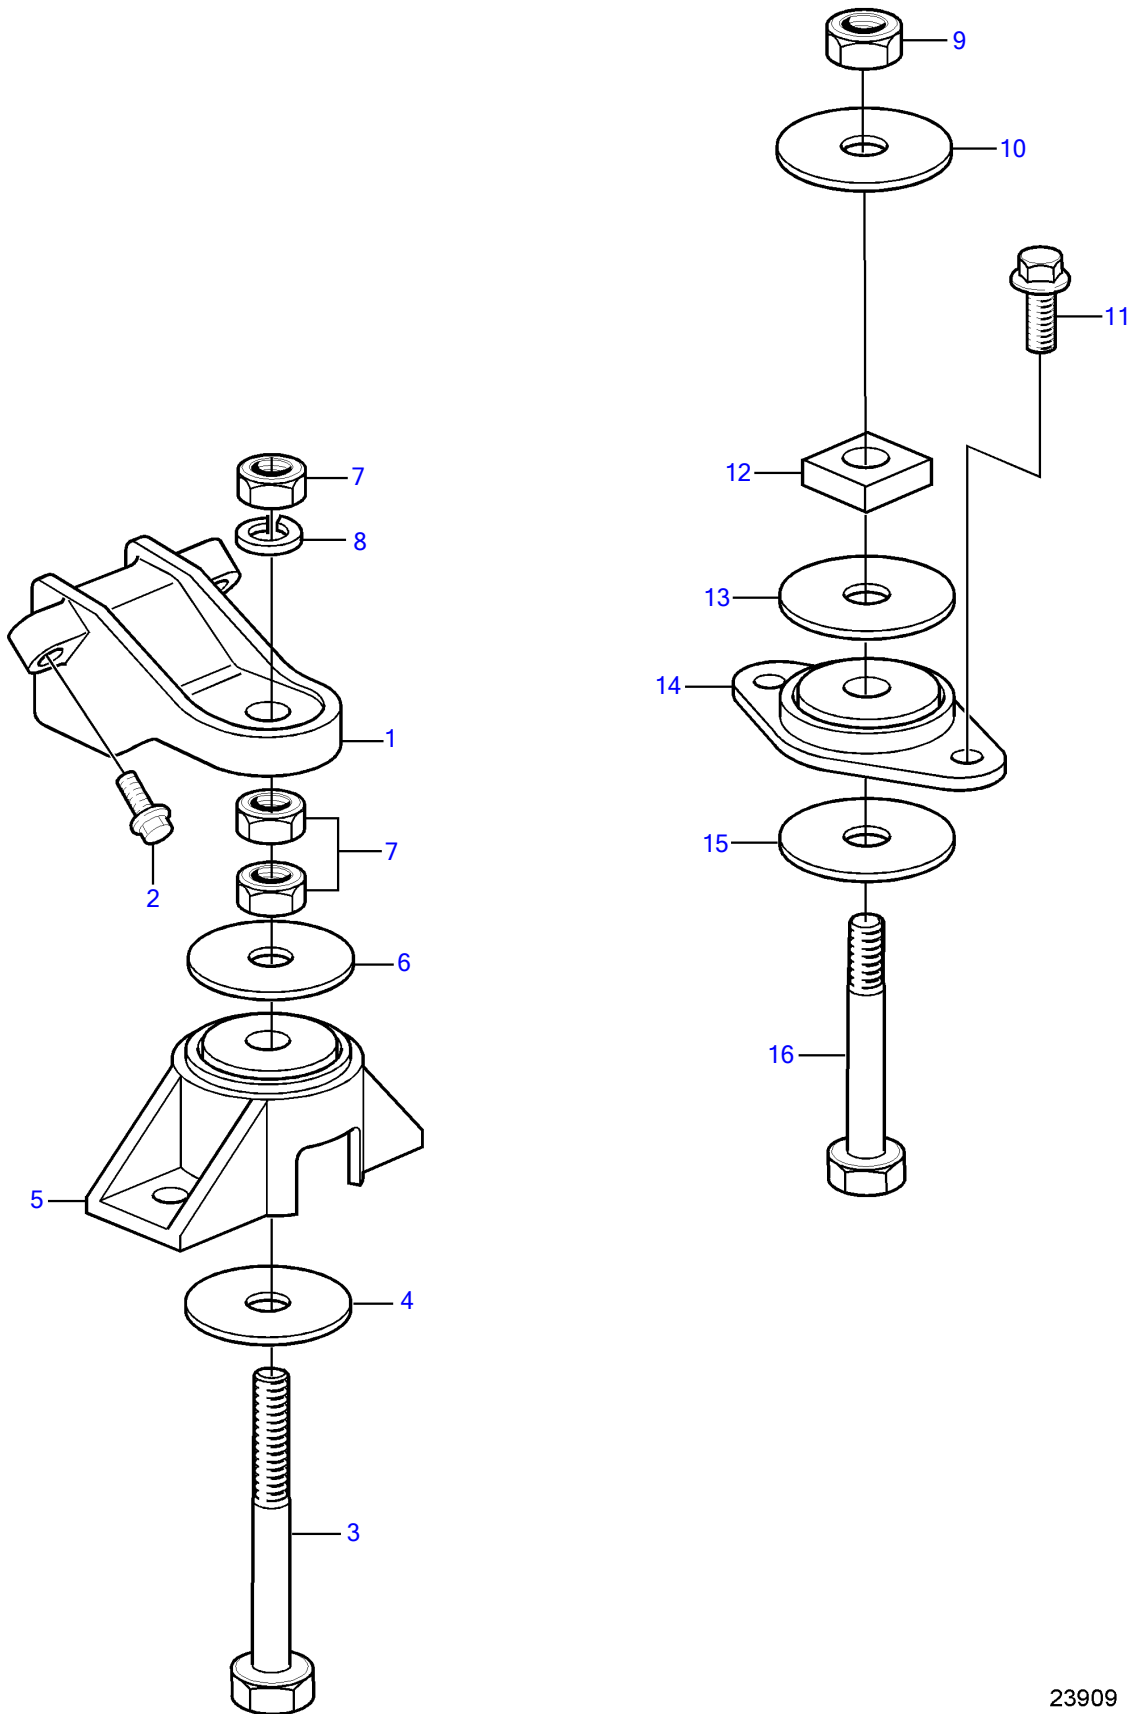

5.0GXICE-270-R, 5.0GiCE-225-S

23909

5.0GXICE-270-R, 5.0GiCE-225-S

REF	PART NO.	QTY	DESCRIPTION	NOTES
1	3818718	2	Bracket	
2	3860582	5	Flange screw	L=1.25" (32mm)
	3853393	1	Flange screw	L=38mm
3	3852566	2	Bolt	replaced by next part number
	21740808	2	Hexagon screw	
4	3852428	2	Washer	
5	3853805	2	Rubber cushion	
6	3852433	2	Washer	
7	3852021	6	Nut	
8	3852090	2	Spring washer	
9	3862657	2	Nut	
10	3852540	2	Washer	
11	3595401	4	Flange screw	
12	3852539	2	Square nut	
13	3852622	2	Washer	
14	3853806	2	Rubber cushion	
15	3852542	2	Washer	
16	3587962	2	Hexagon screw	