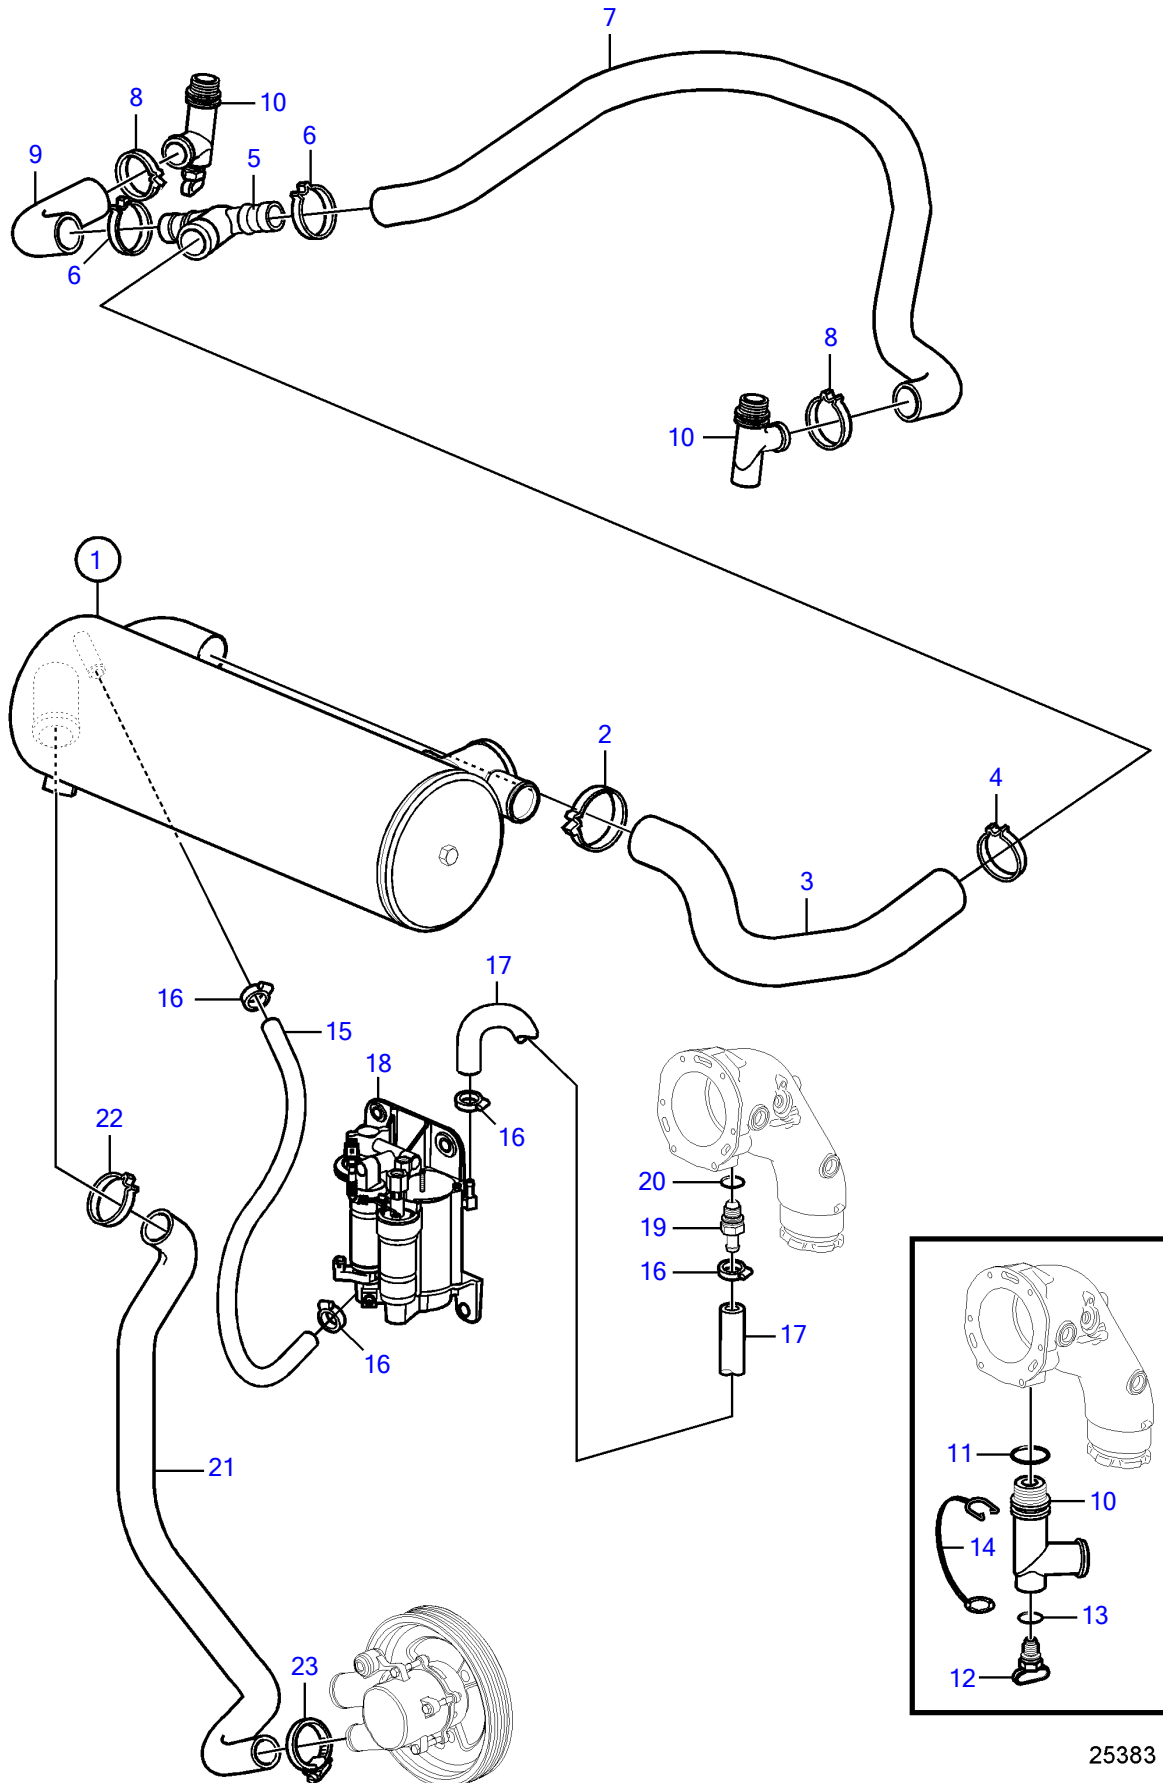

5.0GXICE-270-R, 5.0GiCE-225-S

25383

5.0GXICE-270-R, 5.0GiCE-225-S

REF	PART NO.	QTY	DESCRIPTION	NOTES
1	21444263	1	Heat exchanger	
2	982717	1	Clamp	
3	21338610	1	Hose	
4	982645	1	Clamp	
5	21338635	1	Connector	
6	(982715)	2	Clamp	Obsolete part
7	21338614	1	Hose	Port
8	(982715)	2	Clamp	Obsolete part
9	21338612	1	Hose	Starboard
10	21115770	2	Adapter	
11		2	• O-ring	not sold separately
12	21114522	2	Drain plug	
	3849500	2	• Plug	Replaced by 21114522, not sold separately
13	976970	2	• O-ring	
14	3849892	2	• Retainer	
15	3862550	1	Hose	
16	3860413	4	Hose clamp	
17	21114718	1	Hose	
18		1	Fuel pump	See "Fuel system" page
19	21115767	1	Adapter	
20	976970	1	• O-ring	
21	21338608	1	Hose	
22	982717	1	Clamp	
23	3852602	1	Hose clamp	