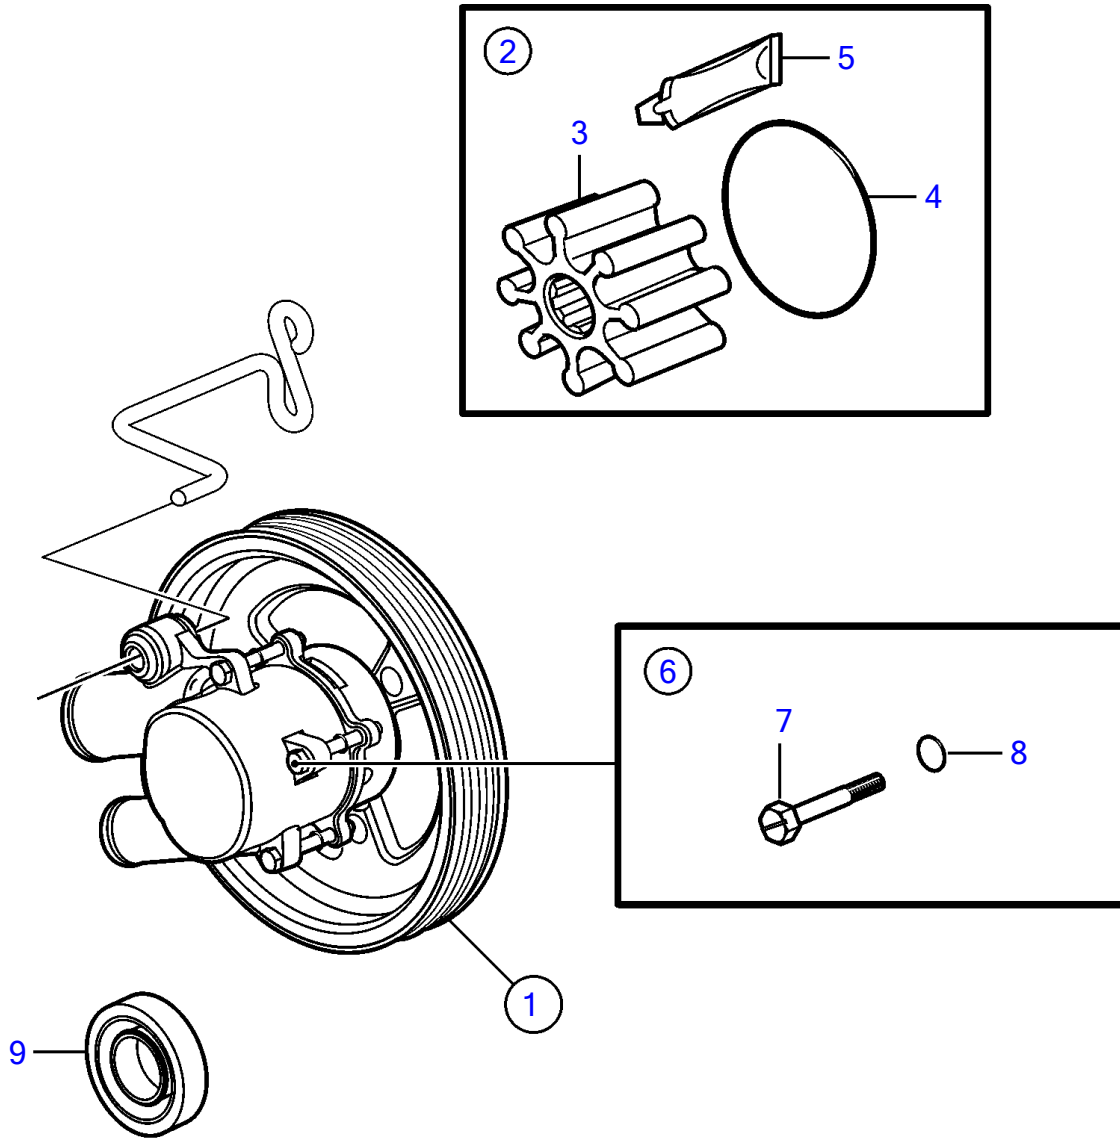

5.0GXICE-270-R, 5.0GiCE-225-S

5.0GXICE-270-R, 5.0GiCE-225-S

REF	PART NO.	QTY	DESCRIPTION	NOTES
1	21212799	1	Pump	
2	21213664	1	Impeller kit	replaces 3842786 for gas engines
3	21212794	1	• Impeller	
4	3858938	1	• O-ring	
5		1	• Lubricant, glycerin	not sold separately
6	21951332	1	Screw kit	
7		4	• Screw	not sold separately
8		4	• O-ring	not sold separately
9	827247	1	Sealing ring	