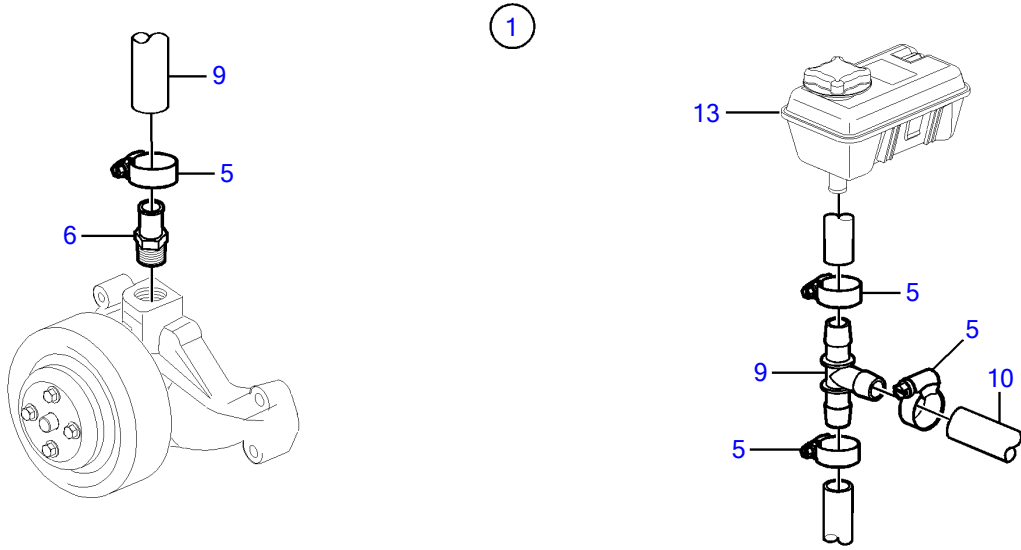

5.0GXICE-270-R, 5.0GiCE-225-S

5.0GXICE-270-R, 5.0GiCE-225-S

REF	PART NO.	QTY	DESCRIPTION	NOTES
1	21527832	1	Kit	Kit has other parts that are not used on this engine
2	40005443	1	• Nipple	7/16" - 14 unc
3	976970	1	• • O-ring	
4	856483	1	• Hose connection	1/4"-18 NPTF
5	3852602	4	• Hose clamp	
6	3818035	1	• Fitting	
7	3863068	1	• T-pipe	
8	3854978	2	• Hose clamp	
9	3860613	1	• T-nipple	
10		X	Hose, heater	Hose not supplied with kit.
11		X	Hose	Cut, Circulation pump to heat exchanger
12		X	Heat exchanger	
13		X	Expansion tank	

47701923-26-36237

25377

Upd:2014-06-20

5.0GXICE-270-R, 5.0GiCE-225-S

VOLVO
PENTA