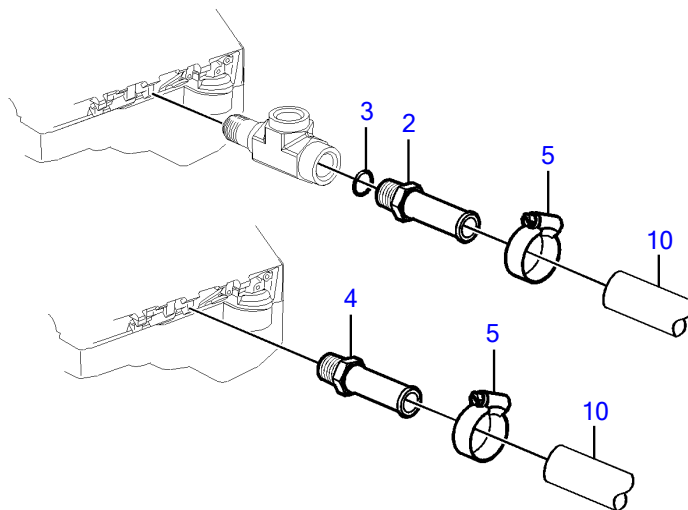

5.0GXICE-270-R, 5.0GiCE-225-S

5.0GXICE-270-R, 5.0GiCE-225-S

REF	PART NO.	QTY	DESCRIPTION	NOTES
1	21527832	1	Kit	Kit has other parts that are not used on this engine
2	40005443	1	• Nipple	7/16" - 14 unc
3	976970	1	• • O-ring	
4	856483	1	• Hose connection	1/4"-18 NPTF
5	3852602	4	• Hose clamp	
6	3818035	1	• Fitting	
7	3863068	1	• T-pipe	
8	3854978	2	• Hose clamp	
9	3860613	1	• T-nipple	
10		X	Hose, heater	Hose not supplied with kit.
11		X	Hose	Cut, Circulation pump to heat exchanger
12		X	Heat exchanger	
13		X	Expansion tank	

47701923-26-36237

25377

Upd:2014-06-20

5.0GXICE-270-R, 5.0GiCE-225-S

VOLVO
PENTA