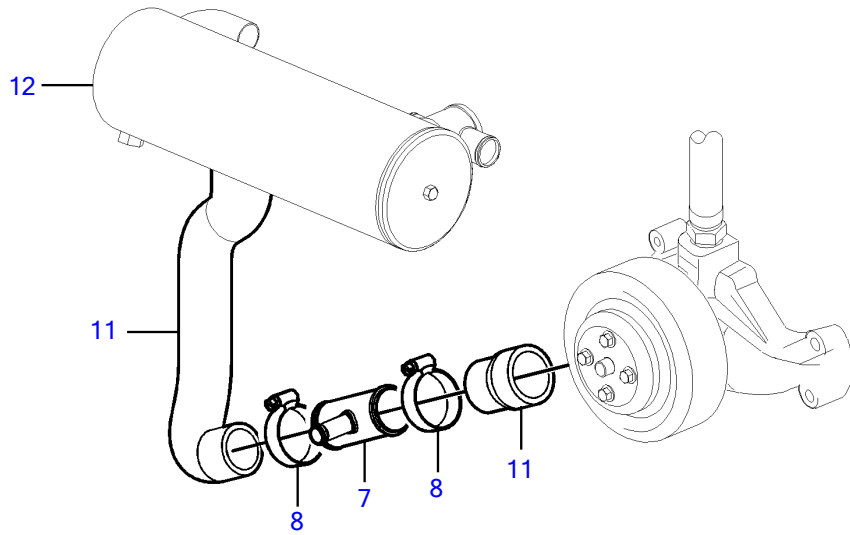

5.0GXICE-270-R, 5.0GiCE-225-S

5.0GXICE-270-R, 5.0GiCE-225-S

REF	PART NO.	QTY	DESCRIPTION	NOTES
1	21527832	1	Kit	Kit has other parts that are not used on this engine
2	40005443	1	• Nipple	7/16" - 14 unc
3	976970	1	• • O-ring	
4	856483	1	• Hose connection	1/4"-18 NPTF
5	3852602	4	• Hose clamp	
6	3818035	1	• Fitting	
7	3863068	1	• T-pipe	
8	3854978	2	• Hose clamp	
9	3860613	1	• T-nipple	
10		X	Hose, heater	Hose not supplied with kit.
11		X	Hose	Cut, Circulation pump to heat exchanger
12		X	Heat exchanger	
13		X	Expansion tank	

47701923-26-36237

25377

Upd:2014-06-20

5.0GXICE-270-R, 5.0GiCE-225-S

VOLVO
PENTA