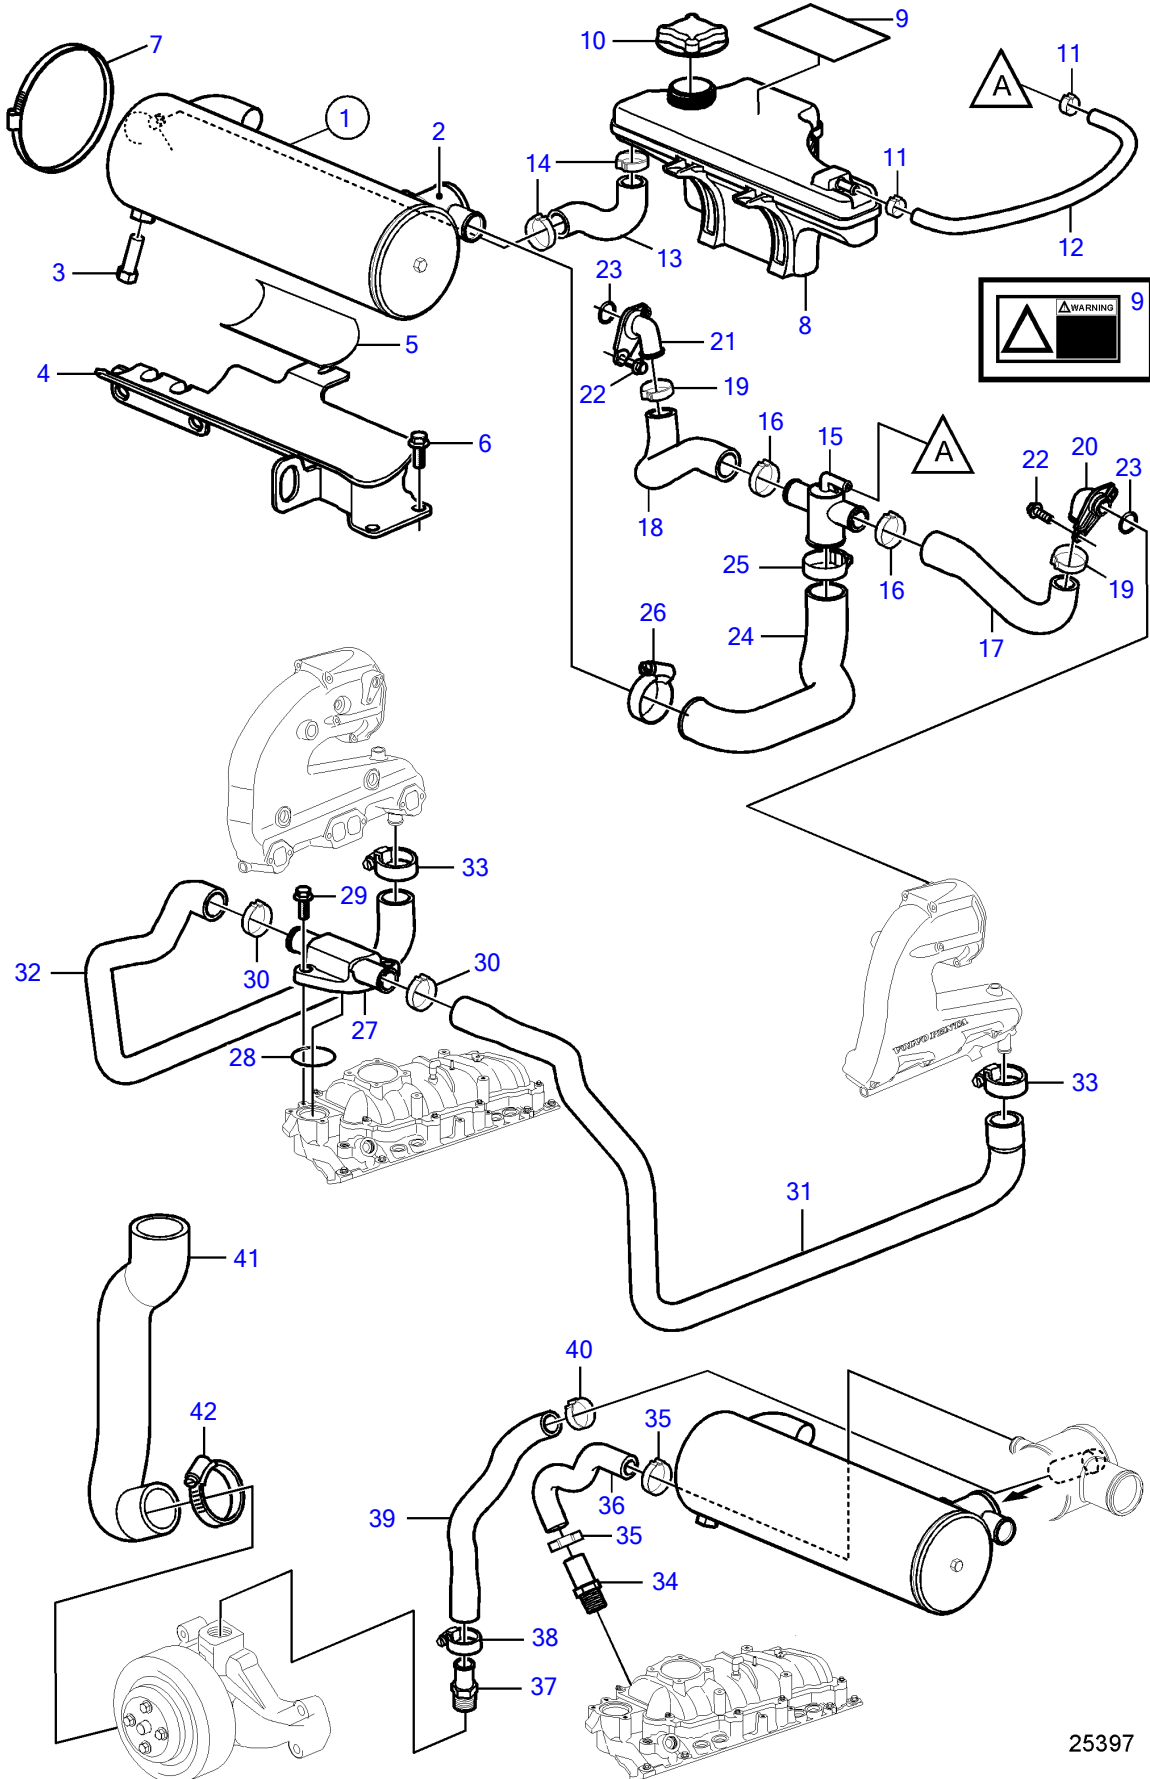

5.0GXICE-270-R, 5.0GiCE-225-S

5.0GXICE-270-R, 5.0GiCE-225-S

REF	PART NO.	QTY	DESCRIPTION	SEE SEC.	NOTES
1	21444263	1	Heat exchanger		
		2	• End cover		not sold separately
		2	• Gasket		not sold separately
		2	• Bolt		not sold separately
2		1	• Thermostat		not sold separately
3	3858995	1	• Anode		
4	21444243	1	Bracket		
5	3861453	1	Gasket		
6	(3853557)	2	Flange screw		Obsolete part, 3/8" - 16 unc, L=0.75" (19mm)
7	21501238	2	Hose clamp		
8	21429093	1	Tank		
			• Bulletin p-26-1-7	p-26-1-7-EN	Coolant Capacity, FWC Gas Engines
9	3858552	1	Decal		
10	1674083	1	Pressure cap		
11	982643	2	Clamp		
12	3860590	1	Hose		
13	21451470	1	Hose		
14	982716	2	Clamp		
15	21338633	1	Connector		
16	(982647)	2	Clamp		Obsolete part
17	21338625	1	Hose		standard exhaust height
	21440756	1	Hose		Exhaust with high rise manifold
18	21338627	1	Hose		standard exhaust height
	21440758	1	Hose		Exhaust with high rise manifold
19	(982715)	2	Clamp		Obsolete part
20	21444305	1	Adapter		
21	21444304	1	Adapter		
22	946544	4	Flange screw		
23	21411368	2	O-ring		
24	21338629	1	Hose		
25	3863440	1	Hose clamp		
26	3863444	1	Hose clamp		
27	21338631	1	Manifold		
		2	• Bushing		not sold separately
28	21513426	1	O-ring		
29	946544	2	Flange screw		
30	(982647)	2	Clamp		Obsolete part
31	21338604	1	Hose		
32	21338606	1	Hose		
33	3863444	2	Hose clamp		
34	21581659	1	Adapter		
35	982716	2	Clamp		
36	21444232	1	Hose		
37	983744	1	Hose nipple		
38	3863439	1	Hose clamp		
39	21444236	1	Hose		
40	982716	1	Clamp		
41	21338602	1	Hose		
42	3863438	2	Hose clamp		