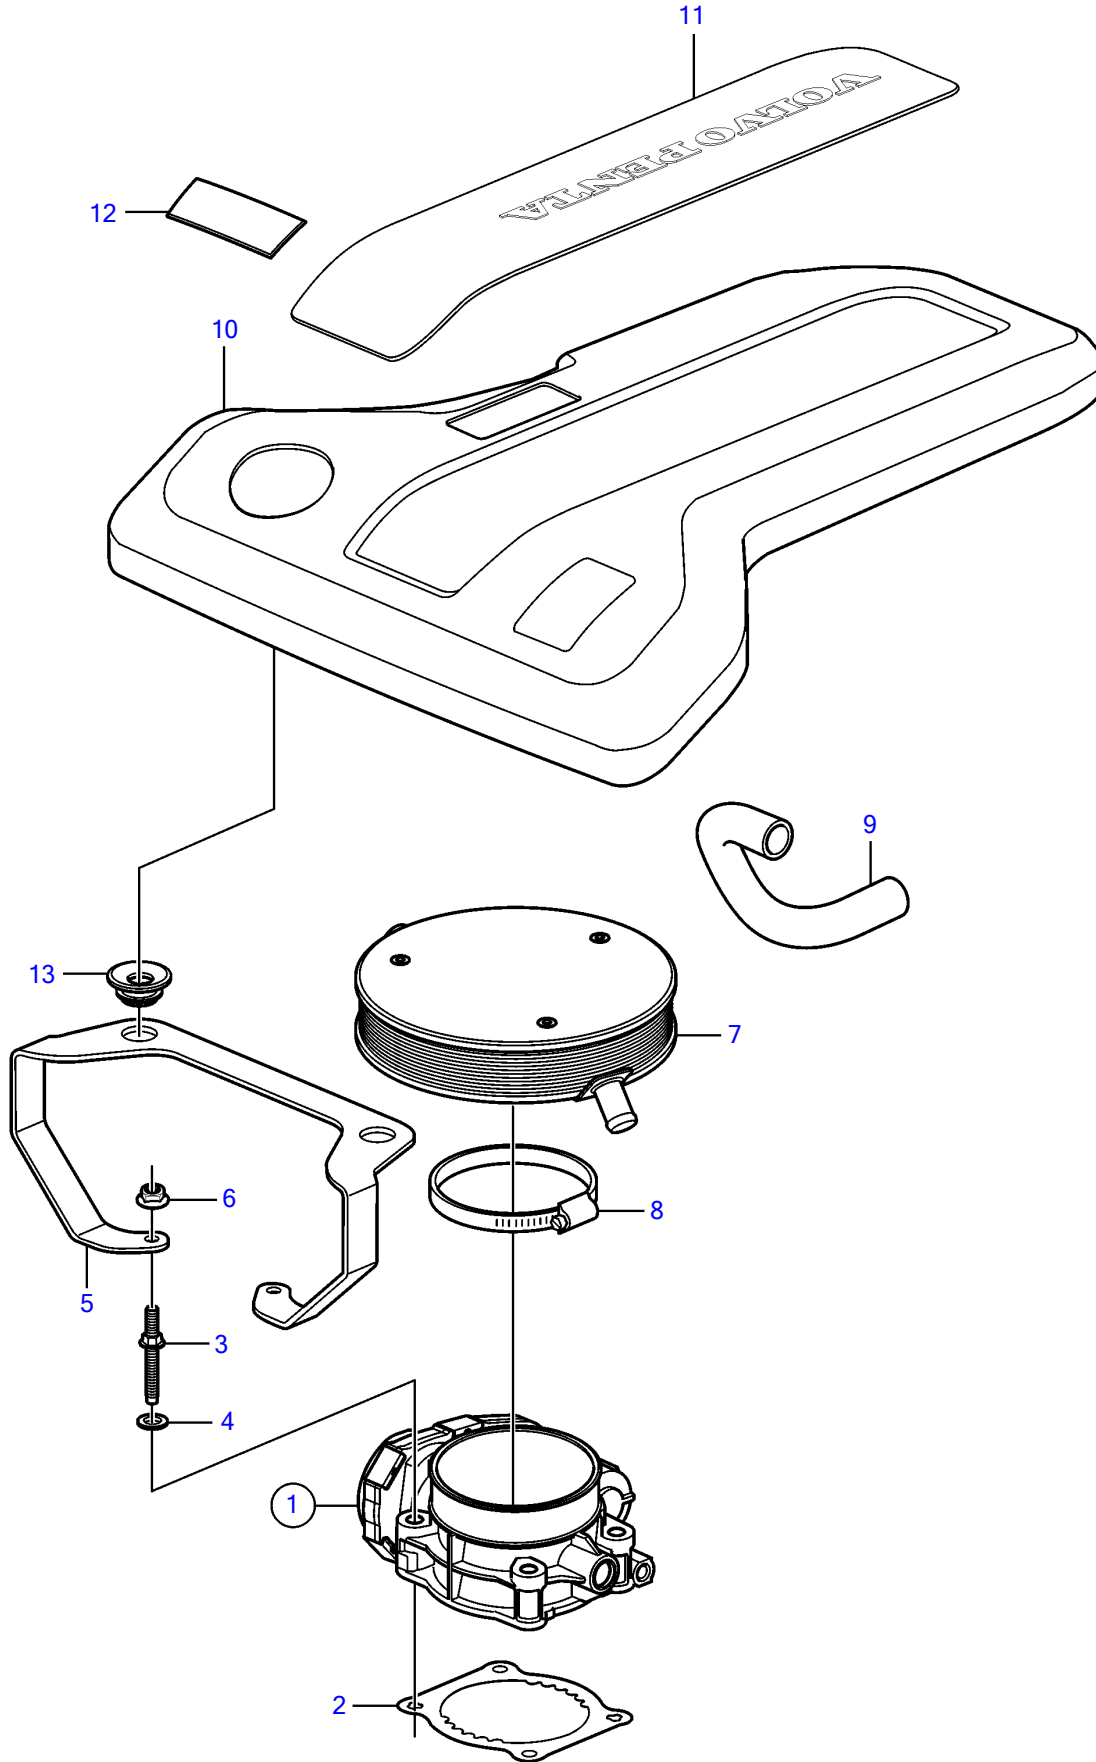

5.0GiC-225-S

5.0GiC-225-S

REF	PART NO.	QTY	DESCRIPTION	NOTES
1	21141689	1	Body	
		1	• Switch, idle validation	not sold separately
		2	• Sensor kit, throttle position	not sold separately
2	3849022	1	Gasket	
3	3858964	4	Stud	
4		4	• Washer	not sold separately
5	21651300	1	Bracket	
6	981124	2	Flange nut	
7	3887565	1	Flame shield	
8	21221046	1	Hose clamp	
9	3853546	1	Hose	To valve cover
10	21697113	1	Cover	
11	21670679	1	• Decal	Volvo Penta V8
12	21658913	1	Decal	225
13	21429100	4	Grommet	