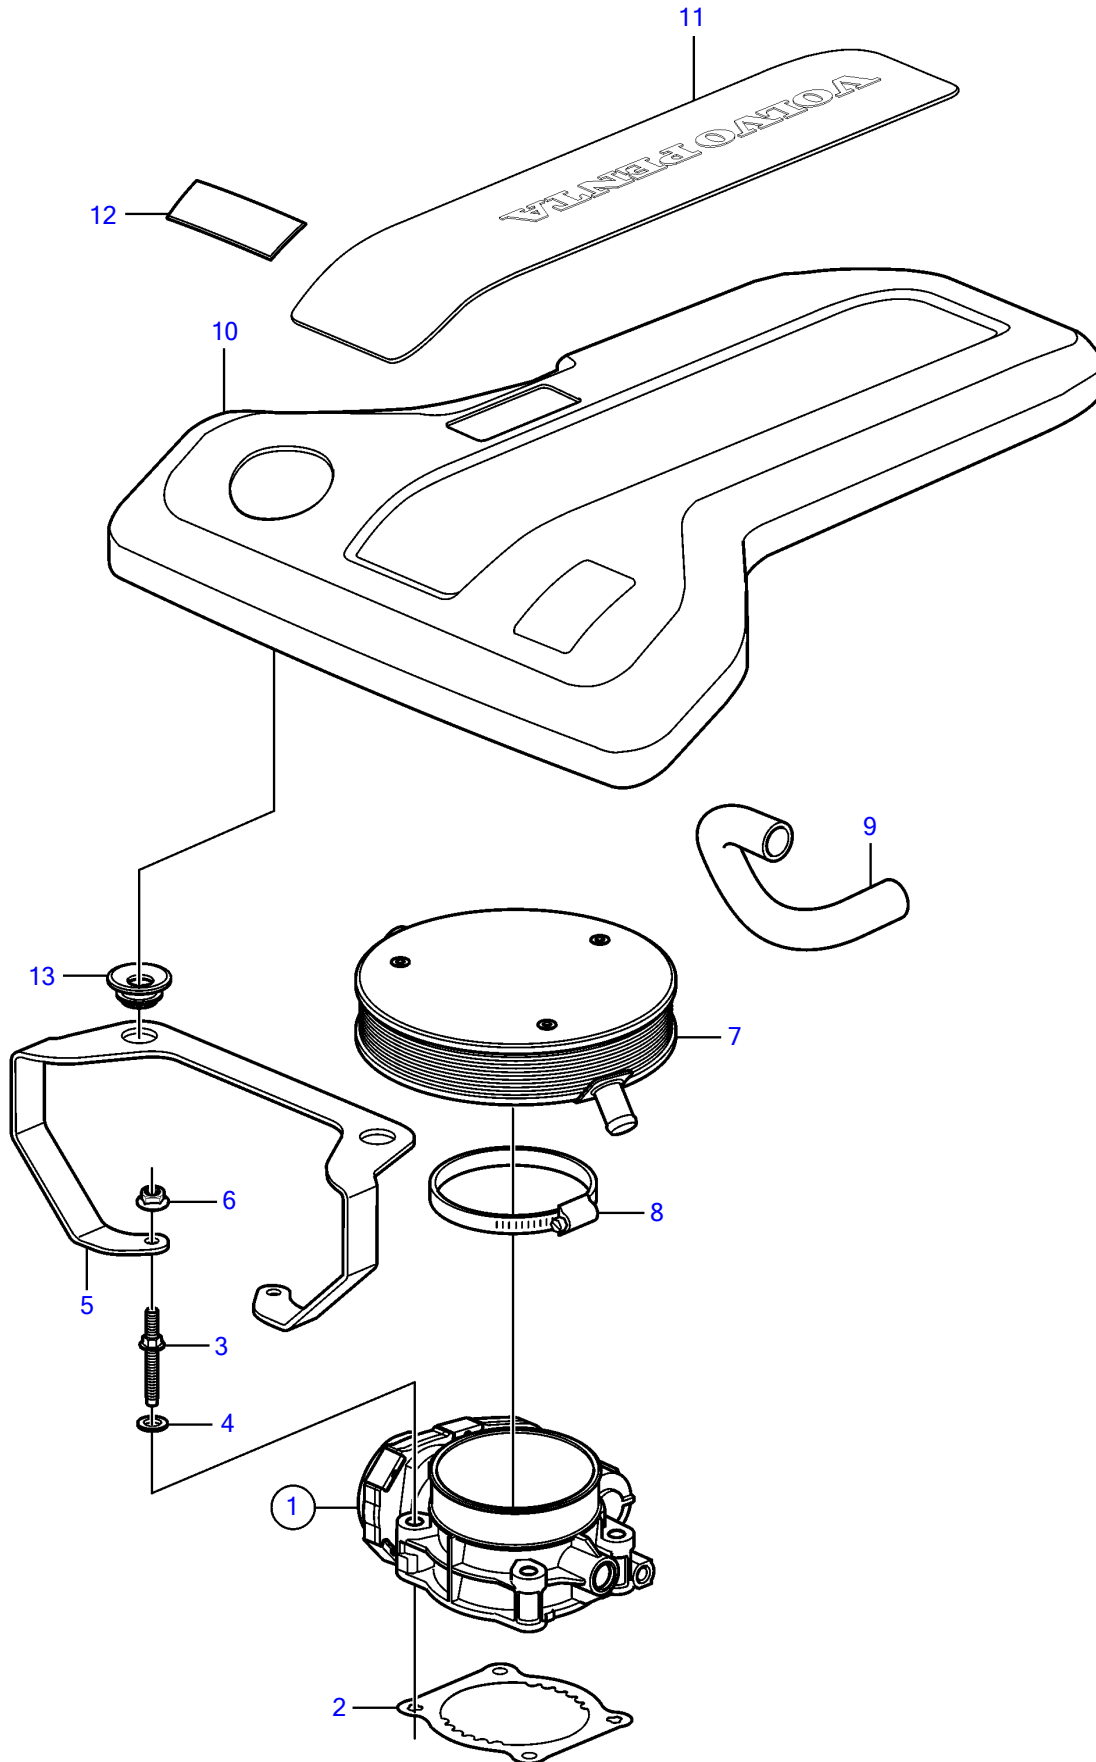

5.0GXIC-270-R

5.0GXIC-270-R

REF	PART NO.	QTY	DESCRIPTION	NOTES
1	21141689	1	Body	
		1	• Switch, idle validation	not sold separately
		2	• Sensor kit, throttle position	not sold separately
2	3849022	1	Gasket	
3	3858964	4	Stud	
4		4	• Washer	not sold separately
5	21446001	1	Bracket	
6	981124	2	Flange nut	
7	21297352	1	Flame retainer	
8	21221046	1	Hose clamp	
9	3853546	1	Hose	To valve cover
10	21697113	1	Cover	replaced by next part number
	21973467	1	Cover	
11	21670679	1	• Decal	Volvo Penta V8
12	21658914	1	Decal	270
13	21429100	4	Grommet	