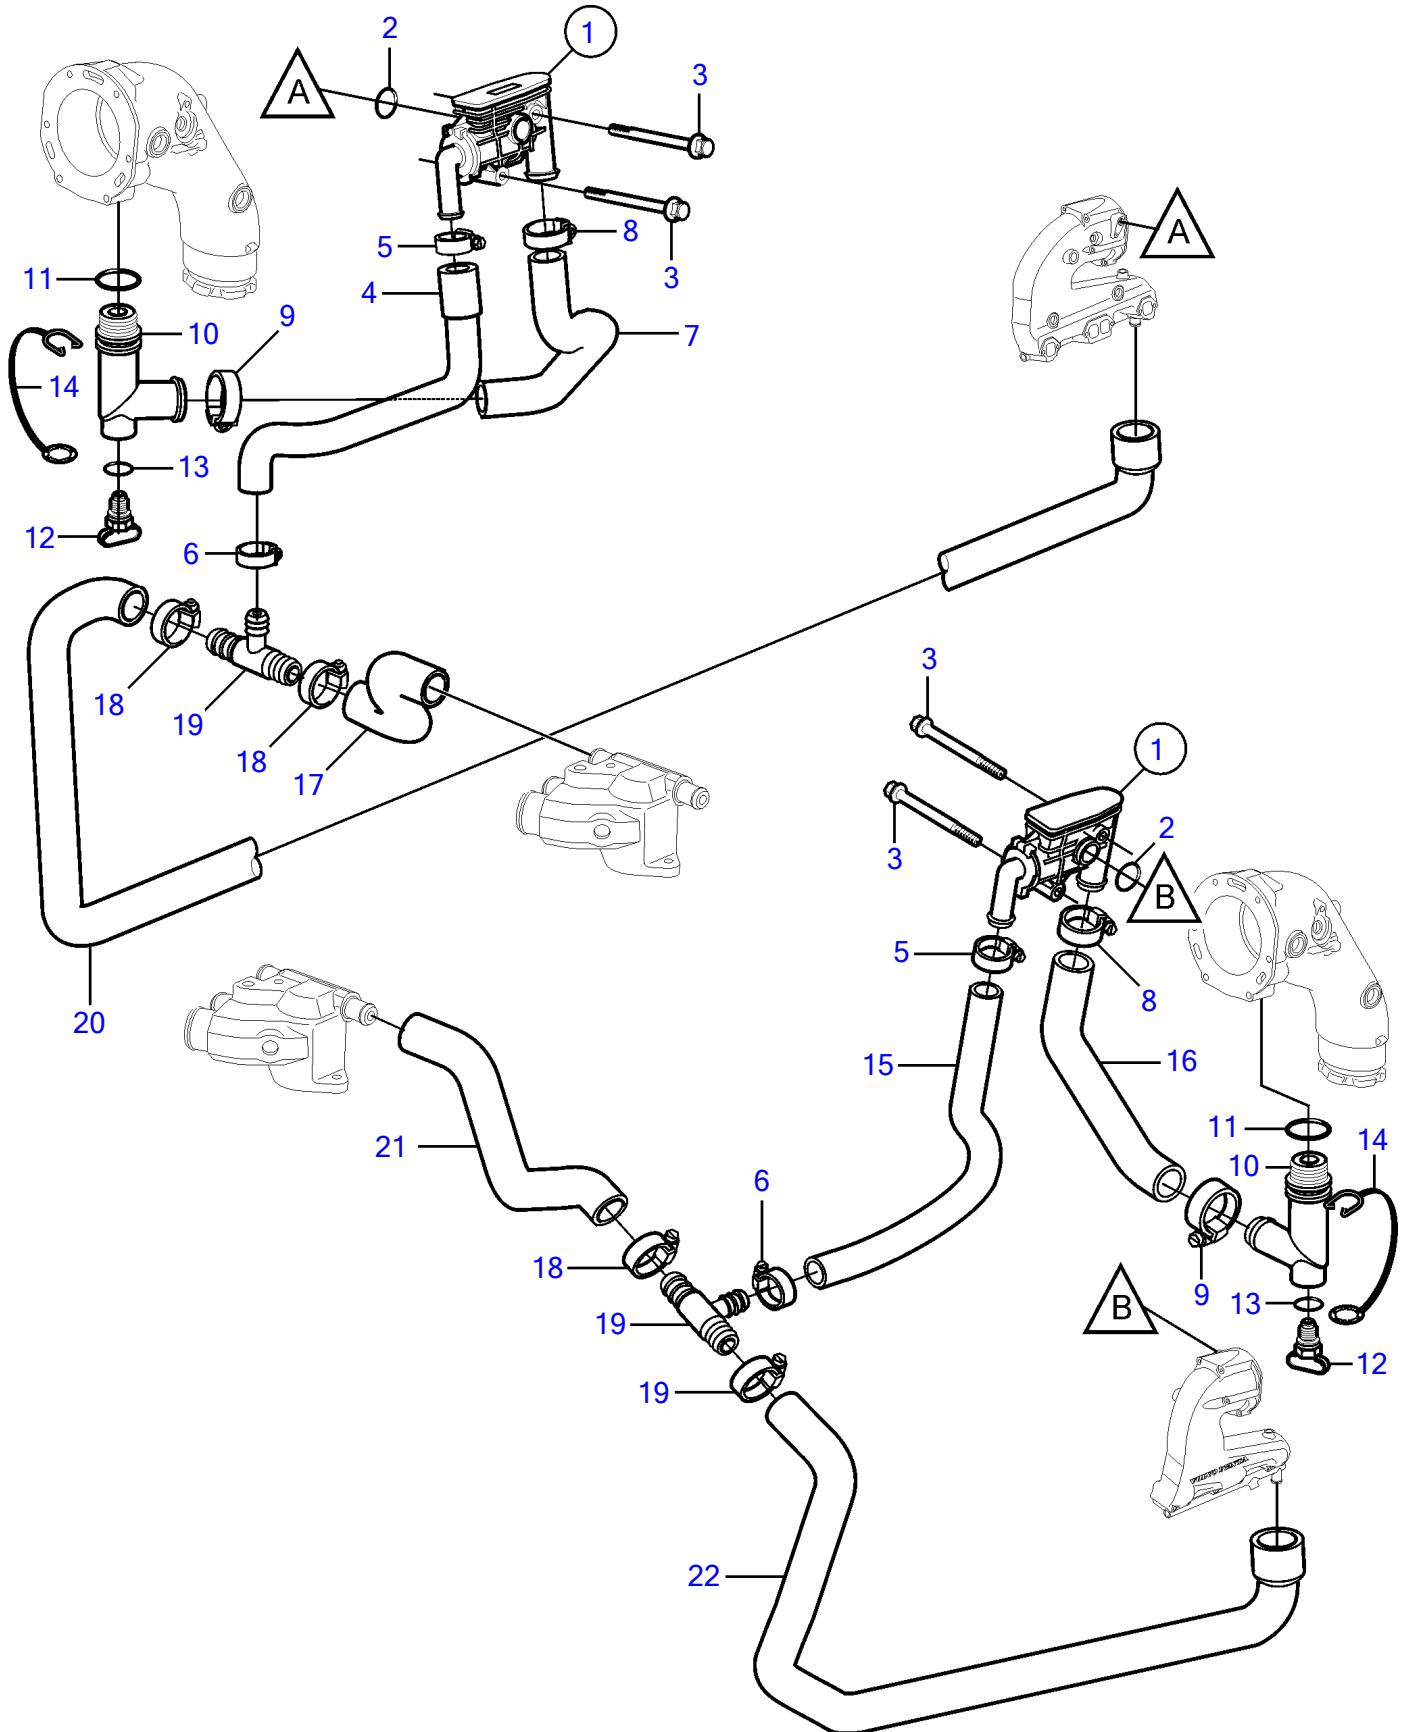

5.0GXIC-270-R, 5.0GiC-225-S

5.0GXIC-270-R, 5.0GiC-225-S

REF	PART NO.	QTY	DESCRIPTION	NOTES
1	40005486	1	Thermostat housing	Starboard
	40005487	1	Thermostat housing	Port
		1	• Thermostat	not sold separately
		1	• Fitting	not sold separately
		1	• Spring	not sold separately
		1	• Elbow	not sold separately
		1	• O-ring	not sold separately
		1	• Screw	not sold separately
2	21411368	2	O-ring	
3	965177	4	Flange screw	
4	21131550	1	Hose	standard exhaust height
	21131583	1	Hose	Exhaust with high rise manifold
5	3853794	2	Hose clamp	
6	3853794	2	Hose clamp	
7	3594911	1	Hose	
8	3863439	2	Hose clamp	
9	3863439	2	Hose clamp	
10	21115770	2	Adapter	
11		2	• O-ring	not sold separately
12	21114522	2	Drain plug	
	3849500	2	• Plug	Replaced by 21114522, not sold separately
13	976970	2	• O-ring	
14	3849892	2	• Retainer	
15	21106517	1	Hose	standard exhaust height
		1	Hose	Exhaust with high rise manifold
16	21107967	1	Hose	
17	21106502	1	Hose	
18	3863439	4	Hose clamp	
19	3595495	2	Adapter	
20	21106504	1	Hose	
21	21106506	1	Hose	
22	21106508	1	Hose	