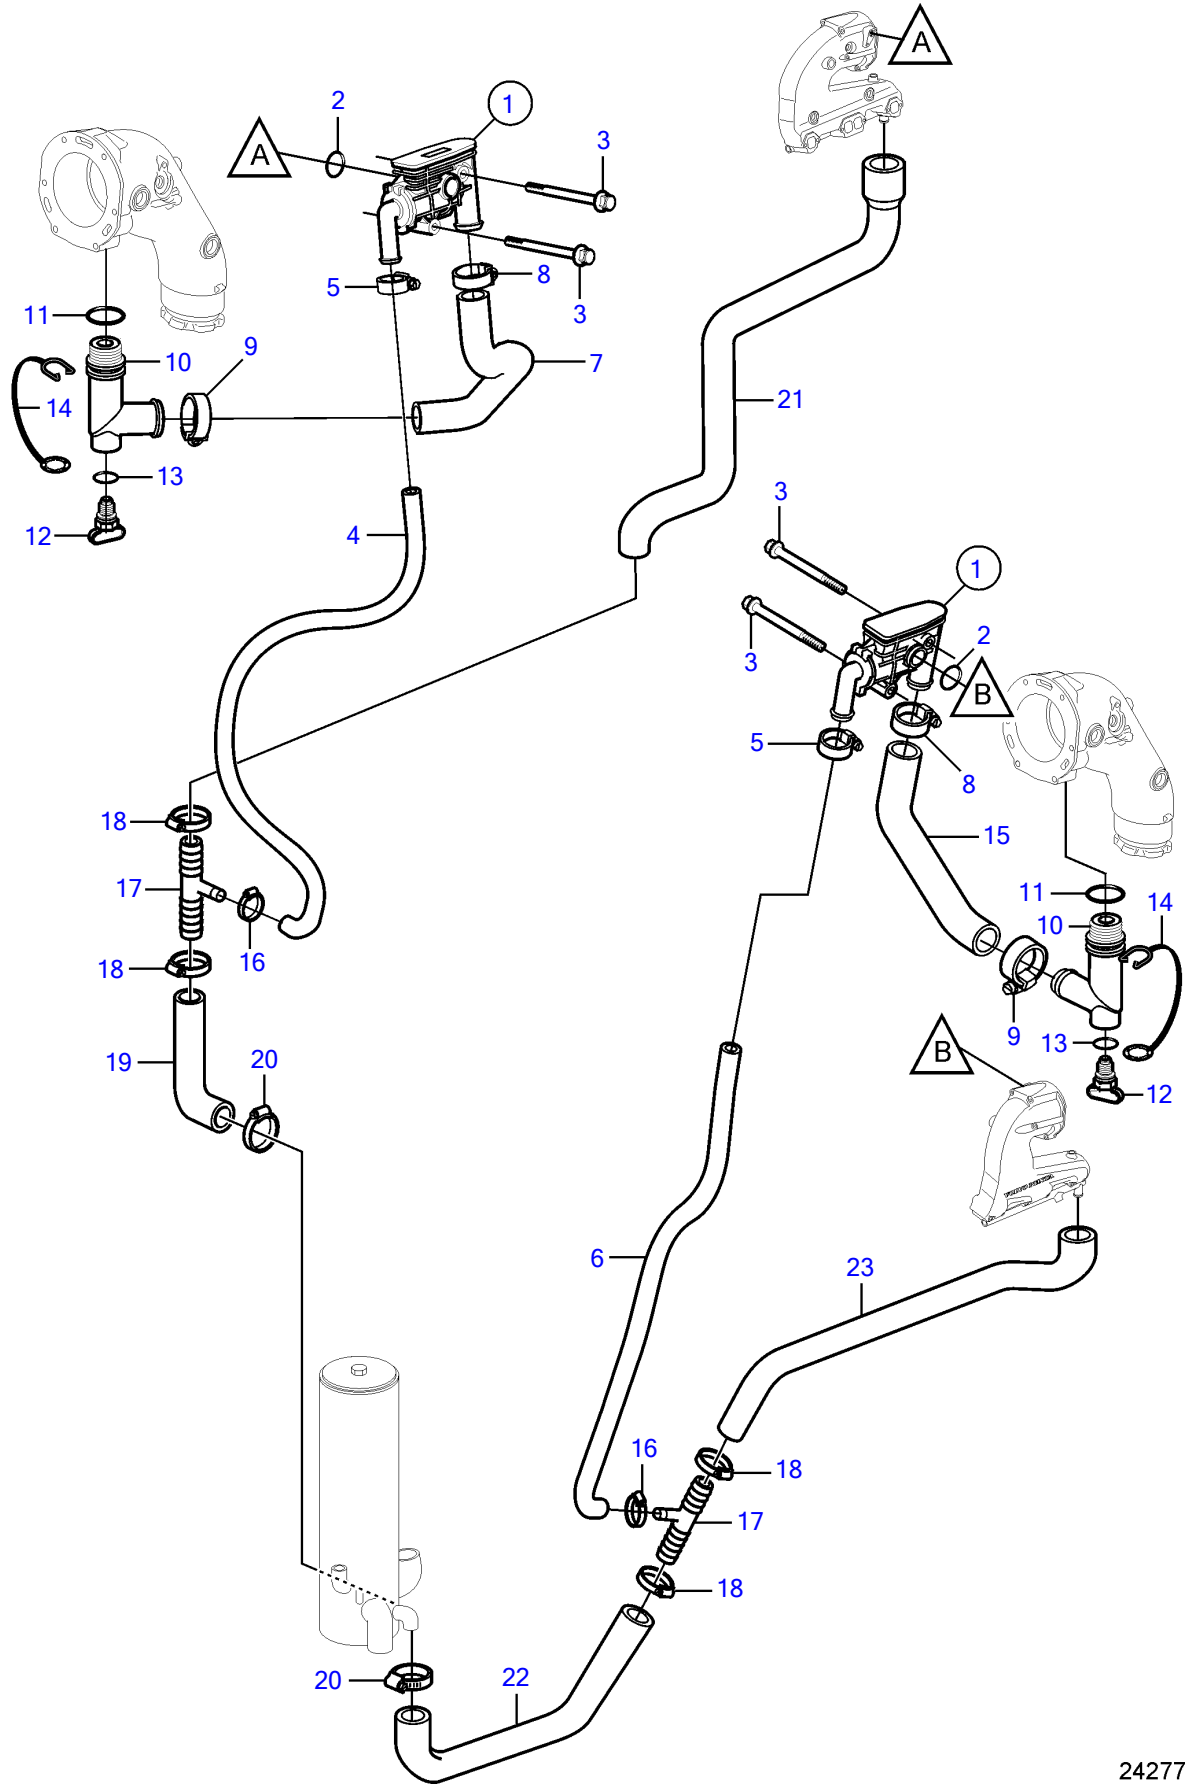

5.0GXIC-270-R, 5.0GiC-225-S

5.0GXIC-270-R, 5.0GiC-225-S

REF	PART NO.	QTY	DESCRIPTION	NOTES
1	40005486	1	Thermostat housing	Starboard
	40005487	1	Thermostat housing	Port
		1	• Thermostat	not sold separately
		1	• Fitting	not sold separately
		1	• Spring	not sold separately
		1	• Elbow	not sold separately
		1	• O-ring	not sold separately
		1	• Screw	not sold separately
2	21411368	2	O-ring	
3	965177	4	Flange screw	
4	21130825	1	Hose	
5	3853794	2	Hose clamp	
6	21130827	2	Hose	
7	3594911	1	Hose	
8	3863439	2	Hose clamp	
9	3863439	2	Hose clamp	
10	21115770	2	Adapter	
11		2	• O-ring	not sold separately
12	21114522	2	Drain plug	
	3849500	2	• Plug	Replaced by 21114522, not sold separately
13		2	• O-ring	not sold separately
14	3849892	2	• Retainer	
15	21107967	1	Hose	
16	3853794	2	Hose clamp	
17	3595495	2	Adapter	
18	3863439	4	Hose clamp	
19	40005852	1	Hose	
20	3812303	2	Hose clamp	
21	40005850	1	Hose	
22	21130230	1	Hose	
23	21130233	1	Hose	