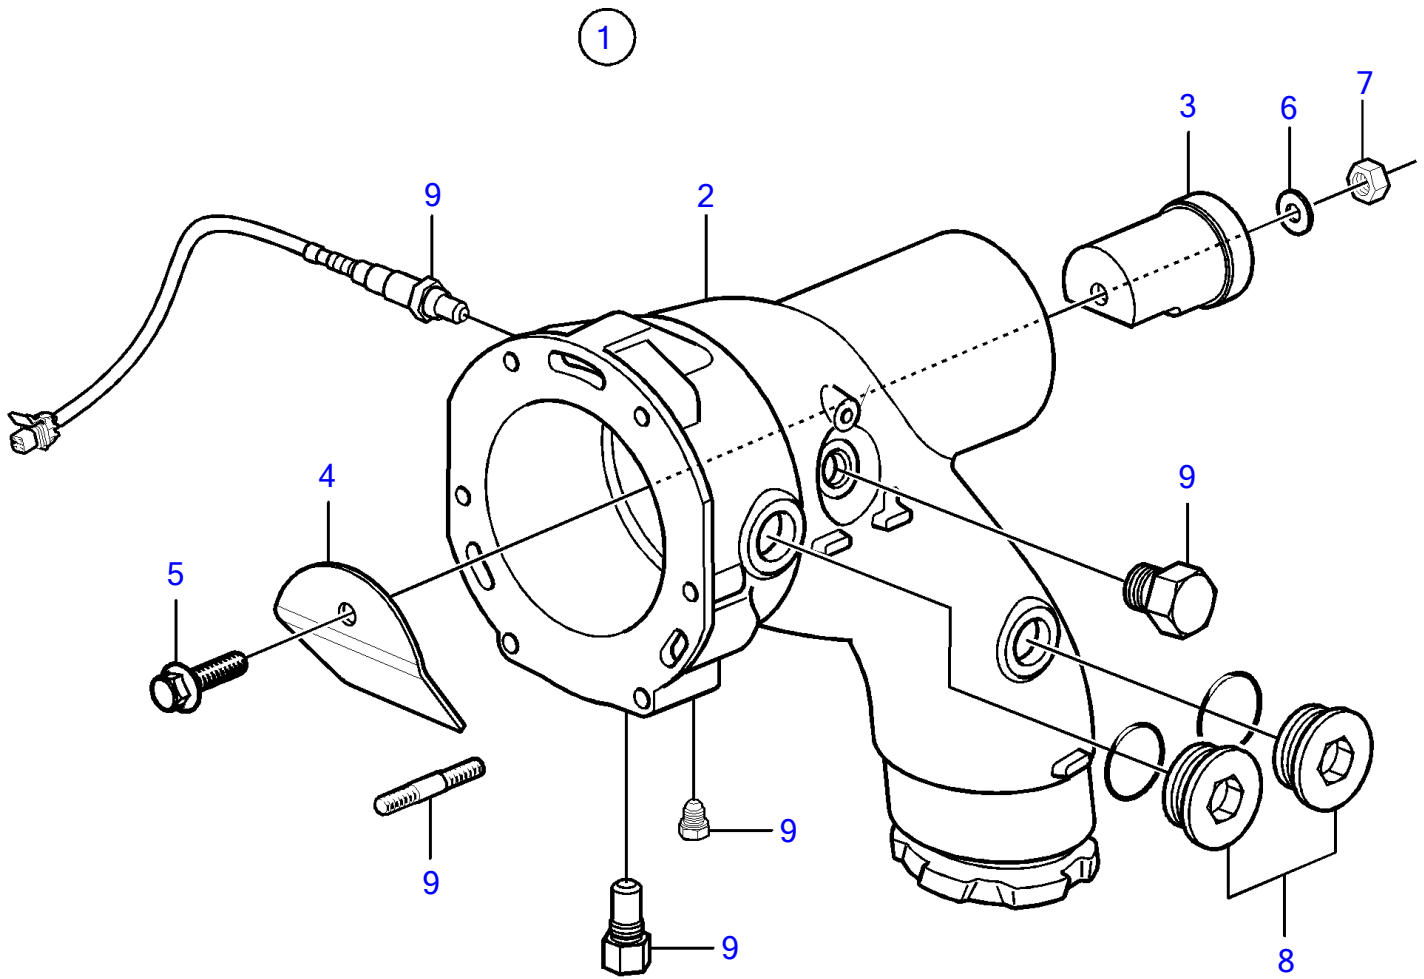

5.0GXIC-270-R, 5.0GiC-225-S

25373

5.0GXIC-270-R, 5.0GiC-225-S

REF	PART NO.	QTY	DESCRIPTION	SEE SEC.	NOTES
1	21458379	1	Elbow pipe		replaced by next part number
	21571774	1	Elbow	37681	replacing part does not have hole for sensor bracket, discard bracket
	21468086	1	Elbow pipe		
2		1	• Elbow pipe		
3		1	• Cup		
4		1	• Plate		
5	3595401	1	• Flange screw		
6	980933	1	• Washer		
7	982672	1	• Hexagon nut		
8	21399010	2	Plug		M27
		2	• O-ring		
9		X			See "Exhaust" page for parts mounted to elbow