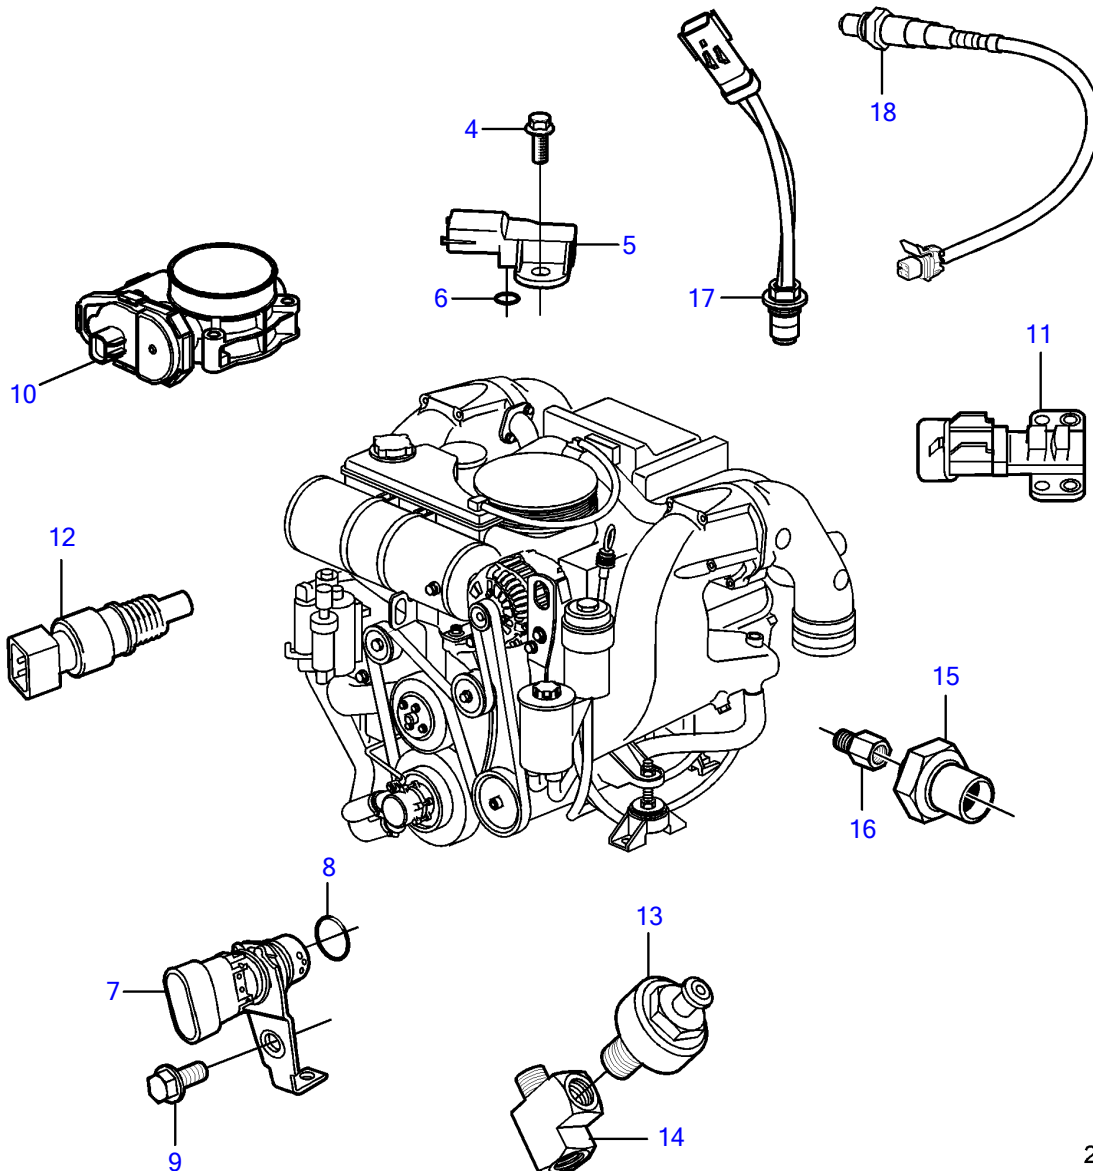

5.0GXIC-270-R

5.0GXIC-270-R

REF	PART NO.	QTY	DESCRIPTION	NOTES
1	21652642	1	Module	
2	3843651	4	Flange screw	
3	21399636	1	Bracket	
4	3858973	1	Bolt	
5	3859020	1	Sensor, MAT/MAP	
6	3858988	1	• Sealing	
7	3858979	1	Sensor, crankshaft position	
8	3859009	1	• O-ring	
9	3858983	1	Bolt	
10		1	Throttle body	See "Throttle Body" page
		2	Sensor, throttle position	
		1	Switch, idle validation	
11	3863130	1	Sensor, camshaft position	
12	3850397	1	Switch	
13	3850357	2	Knock sensor	
14	3593571	1	Fitting	
15	3887328	1	Sensor, oil pressure	
16	3887970	1	Fitting	
17	3889526	4	Sensor, temperature	
18	3883724	4	Sensor, oxygen	