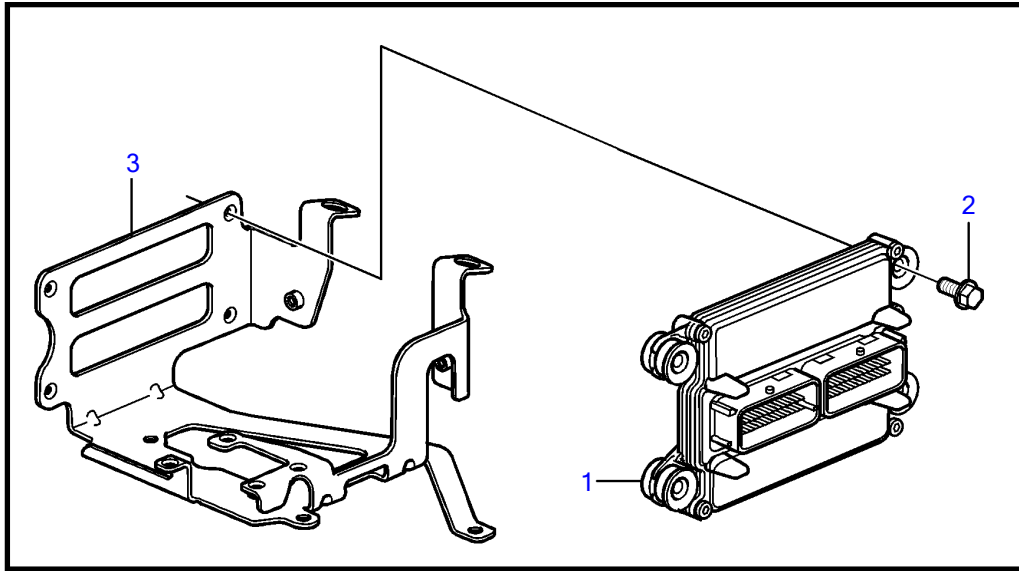

5.0GXIC-270-R

5.0GXIC-270-R

REF	PART NO.	QTY	DESCRIPTION	NOTES
1	21652642	1	Module	
2	3843651	4	Flange screw	
3	21399636	1	Bracket	
4	3858973	1	Bolt	
5	3859020	1	Sensor, MAT/MAP	
6	3858988	1	• Sealing	
7	3858979	1	Sensor, crankshaft position	
8	3859009	1	• O-ring	
9	3858983	1	Bolt	
10		1	Throttle body	See "Throttle Body" page
		2	Sensor, throttle position	
		1	Switch, idle validation	
11	3863130	1	Sensor, camshaft position	
12	3850397	1	Switch	
13	3850357	2	Knock sensor	
14	3593571	1	Fitting	
15	3887328	1	Sensor, oil pressure	
16	3887970	1	Fitting	
17	3889526	4	Sensor, temperature	
18	3883724	4	Sensor, oxygen	