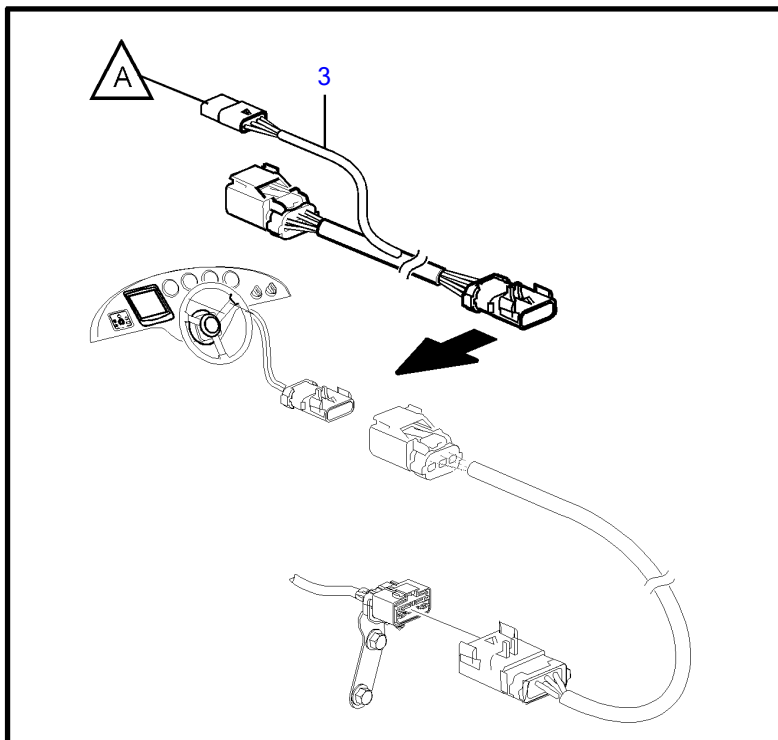

5.0GXIC-270-R, 5.0GiC-225-S

25732

5.0GXIC-270-R, 5.0GiC-225-S

REF	PART NO.	QTY	DESCRIPTION	NOTES
1	21178775	1	Alarm panel	
		2	• Stud	not sold separately
		2	• Washer	not sold separately
		2	• Nut	not sold separately
2	21178777	1	Wiring harness	
		1	• Alarm	not sold separately
3	21200148	1	Wiring harness, y	for alarm panel