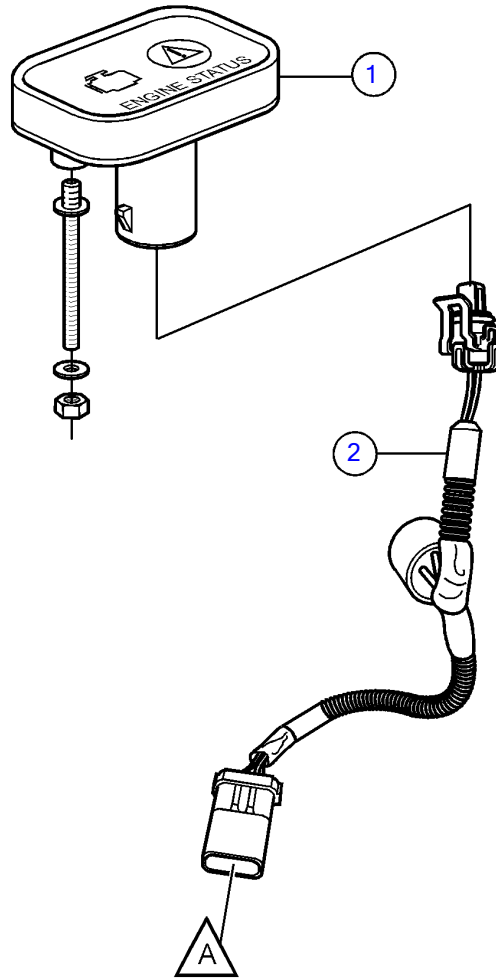

5.0GXIC-270-R, 5.0GiC-225-S

25732

5.0GXIC-270-R, 5.0GiC-225-S

REF	PART NO.	QTY	DESCRIPTION	NOTES
1	21178775	1	Alarm panel	
		2	• Stud	not sold separately
		2	• Washer	not sold separately
		2	• Nut	not sold separately
2	21178777	1	Wiring harness	
		1	• Alarm	not sold separately
3	21200148	1	Wiring harness, y	for alarm panel