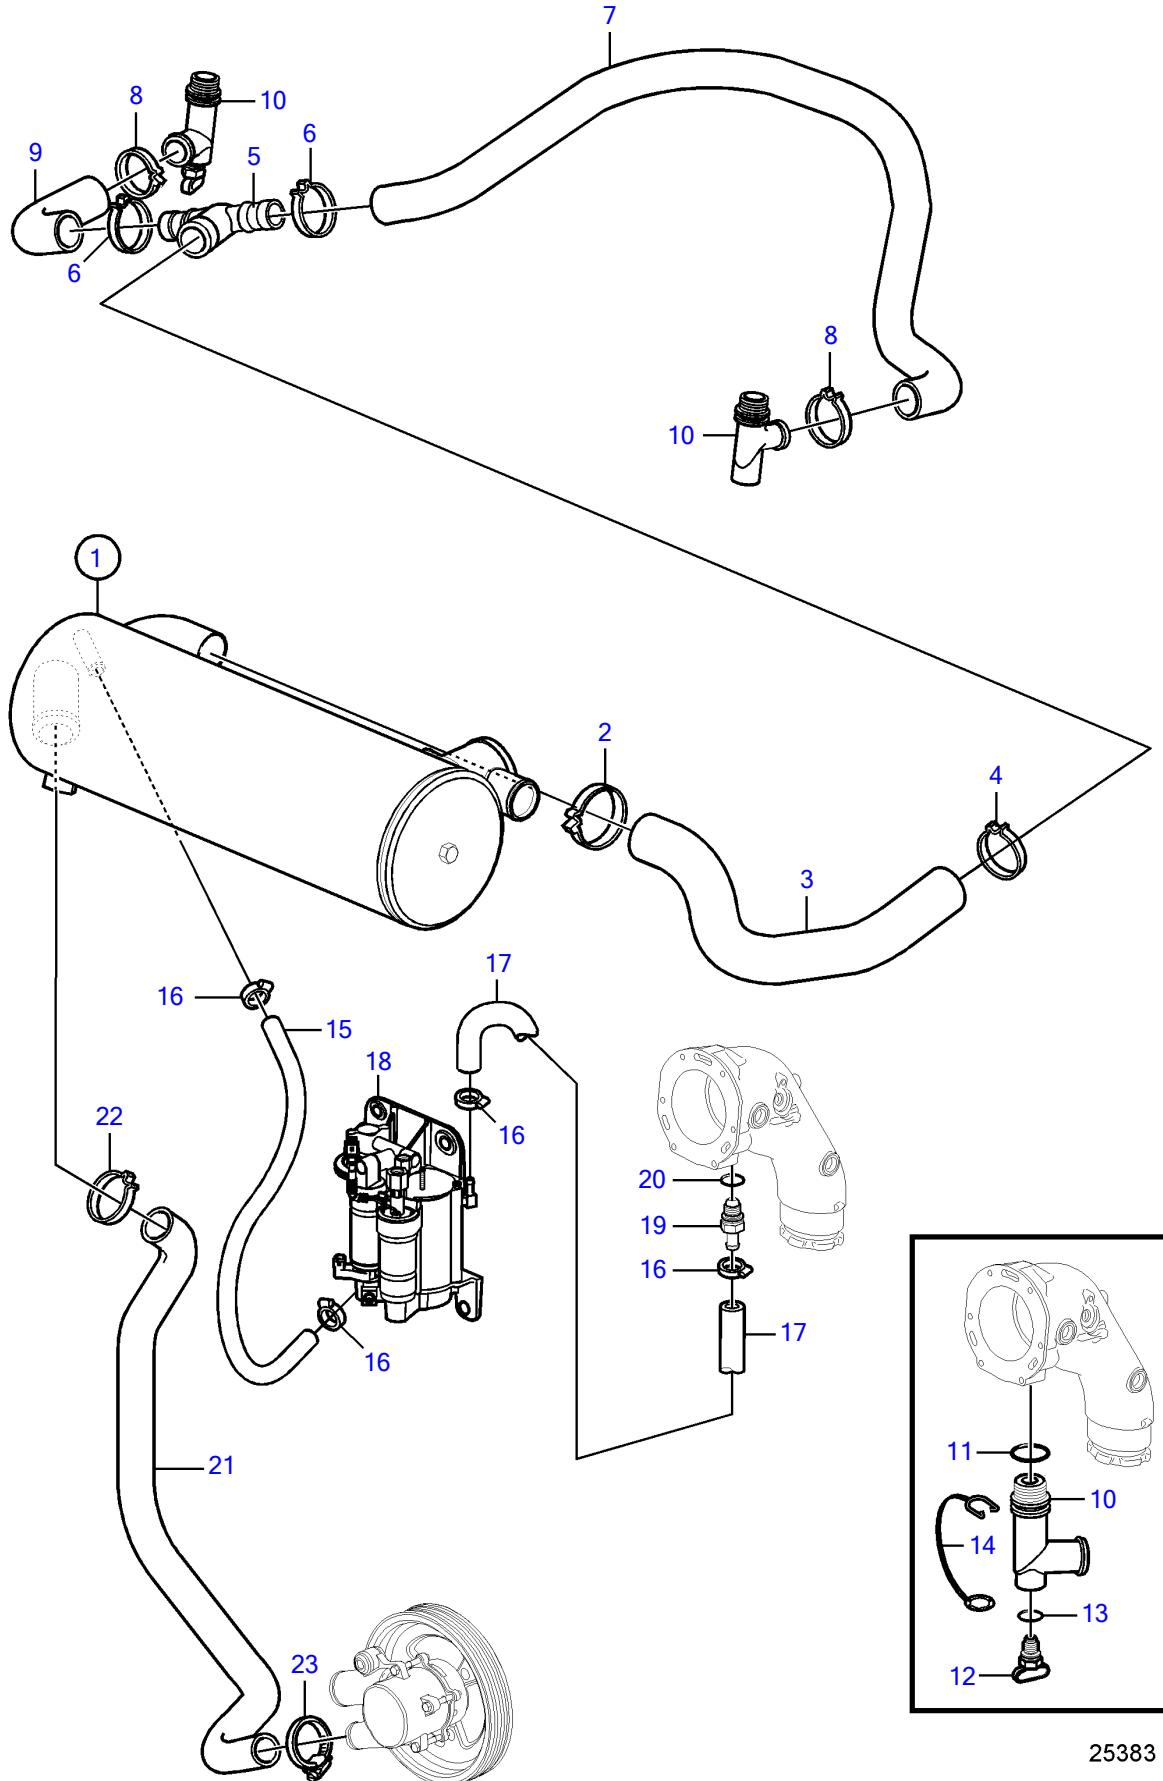

5.0GXIC-270-R, 5.0GiC-225-S

25383

5.0GXIC-270-R, 5.0GiC-225-S

REF	PART NO.	QTY	DESCRIPTION	NOTES
1	21444263	1	Heat exchanger	
2	982717	1	Clamp	
3	21338610	1	Hose	
4	982645	1	Clamp	
5	21338635	1	Connector	
6	(982715)	2	Clamp	Obsolete part
7	21338614	1	Hose	Port
8	(982715)	2	Clamp	Obsolete part
9	21338612	1	Hose	Starboard
10	21115770	2	Adapter	
11		2	• O-ring	not sold separately
12	21114522	2	Drain plug	
	3849500	2	• Plug	Replaced by 21114522, not sold separately
13	976970	2	• O-ring	
14	3849892	2	• Retainer	
15	3862550	1	Hose	
16	3860413	4	Hose clamp	
17	21114718	1	Hose	
18		1	Fuel pump	See "Fuel system" page
19	21115767	1	Adapter	
20	976970	1	• O-ring	
21	21338608	1	Hose	
22	982717	1	Clamp	
23	3852602	1	Hose clamp	