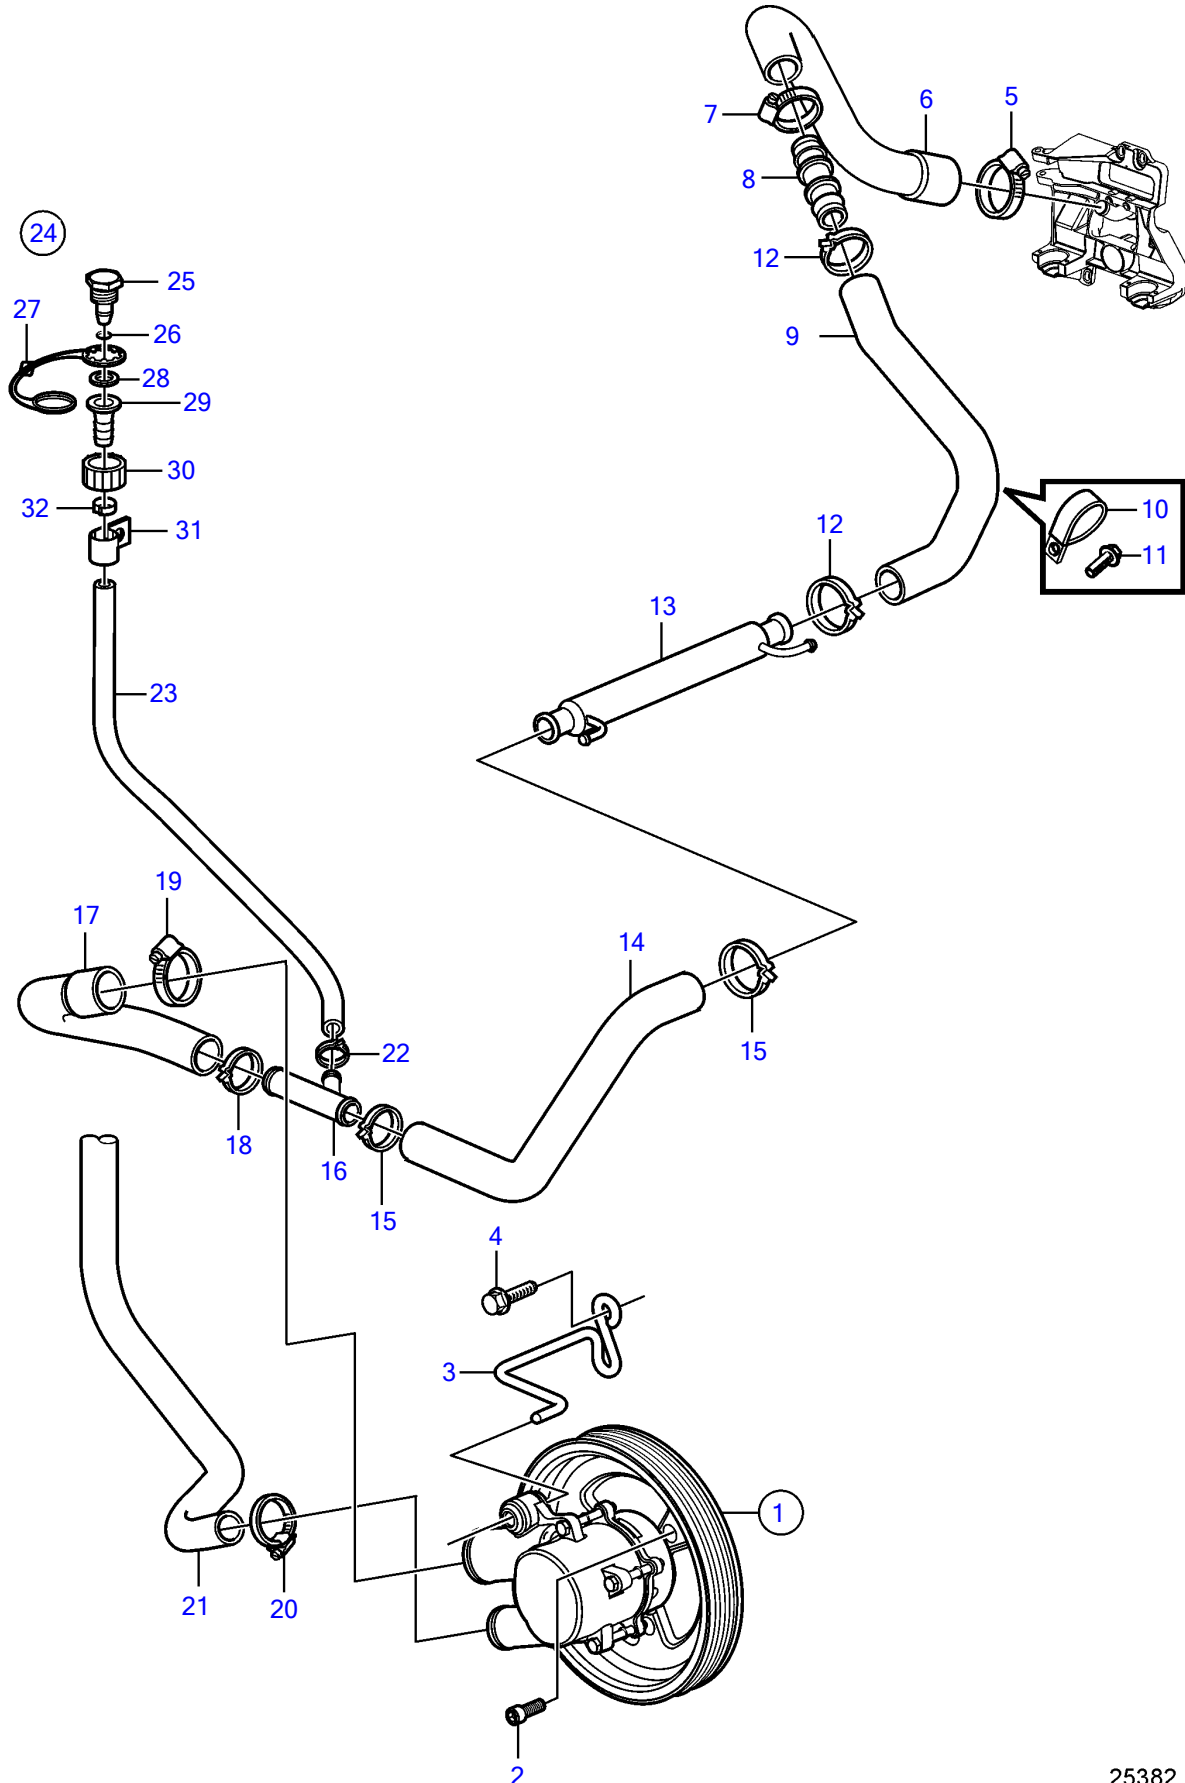

5.0GXIC-270-R, 5.0GiC-225-S

5.0GXIC-270-R, 5.0GiC-225-S

REF	PART NO.	QTY	DESCRIPTION	NOTES
1	21212799	1	Pump	
2	3857939	3	Screw	
3	3812240	1	Bracket	
4	3860163	2	Flange screw	
5	3812302	1	Hose clamp	
6	21340837	1	Hose	
7	3863444	2	Hose clamp	
8	21429137	1	Connector	
9	21429139	1	Hose	
10	3853312	2	Clamp	
	21619466	2	Attaching clamp	
11	(3853557)	2	Flange screw	Obsolete part, 3/8" - 16 unc, L=0.75" (19mm)
12		2	Hose clamp	
13	21399019	1	Hydraulic oil cooler	
14	21340840	1	Hose	
15	982645	2	Clamp	
16	3862699	1	T-pipe	
17	21429134	1	Hose	
18	3863440	1	Hose clamp	
19		1	Hose clamp	
20	3852602	1	Hose clamp	
21	3817817	1	Hose, therm. housing	For seawater cooled engine
	21338608	1	Hose, heat exchanger	For freshwater cooled engine
22	978173	1	Hose clamp	
23	3857823	1	Hose	
24	3807440	1	Connector	
25		1	• Cap	not sold separately
26	942978	1	• O-ring	
27	3862082	1	• Retainer	
28	3807664	1	• Washer	
29		1	• Connector	not sold separately
30		1	• Connector	not sold separately
31	3862891	1	Attaching clamp	
32	978174	1	Hose clamp	