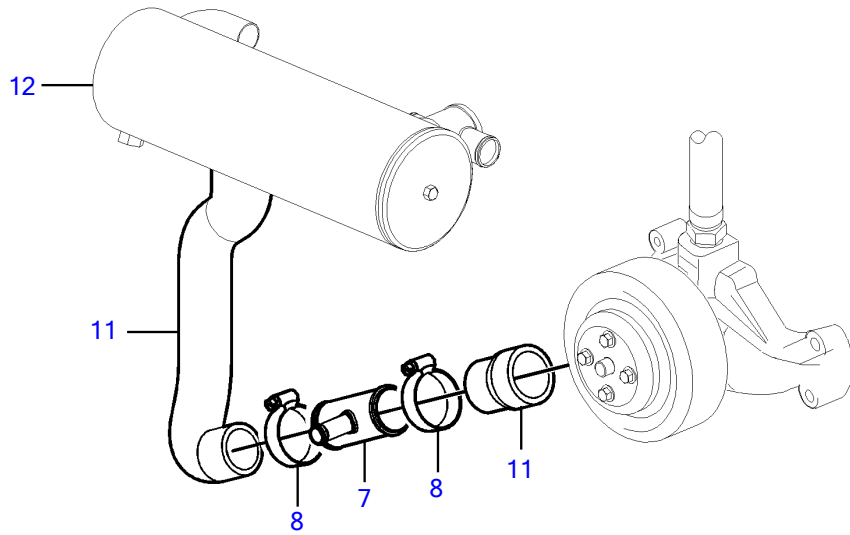

5.0GXIC-270-R, 5.0GiC-225-S

5.0GXIC-270-R, 5.0GiC-225-S

REF	PART NO.	QTY	DESCRIPTION	NOTES
1	21527832	1	Kit	Kit has other parts that are not used on this engine
2	40005443	1	• Nipple	7/16" - 14 unc
3	976970	1	• • O-ring	
4	856483	1	• Hose connection	1/4"-18 NPTF
5	3852602	4	• Hose clamp	
6	3818035	1	• Fitting	
7	3863068	1	• T-pipe	
8	3854978	2	• Hose clamp	
9	3860613	1	• T-nipple	
10		X	Hose, heater	Hose not supplied with kit.
11		X	Hose	Cut, Circulation pump to heat exchanger
12		X	Heat exchanger	
13		X	Expansion tank	

47701921-26-36237

25377

Upd:2014-03-13

5.0GXic-270-R, 5.0GiC-225-S

VOLVO
PENTA