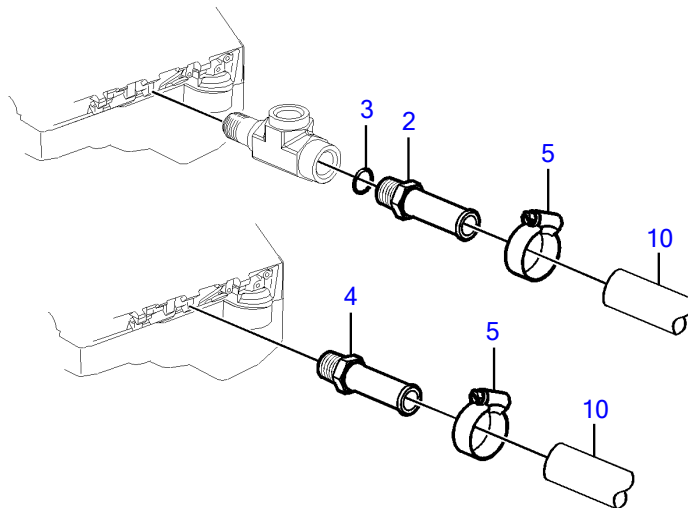

5.0GXIC-270-R, 5.0GiC-225-S

5.0GXIC-270-R, 5.0GiC-225-S

REF	PART NO.	QTY	DESCRIPTION	NOTES
1	21527832	1	Kit	Kit has other parts that are not used on this engine
2	40005443	1	• Nipple	7/16" - 14 unc
3	976970	1	• • O-ring	
4	856483	1	• Hose connection	1/4"-18 NPTF
5	3852602	4	• Hose clamp	
6	3818035	1	• Fitting	
7	3863068	1	• T-pipe	
8	3854978	2	• Hose clamp	
9	3860613	1	• T-nipple	
10		X	Hose, heater	Hose not supplied with kit.
11		X	Hose	Cut, Circulation pump to heat exchanger
12		X	Heat exchanger	
13		X	Expansion tank	

47701921-26-36237

25377

Upd:2014-03-13

5.0GXic-270-R, 5.0GiC-225-S

VOLVO
PENTA