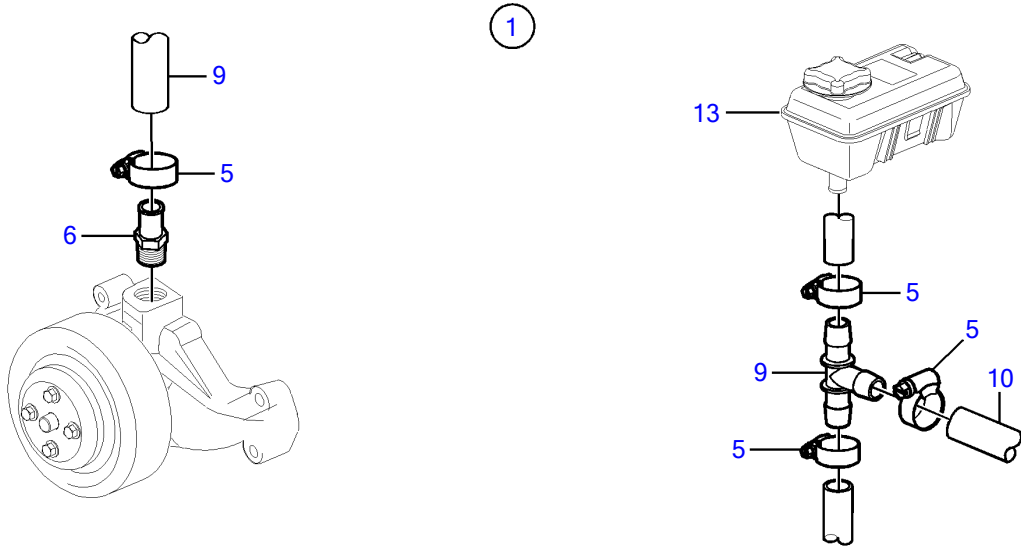

5.0GXIC-270-R, 5.0GiC-225-S

5.0GXIC-270-R, 5.0GiC-225-S

REF	PART NO.	QTY	DESCRIPTION	NOTES
1	21527832	1	Kit	Kit has other parts that are not used on this engine
2	40005443	1	• Nipple	7/16" - 14 unc
3	976970	1	• • O-ring	
4	856483	1	• Hose connection	1/4"-18 NPTF
5	3852602	4	• Hose clamp	
6	3818035	1	• Fitting	
7	3863068	1	• T-pipe	
8	3854978	2	• Hose clamp	
9	3860613	1	• T-nipple	
10		X	Hose, heater	Hose not supplied with kit.
11		X	Hose	Cut, Circulation pump to heat exchanger
12		X	Heat exchanger	
13		X	Expansion tank	

47701921-26-36237

25377

Upd:2014-03-13

5.0GXic-270-R, 5.0GiC-225-S

VOLVO
PENTA