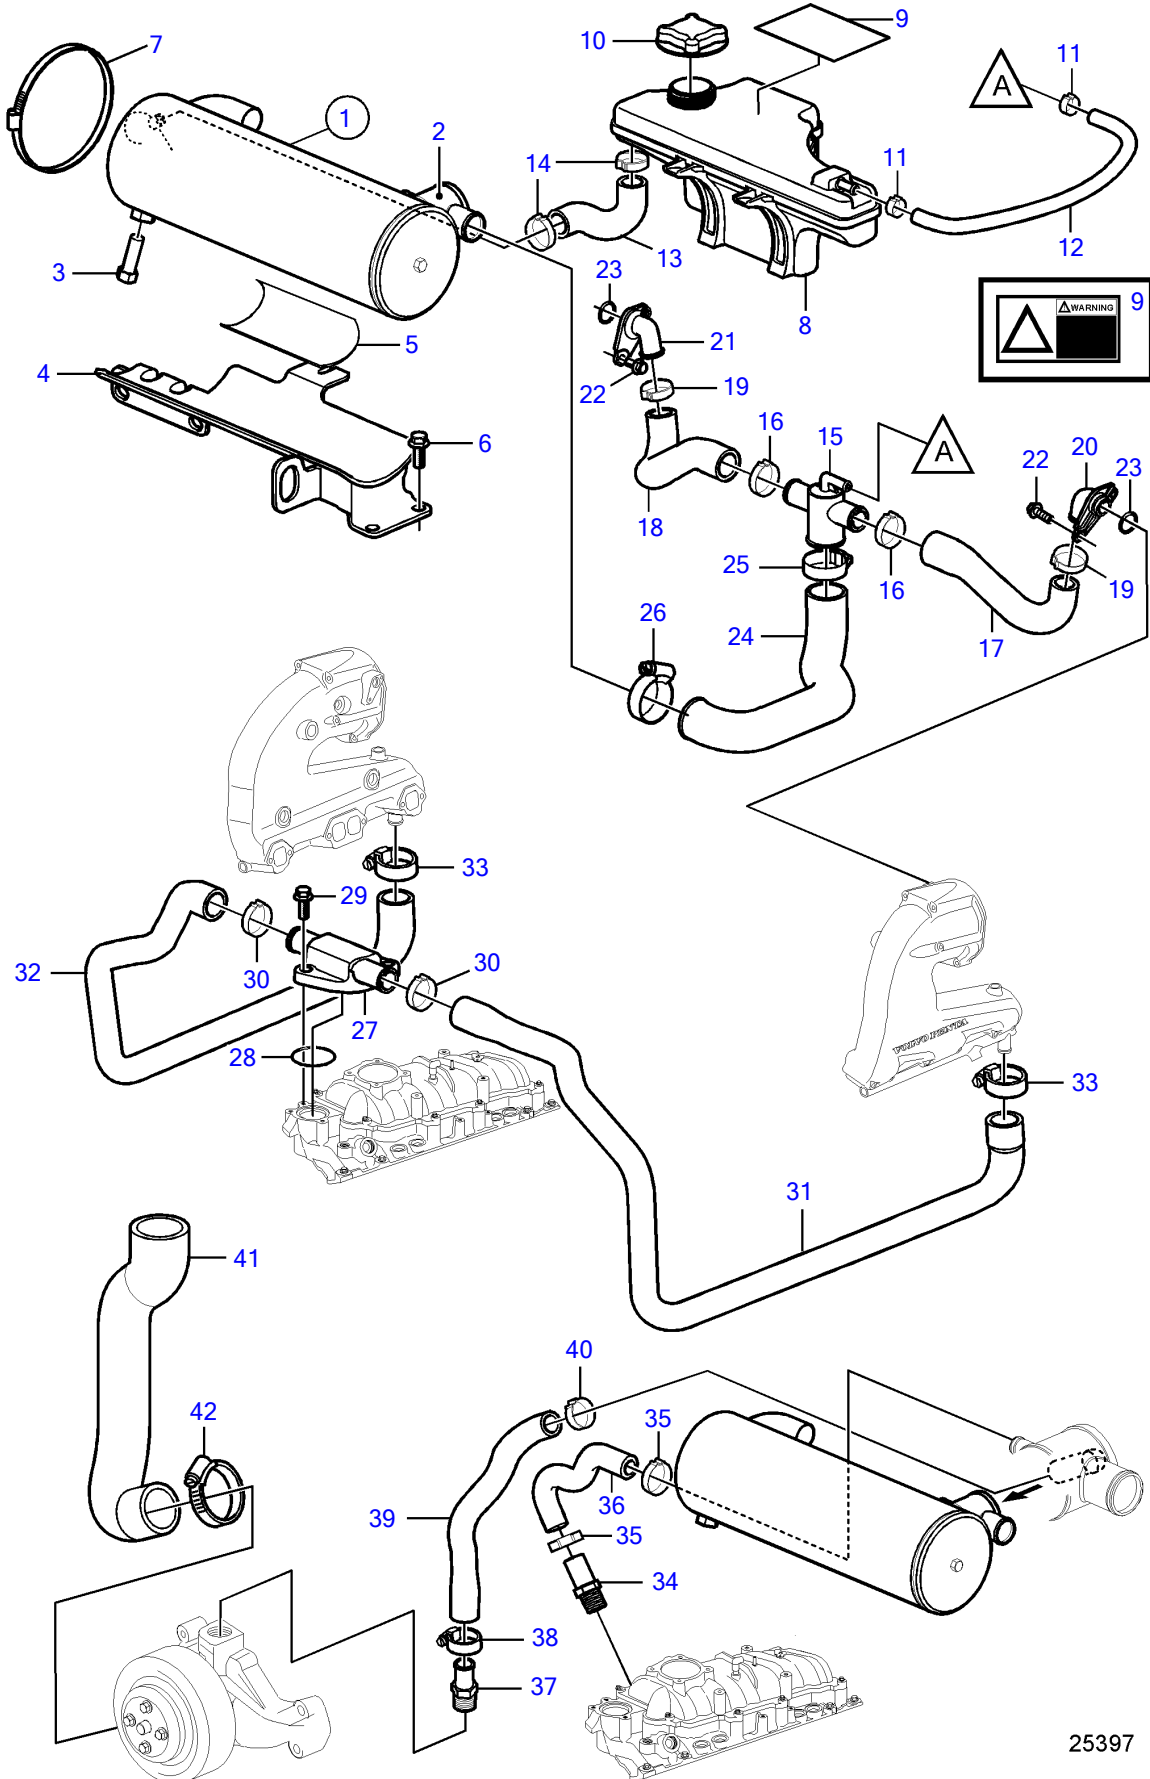

5.0GXIC-270-R, 5.0GiC-225-S

25397

5.0GXIC-270-R, 5.0GiC-225-S

REF	PART NO.	QTY	DESCRIPTION	SEE SEC.	NOTES
1	21444263	1	Heat exchanger		
		2	• End cover		not sold separately
		2	• Gasket		not sold separately
		2	• Bolt		not sold separately
2		1	• Thermostat		not sold separately
3	3858995	1	• Anode		
4	21444243	1	Bracket		
5	3861453	1	Gasket		
6	(3853557)	2	Flange screw		Obsolete part, 3/8" - 16 unc, L=0.75" (19mm)
7	21501238	2	Hose clamp		
8	21429093	1	Tank		
			• Bulletin p-26-1-7	p-26-1-7-EN	Coolant Capacity, FWC Gas Engines
9	3858552	1	Decal		
10	1674083	1	Pressure cap		
11	982643	2	Clamp		
12	3860590	1	Hose		
13	21451470	1	Hose		
14	982716	2	Clamp		
15	21338633	1	Connector		
16	(982647)	2	Clamp		Obsolete part
17	21338625	1	Hose		standard exhaust height
	21440756	1	Hose		Exhaust with high rise manifold
18	21338627	1	Hose		standard exhaust height
	21440758	1	Hose		Exhaust with high rise manifold
19	(982715)	2	Clamp		Obsolete part
20	21444305	1	Adapter		
21	21444304	1	Adapter		
22	946544	4	Flange screw		
23	21411368	2	O-ring		
24	21338629	1	Hose		
25	3863440	1	Hose clamp		
26	3863444	1	Hose clamp		
27	21338631	1	Manifold		
		2	• Bushing		not sold separately
28	21513426	1	O-ring		
29	946544	2	Flange screw		
30	(982647)	2	Clamp		Obsolete part
31	21338604	1	Hose		
32	21338606	1	Hose		
33	3863444	2	Hose clamp		
34	21581659	1	Adapter		
35	982716	2	Clamp		
36	21444232	1	Hose		
37	983744	1	Hose nipple		
38	3863439	1	Hose clamp		
39	21444236	1	Hose		
40	982716	1	Clamp		
41	21338602	1	Hose		
42	3863438	2	Hose clamp		