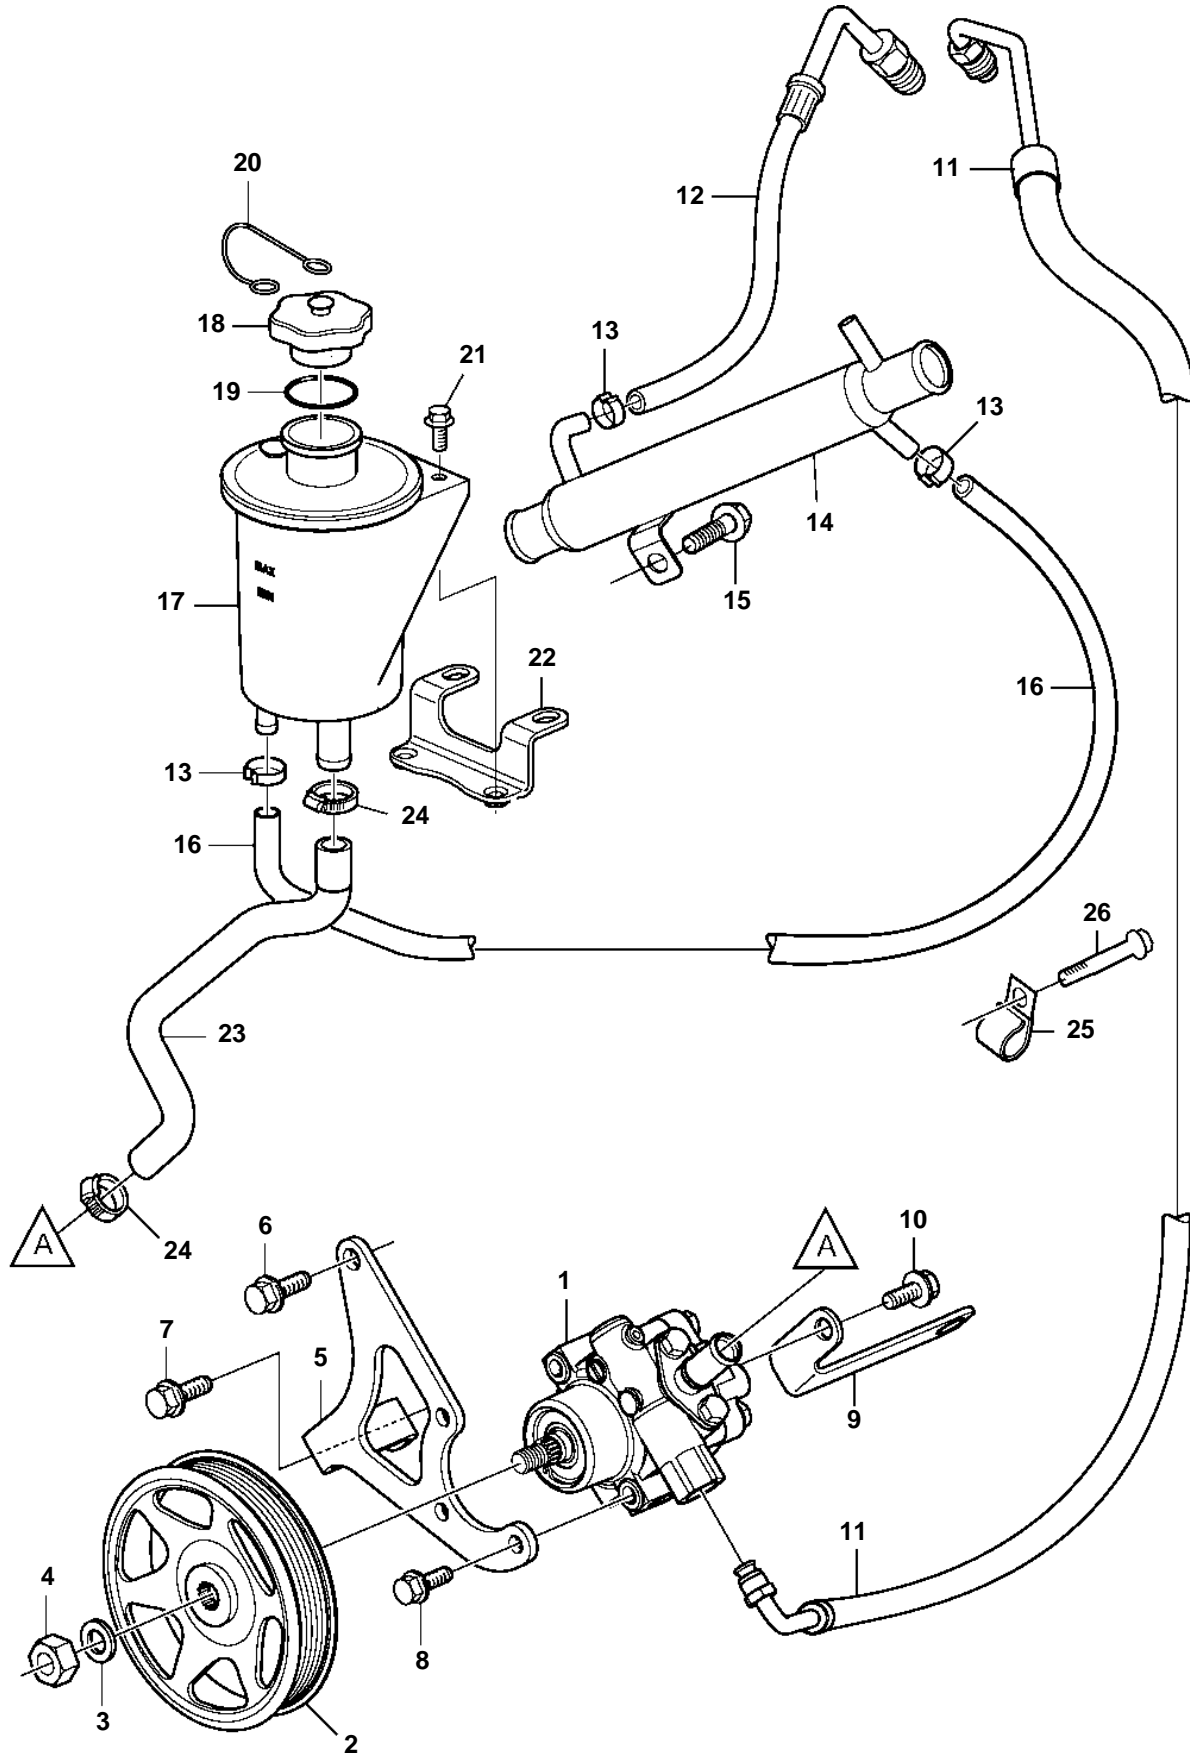

5.0GXi-N

## 5.0GXi-N

REF	PART NO.	QTY	DESCRIPTION	NOTES
1	3887373	1	Power steering pump	
2	3889611	1	Pulley	
3	3889615	1	Washer	
4	3889613	1	Nut	
5	3887731	1	Bracket	
6	3853405	1	Screw	
7		1	Screw	
8	3595499	3	Screw	
9	3887776	1	Bracket	
10	3595499	1	Screw	
11	3887986	1	Hose assembly	
12	3863148	1	Hose	
13	982663	3	Hose clamp	
14	3862629	1	Oil cooler	
15	3860582	1	Screw	
16	3593914	1	Hose	
17	3887375	1	Reservoir	
18		1	· Cap	not sold separately
19		1	· O-ring	not sold separately
20		1	· Retainer	not sold separately
21	945358	2	Flange screw	
22		1	Bracket	Part not sold
23	21128407	1	Hose	
24	3853794	2	Hose clamp	
25		1	Clamp, J	Part not sold
26	3853392	1	Screw	