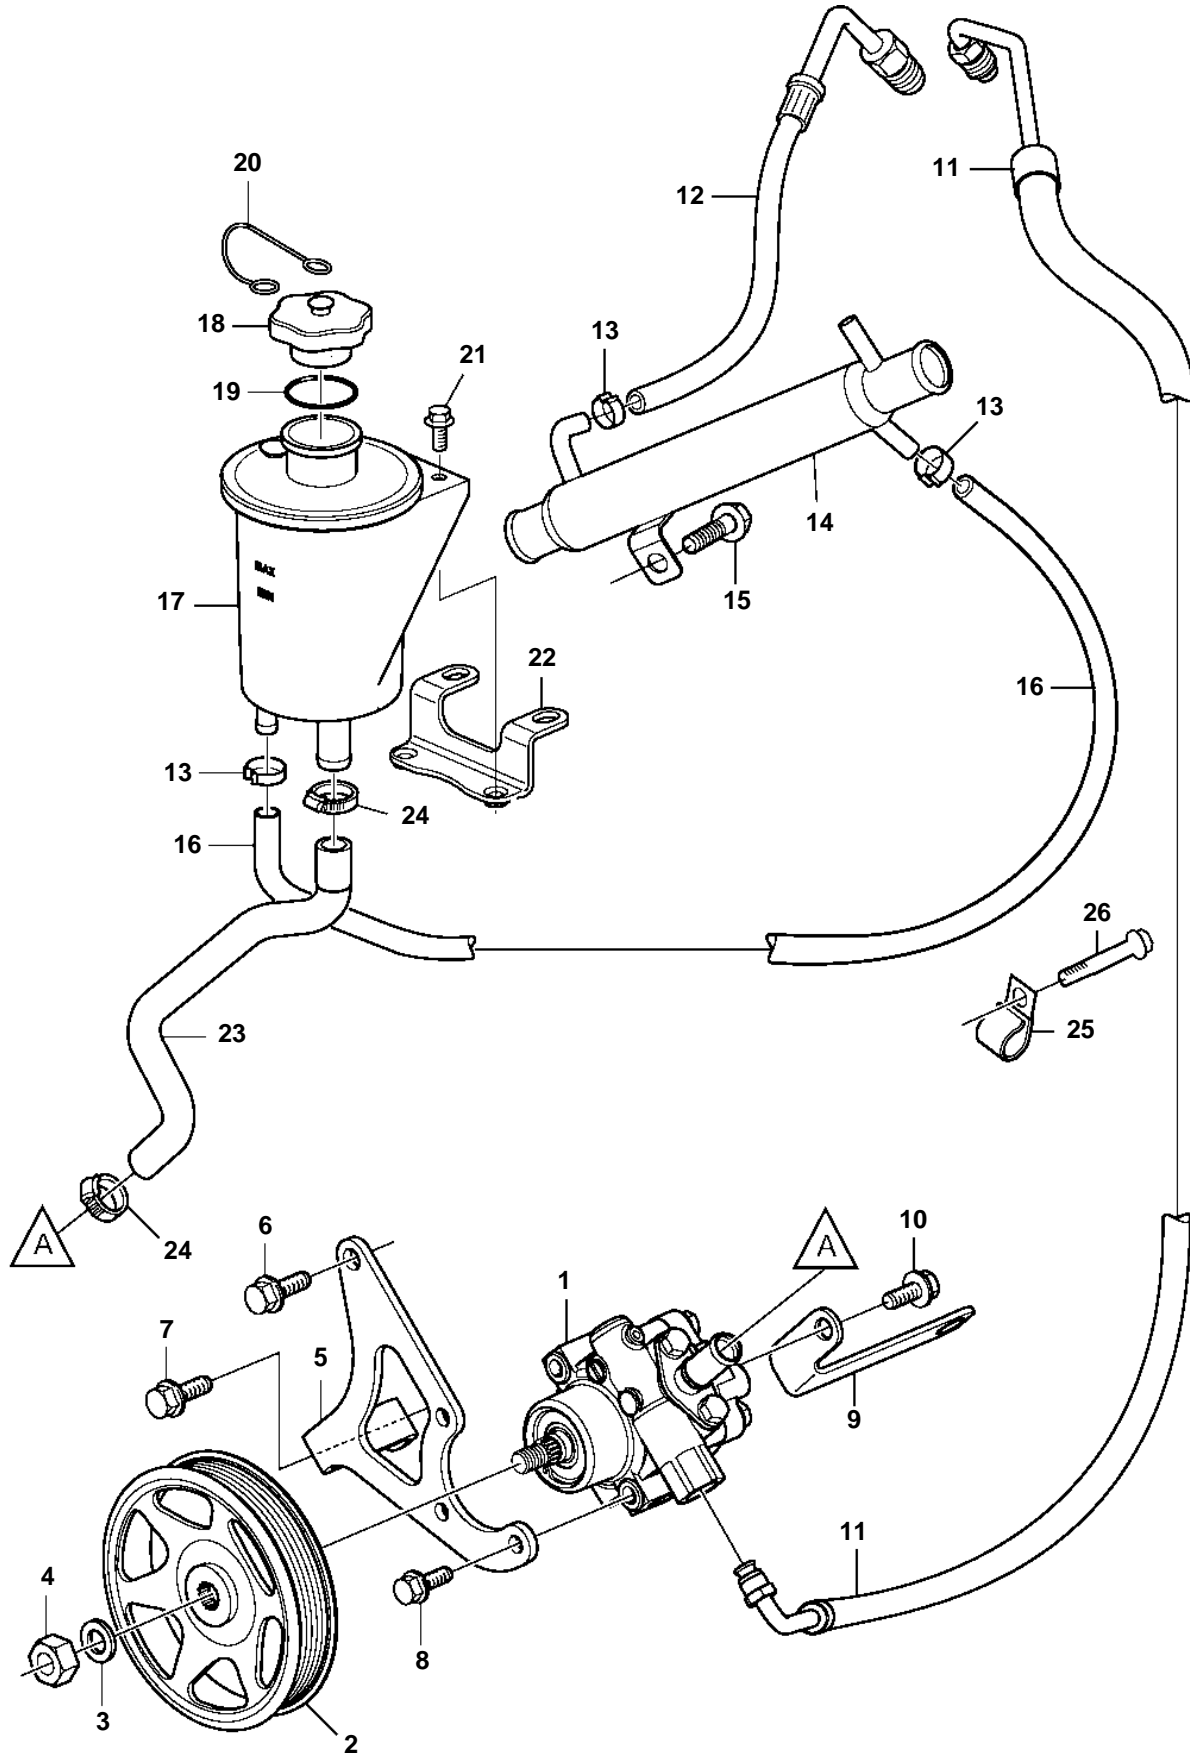

5.0GXi-J, 5.0GXi-JF, 5.0OSi-J, 5.0OSi-JF

5.0GXi-J, 5.0GXi-JF, 5.0OSi-J, 5.0OSi-JF

REF	PART NO.	QTY	DESCRIPTION	NOTES
1	3887373	1	Power steering pump	
2	3889611	1	Pulley	
3	3889615	1	Washer	
4	3889613	1	Nut	
5	3887731	1	Bracket	
6	3853405	1	Screw	
7		1	Screw	
8	3595499	3	Screw	
9	3887776	1	Bracket	
10	3595499	1	Screw	
11	3887986	1	Hose assembly	
12	3863148	1	Hose	
13	982663	3	Hose clamp	
14	3862629	1	Oil cooler	
15	3860582	1	Screw	
16	3593914	1	Hose	
17	3887375	1	Reservoir	
18		1	· Cap	not sold separately
19		1	· O-ring	not sold separately
20		1	· Retainer	not sold separately
21	945358	2	Flange screw	
22		1	Bracket	Part not sold
23	21128407	1	Hose	
24	3853794	2	Hose clamp	
25		1	Clamp, J	Part not sold
26	3853392	1	Screw	