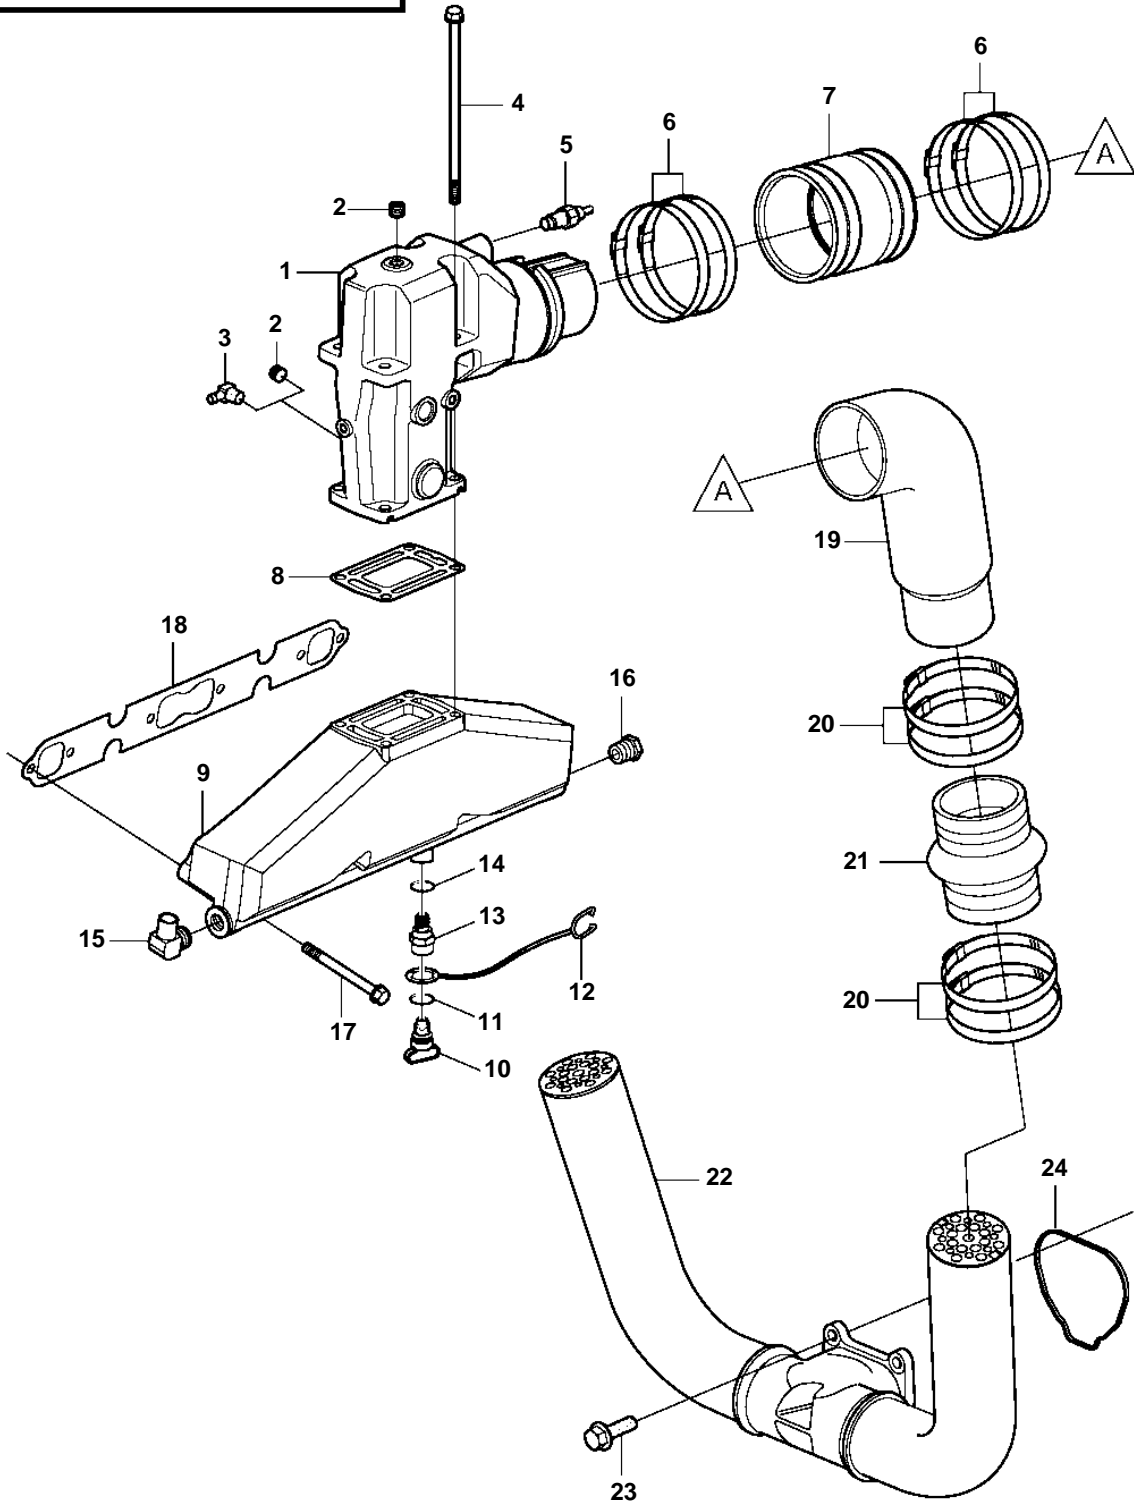

## 5.0GXi-J, 5.0GXi-JF, 5.0GXi-N

REF	PART NO.	QTY	DESCRIPTION	SEE SEC.	NOTES
1	3889965	2	Manifold		
			· Bulletin P-25-1-4	P-25-1-4-EN	Tall Riser Options
2	3850740	3	Plug		
3	3853597	1	Elbow		
4	3808361	8	Screw		
5	3862500	2	Temperature sensor		
6	3863443	8	Hose clamp		
7	3852696	2	Hose		
8	3863191	1	Kit		
		2	· Gasket		not sold separately
9	3847501	2	Manifold		
10	21114522	2	· Drain plug		
	3849500	1	· · Plug		Replaced by 21114522, not sold separately
11	976970	1	· · O-ring		
12	3849892	1	· · Retainer		
13	21238201	2	Adapter		
14	976970	2	· O-ring		
15	3852538	2	Elbow		
16	3595388	2	Plug		
17	3857184	12	Flange screw		
18	3852468	2	Gasket		
19	3863189	2	Elbow		
20	3863442	8	Hose clamp		
21	3863450	2	Bellows		
22	3847749	1	Exhaust pipe		
23	3841928	4	Screw		
24	3841013	1	Gasket		