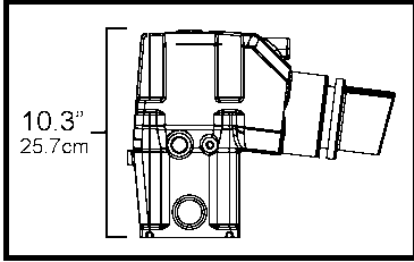

## 5.0GXi-J, 5.0GXi-JF, 5.0GXi-N

REF	PART NO.	QTY	DESCRIPTION	SEE SEC.	NOTES
1	3889965	2	Manifold		
			· Bulletin P-25-1-4	P-25-1-4-EN	Tall Riser Options
2	3850740	3	Plug		
3	3853597	1	Elbow		
4	3808361	8	Screw		
5	3862500	2	Temperature sensor		
6	3863443	8	Hose clamp		
7	3852696	2	Hose		
8	3863191	1	Kit		
		2	· Gasket		not sold separately
9	3847501	2	Manifold		
10	21114522	2	· Drain plug		
	3849500	1	· · Plug		Replaced by 21114522, not sold separately
11	976970	1	· · O-ring		
12	3849892	1	· · Retainer		
13	21238201	2	Adapter		
14	976970	2	· O-ring		
15	3852538	2	Elbow		
16	3595388	2	Plug		
17	3857184	12	Flange screw		
18	3852468	2	Gasket		
19	3863189	2	Elbow		
20	3863442	8	Hose clamp		
21	3863450	2	Bellows		
22	3847749	1	Exhaust pipe		
23	3841928	4	Screw		
24	3841013	1	Gasket		