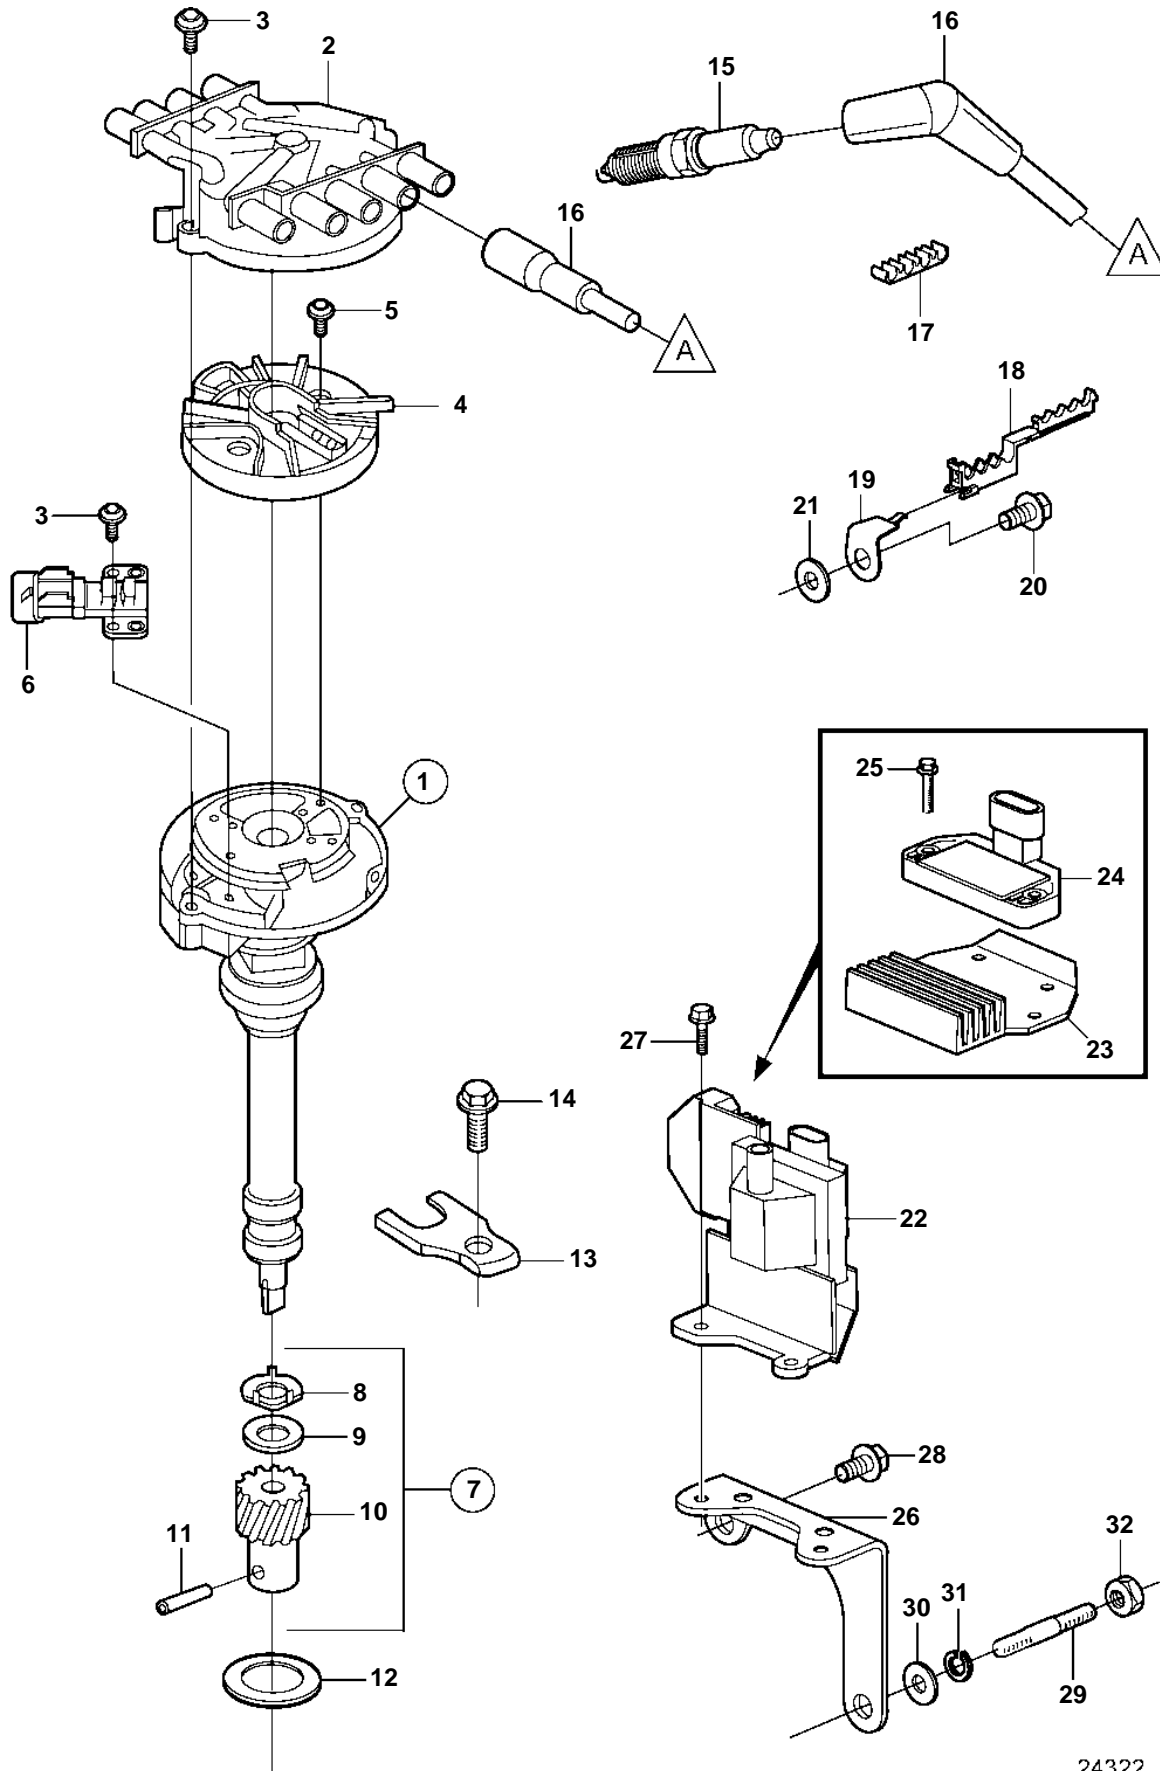

5.0GXi-J, 5.0GXi-JF, 5.0OSi-J, 5.0OSi-JF, 5.0GXi-N

5.0GXi-J, 5.0GXi-JF, 5.0OSi-J, 5.0OSi-JF, 5.0GXi-N

REF	PART NO.	QTY	DESCRIPTION	NOTES
1	3861987	1	Distributor	
2	3858975	1	· Distributor cap	
3	3858976	4	· Bolt	
4	3858977	1	· Rotor	
5	3858978	2	· Bolt	
6	3863130	1	· Sensor, camshaft position	
7	3858980	1	· Kit	
8		1	· · Washer	not sold separately
9		1	· · Washer	not sold separately
10		1	· · Gear	not sold separately
11		1	· · Pin	not sold separately
12	3852109	1	Gasket	
13	3852108	1	Clamp	
14		1	Screw	
15	3858996	2	Kit	4 pack
	3858998	1	Kit	24 pack
16	3888328	1	Ignition cable kit	
17		2	Retainer	
18	3852619	2	Retainer	
19	3856052	2	Bracket	
20		2	Screw	
21	980933	1	Washer	Starboard
22	3861985	1	Coil	
23	3858985	1	· Cooling plate	
24	3858984	1	· Module	
25	3858986	2	· Bolt	
26	3863294	1	Bracket	replaced by next part number
	21132543	1	Bracket	
27	946544	2	Flange screw	
28	3860582	1	Screw	
29	982675	1	Stud	
30	980933	1	Washer	
	982475	1	Spring washer	
31	982679	1	Toothed washer	
32	982672	1	Hexagon nut	