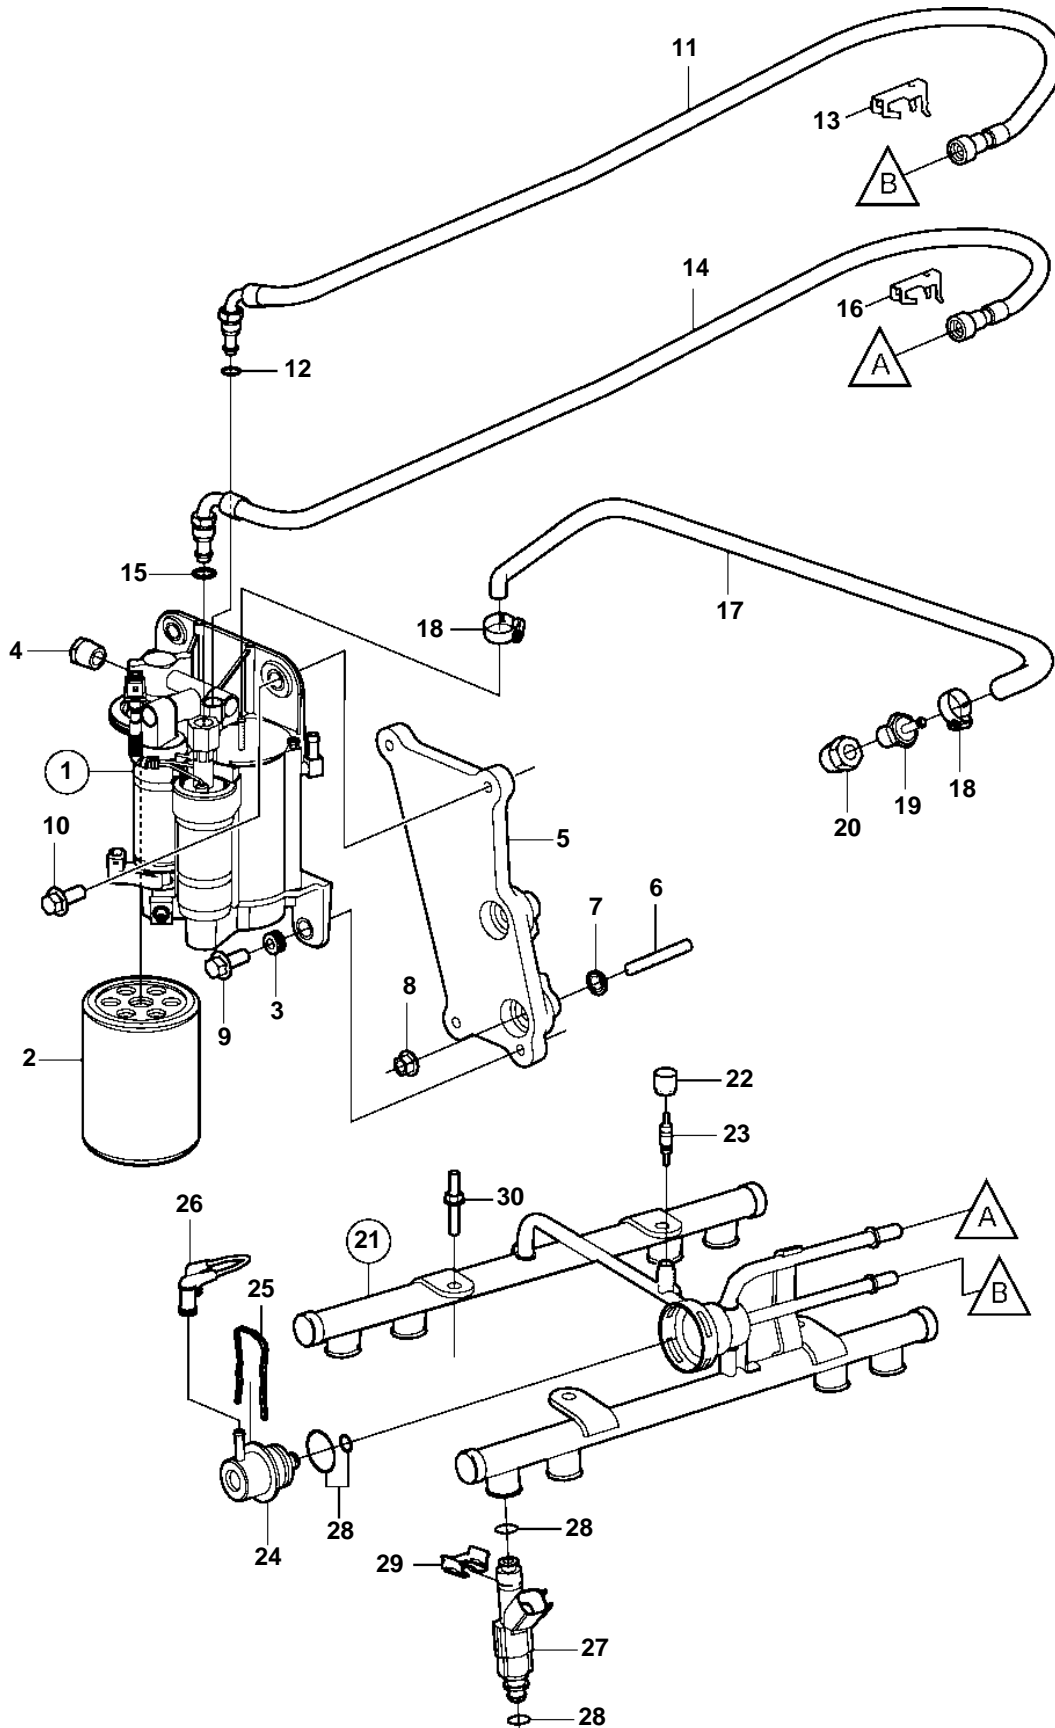

5.0GXi-J, 5.0GXi-JF, 5.0OSi-J, 5.0OSi-JF, 5.0GXi-N

5.0GXi-J, 5.0GXi-JF, 5.0OSi-J, 5.0OSi-JF, 5.0GXi-N

| REF | PART NO. | QTY | DESCRIPTION | NOTES |
|-----|----------|-----|----------------------|---|
| 1 | 3594444 | 1 | Fuel pump | |
| | 3588865 | 1 | · Fuel pump kit | High pressure fuel pump |
| 2 | 3847644 | 1 | · Filter | |
| 3 | 3861396 | 4 | · Rubber bushing | |
| 4 | 3857816 | 1 | Bushing | |
| 5 | 3861031 | 1 | Bracket | |
| 6 | 3860928 | 2 | Stud | |
| 7 | 3860538 | 2 | Nut, speed | |
| 8 | 3853404 | 2 | Nut | |
| 9 | 982702 | 2 | Flange screw | |
| 10 | 982702 | 2 | Flange screw | Sea water cooling |
| | 946472 | 2 | Flange screw | Fresh water cooling |
| 11 | 3862635 | 1 | Fuel pipe | |
| 12 | 3850424 | 1 | · O-ring | |
| 13 | 3887198 | 1 | Locking clip | |
| 14 | 3862634 | 1 | Fuel hose | |
| 15 | 3850423 | 1 | · O-ring | |
| 16 | 3887195 | 1 | Locking clip | |
| 17 | 3807072 | 1 | Kit | |
| 18 | 3860413 | 2 | Hose clamp | |
| 19 | 3860290 | 1 | Nipple | |
| 20 | 3861926 | 1 | Tube fitting | |
| 21 | 3858966 | 1 | Fuel pipe | |
| 22 | 3858972 | 1 | Cardboard tube | |
| 23 | 3858971 | 1 | Valve | |
| 24 | 3858967 | 1 | Fuel press regulator | |
| 25 | 3858968 | 1 | Clip | |
| 26 | 3858974 | 1 | Hose | |
| 27 | 21141691 | 8 | Injector | |
| 28 | 3858981 | 1 | O-ring | Includes 16 o-rings for injectors and 2 o-rings for pressure regulator. |
| 29 | 3858970 | 8 | Retainer | |
| 30 | 3858973 | 4 | Bolt | |