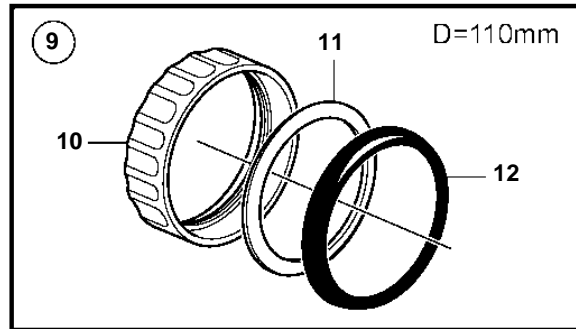

## 5.0GXi-J, 5.0GXi-JF, 5.0OSi-J, 5.0OSi-JF, 5.0GXi-N

REF	PART NO.	QTY	DESCRIPTION	SEE SEC.	NOTES
1	3885696	1	Tachometer		6000 RPM, Black
	21234541	1	Tachometer		6000 RPM, Black
	3885697	1	Tachometer		6000 RPM, White
	21234537	1	Tachometer		6000 RPM, White
2	3884843	1	• Wiring harness		
3	3847841	1	Tachometer kit		6000 RPM, Black
			• Bulletin P-36-9-3	P-36-9-3-EN	New products in the EVC family
3	21234545	1	Tachometer kit		6000 RPM, Black
	3847844	1	Tachometer kit		6000 RPM, White
			• Bulletin P-36-9-3	P-36-9-3-EN	New products in the EVC family
3	21234544	1	Tachometer kit		6000 RPM, White
4	874930	1	Speedometer		White 0-40 Knots, 0-45 MPH
	874917	1	Speedometer		Black 0-40 Knots, 0-45 MPH
	881650	1	Speedometer		White 0-60 Knots, 0-70 MPH
	881645	1	Speedometer		Black 0-60 Knots, 0-70 MPH
	3807508	1	Speedometer		Black, 0-45 MPH
	3807510	1	Speedometer		Black, 0-70 MPH
		1	Speedometer		White, 0-45 MPH, part no longer sold
	3807513	1	Speedometer		White, 0-70 MPH
	3595249	1	Speedometer		Unit neutral, D=110mm, White 0-40 Knots, replaced by next part number
			• Bulletin P-36-9-3	P-36-9-3-EN	New products in the EVC family
4	21265103		Speedometer		Unit neutral, D=110mm, White 0-40 Knots
	3595253	1	Speedometer		Unit neutral, D=110mm, White 0-60 Knots, replaced by next part number
			• Bulletin P-36-9-3	P-36-9-3-EN	New products in the EVC family
4	21265105	1	Speedometer		Unit neutral, D=110mm, White 0-60 Knots
	3595246	1	Speedometer		Unit neutral, D=110mm, Black 0-40 Knots, replaced by next part number
			• Bulletin P-36-9-3	P-36-9-3-EN	New products in the EVC family
4	21265101	1	Speedometer		Unit neutral, D=110mm, Black 0-40 Knots
	3595250	1	Speedometer		Unit neutral, D=110mm, Black 0-60 Knots, replaced by next part number
			• Bulletin P-36-9-3	P-36-9-3-EN	New products in the EVC family
4	21265104	1	Speedometer		Unit neutral, D=110mm, Black 0-60 Knots
5	874708	1	Mounting kit		Black
6	874449	1	• Attaching ring		
7	874706	1	• Gasket		
8	874447	1	• Ring		
9	3847888	1	Mounting kit		Black
			• Bulletin P-36-9-3	P-36-9-3-EN	New products in the EVC family
10	3884098	1	• Attaching ring		
11	3884103	1	• Gasket		
12	3847887	1	• Ring		
13	874732	1	Mounting kit		Chrome
14	874449	1	• Attaching ring		
15	874706	1	• Gasket		
16	874730	1	• Ring		
17	3885216	1	Mounting kit		Chrome
			• Bulletin P-36-9-3	P-36-9-3-EN	New products in the EVC family
18	3884098	1	• Attaching ring		
19	3884103	1	• Gasket		
20	3884096	1	• Ring		
21	881612	1	Brace kit		Black
22	881610	2	• Nut		
23	881608	1	• Brace		
24	881609	2	• Stud		
25	874706	1	• Gasket		
26	874447	1	• Ring		
27	881614	1	Brace kit		Chrome
28	881610	2	• Nut		
29	881608	1	• Brace		
30	881609	2	• Stud		
31	874706	1	• Gasket		
32	874730	1	• Ring		
33	3886791	1	X-ring		For flush mounting.
			• Bulletin P-36-9-3	P-36-9-3-EN	New products in the EVC family