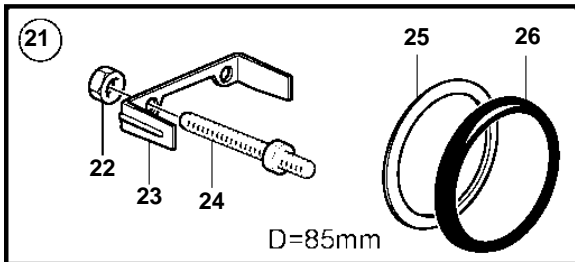

## 5.0GXi-J, 5.0GXi-JF, 5.0OSi-J, 5.0OSi-JF, 5.0GXi-N

REF	PART NO.	QTY	DESCRIPTION	SEE SEC.	NOTES
1	3885696	1	Tachometer		6000 RPM, Black
	21234541	1	Tachometer		6000 RPM, Black
	3885697	1	Tachometer		6000 RPM, White
	21234537	1	Tachometer		6000 RPM, White
2	3884843	1	• Wiring harness		
3	3847841	1	Tachometer kit		6000 RPM, Black
			• Bulletin P-36-9-3	P-36-9-3-EN	New products in the EVC family
3	21234545	1	Tachometer kit		6000 RPM, Black
	3847844	1	Tachometer kit		6000 RPM, White
			• Bulletin P-36-9-3	P-36-9-3-EN	New products in the EVC family
3	21234544	1	Tachometer kit		6000 RPM, White
4	874930	1	Speedometer		White 0-40 Knots, 0-45 MPH
	874917	1	Speedometer		Black 0-40 Knots, 0-45 MPH
	881650	1	Speedometer		White 0-60 Knots, 0-70 MPH
	881645	1	Speedometer		Black 0-60 Knots, 0-70 MPH
	3807508	1	Speedometer		Black, 0-45 MPH
	3807510	1	Speedometer		Black, 0-70 MPH
		1	Speedometer		White, 0-45 MPH, part no longer sold
	3807513	1	Speedometer		White, 0-70 MPH
	3595249	1	Speedometer		Unit neutral, D=110mm, White 0-40 Knots, replaced by next part number
			• Bulletin P-36-9-3	P-36-9-3-EN	New products in the EVC family
4	21265103		Speedometer		Unit neutral, D=110mm, White 0-40 Knots
	3595253	1	Speedometer		Unit neutral, D=110mm, White 0-60 Knots, replaced by next part number
			• Bulletin P-36-9-3	P-36-9-3-EN	New products in the EVC family
4	21265105	1	Speedometer		Unit neutral, D=110mm, White 0-60 Knots
	3595246	1	Speedometer		Unit neutral, D=110mm, Black 0-40 Knots, replaced by next part number
			• Bulletin P-36-9-3	P-36-9-3-EN	New products in the EVC family
4	21265101	1	Speedometer		Unit neutral, D=110mm, Black 0-40 Knots
	3595250	1	Speedometer		Unit neutral, D=110mm, Black 0-60 Knots, replaced by next part number
			• Bulletin P-36-9-3	P-36-9-3-EN	New products in the EVC family
4	21265104	1	Speedometer		Unit neutral, D=110mm, Black 0-60 Knots
5	874708	1	Mounting kit		Black
6	874449	1	• Attaching ring		
7	874706	1	• Gasket		
8	874447	1	• Ring		
9	3847888	1	Mounting kit		Black
			• Bulletin P-36-9-3	P-36-9-3-EN	New products in the EVC family
10	3884098	1	• Attaching ring		
11	3884103	1	• Gasket		
12	3847887	1	• Ring		
13	874732	1	Mounting kit		Chrome
14	874449	1	• Attaching ring		
15	874706	1	• Gasket		
16	874730	1	• Ring		
17	3885216	1	Mounting kit		Chrome
			• Bulletin P-36-9-3	P-36-9-3-EN	New products in the EVC family
18	3884098	1	• Attaching ring		
19	3884103	1	• Gasket		
20	3884096	1	• Ring		
21	881612	1	Brace kit		Black
22	881610	2	• Nut		
23	881608	1	• Brace		
24	881609	2	• Stud		
25	874706	1	• Gasket		
26	874447	1	• Ring		
27	881614	1	Brace kit		Chrome
28	881610	2	• Nut		
29	881608	1	• Brace		
30	881609	2	• Stud		
31	874706	1	• Gasket		
32	874730	1	• Ring		
33	3886791	1	X-ring		For flush mounting.
			• Bulletin P-36-9-3	P-36-9-3-EN	New products in the EVC family