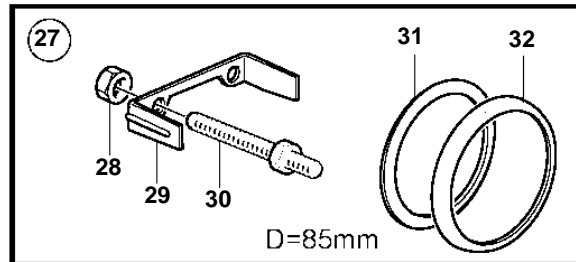

## 5.0GXi-J, 5.0GXi-JF, 5.0OSi-J, 5.0OSi-JF, 5.0GXi-N

REF	PART NO.	QTY	DESCRIPTION	SEE SEC.	NOTES
1	3885696	1	Tachometer		6000 RPM, Black
	21234541	1	Tachometer		6000 RPM, Black
	3885697	1	Tachometer		6000 RPM, White
	21234537	1	Tachometer		6000 RPM, White
2	3884843	1	• Wiring harness		
3	3847841	1	Tachometer kit		6000 RPM, Black
			• Bulletin P-36-9-3	P-36-9-3-EN	New products in the EVC family
3	21234545	1	Tachometer kit		6000 RPM, Black
	3847844	1	Tachometer kit		6000 RPM, White
			• Bulletin P-36-9-3	P-36-9-3-EN	New products in the EVC family
3	21234544	1	Tachometer kit		6000 RPM, White
4	874930	1	Speedometer		White 0-40 Knots, 0-45 MPH
	874917	1	Speedometer		Black 0-40 Knots, 0-45 MPH
	881650	1	Speedometer		White 0-60 Knots, 0-70 MPH
	881645	1	Speedometer		Black 0-60 Knots, 0-70 MPH
	3807508	1	Speedometer		Black, 0-45 MPH
	3807510	1	Speedometer		Black, 0-70 MPH
		1	Speedometer		White, 0-45 MPH, part no longer sold
	3807513	1	Speedometer		White, 0-70 MPH
	3595249	1	Speedometer		Unit neutral, D=110mm, White 0-40 Knots, replaced by next part number
			• Bulletin P-36-9-3	P-36-9-3-EN	New products in the EVC family
4	21265103		Speedometer		Unit neutral, D=110mm, White 0-40 Knots
	3595253	1	Speedometer		Unit neutral, D=110mm, White 0-60 Knots, replaced by next part number
			• Bulletin P-36-9-3	P-36-9-3-EN	New products in the EVC family
4	21265105	1	Speedometer		Unit neutral, D=110mm, White 0-60 Knots
	3595246	1	Speedometer		Unit neutral, D=110mm, Black 0-40 Knots, replaced by next part number
			• Bulletin P-36-9-3	P-36-9-3-EN	New products in the EVC family
4	21265101	1	Speedometer		Unit neutral, D=110mm, Black 0-40 Knots
	3595250	1	Speedometer		Unit neutral, D=110mm, Black 0-60 Knots, replaced by next part number
			• Bulletin P-36-9-3	P-36-9-3-EN	New products in the EVC family
4	21265104	1	Speedometer		Unit neutral, D=110mm, Black 0-60 Knots
5	874708	1	Mounting kit		Black
6	874449	1	• Attaching ring		
7	874706	1	• Gasket		
8	874447	1	• Ring		
9	3847888	1	Mounting kit		Black
			• Bulletin P-36-9-3	P-36-9-3-EN	New products in the EVC family
10	3884098	1	• Attaching ring		
11	3884103	1	• Gasket		
12	3847887	1	• Ring		
13	874732	1	Mounting kit		Chrome
14	874449	1	• Attaching ring		
15	874706	1	• Gasket		
16	874730	1	• Ring		
17	3885216	1	Mounting kit		Chrome
			• Bulletin P-36-9-3	P-36-9-3-EN	New products in the EVC family
18	3884098	1	• Attaching ring		
19	3884103	1	• Gasket		
20	3884096	1	• Ring		
21	881612	1	Brace kit		Black
22	881610	2	• Nut		
23	881608	1	• Brace		
24	881609	2	• Stud		
25	874706	1	• Gasket		
26	874447	1	• Ring		
27	881614	1	Brace kit		Chrome
28	881610	2	• Nut		
29	881608	1	• Brace		
30	881609	2	• Stud		
31	874706	1	• Gasket		
32	874730	1	• Ring		
33	3886791	1	X-ring		For flush mounting.
			• Bulletin P-36-9-3	P-36-9-3-EN	New products in the EVC family