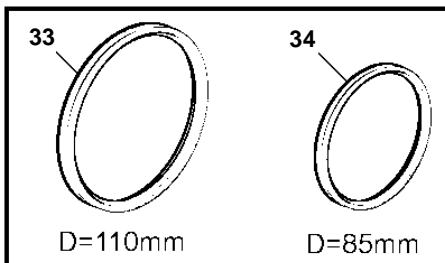

## 5.0GXi-J, 5.0GXi-JF, 5.0OSi-J, 5.0OSi-JF, 5.0GXi-N

REF	PART NO.	QTY	DESCRIPTION	SEE SEC.	NOTES
1	3885696	1	Tachometer		6000 RPM, Black
	21234541	1	Tachometer		6000 RPM, Black
	3885697	1	Tachometer		6000 RPM, White
	21234537	1	Tachometer		6000 RPM, White
2	3884843	1	• Wiring harness		
3	3847841	1	Tachometer kit		6000 RPM, Black
			• Bulletin P-36-9-3	P-36-9-3-EN	New products in the EVC family
3	21234545	1	Tachometer kit		6000 RPM, Black
	3847844	1	Tachometer kit		6000 RPM, White
			• Bulletin P-36-9-3	P-36-9-3-EN	New products in the EVC family
3	21234544	1	Tachometer kit		6000 RPM, White
4	874930	1	Speedometer		White 0-40 Knots, 0-45 MPH
	874917	1	Speedometer		Black 0-40 Knots, 0-45 MPH
	881650	1	Speedometer		White 0-60 Knots, 0-70 MPH
	881645	1	Speedometer		Black 0-60 Knots, 0-70 MPH
	3807508	1	Speedometer		Black, 0-45 MPH
	3807510	1	Speedometer		Black, 0-70 MPH
		1	Speedometer		White, 0-45 MPH, part no longer sold
	3807513	1	Speedometer		White, 0-70 MPH
	3595249	1	Speedometer		Unit neutral, D=110mm, White 0-40 Knots, replaced by next part number
			• Bulletin P-36-9-3	P-36-9-3-EN	New products in the EVC family
4	21265103		Speedometer		Unit neutral, D=110mm, White 0-40 Knots
	3595253	1	Speedometer		Unit neutral, D=110mm, White 0-60 Knots, replaced by next part number
			• Bulletin P-36-9-3	P-36-9-3-EN	New products in the EVC family
4	21265105	1	Speedometer		Unit neutral, D=110mm, White 0-60 Knots
	3595246	1	Speedometer		Unit neutral, D=110mm, Black 0-40 Knots, replaced by next part number
			• Bulletin P-36-9-3	P-36-9-3-EN	New products in the EVC family
4	21265101	1	Speedometer		Unit neutral, D=110mm, Black 0-40 Knots
	3595250	1	Speedometer		Unit neutral, D=110mm, Black 0-60 Knots, replaced by next part number
			• Bulletin P-36-9-3	P-36-9-3-EN	New products in the EVC family
4	21265104	1	Speedometer		Unit neutral, D=110mm, Black 0-60 Knots
5	874708	1	Mounting kit		Black
6	874449	1	• Attaching ring		
7	874706	1	• Gasket		
8	874447	1	• Ring		
9	3847888	1	Mounting kit		Black
			• Bulletin P-36-9-3	P-36-9-3-EN	New products in the EVC family
10	3884098	1	• Attaching ring		
11	3884103	1	• Gasket		
12	3847887	1	• Ring		
13	874732	1	Mounting kit		Chrome
14	874449	1	• Attaching ring		
15	874706	1	• Gasket		
16	874730	1	• Ring		
17	3885216	1	Mounting kit		Chrome
			• Bulletin P-36-9-3	P-36-9-3-EN	New products in the EVC family
18	3884098	1	• Attaching ring		
19	3884103	1	• Gasket		
20	3884096	1	• Ring		
21	881612	1	Brace kit		Black
22	881610	2	• Nut		
23	881608	1	• Brace		
24	881609	2	• Stud		
25	874706	1	• Gasket		
26	874447	1	• Ring		
27	881614	1	Brace kit		Chrome
28	881610	2	• Nut		
29	881608	1	• Brace		
30	881609	2	• Stud		
31	874706	1	• Gasket		
32	874730	1	• Ring		
33	3886791	1	X-ring		For flush mounting.
			• Bulletin P-36-9-3	P-36-9-3-EN	New products in the EVC family