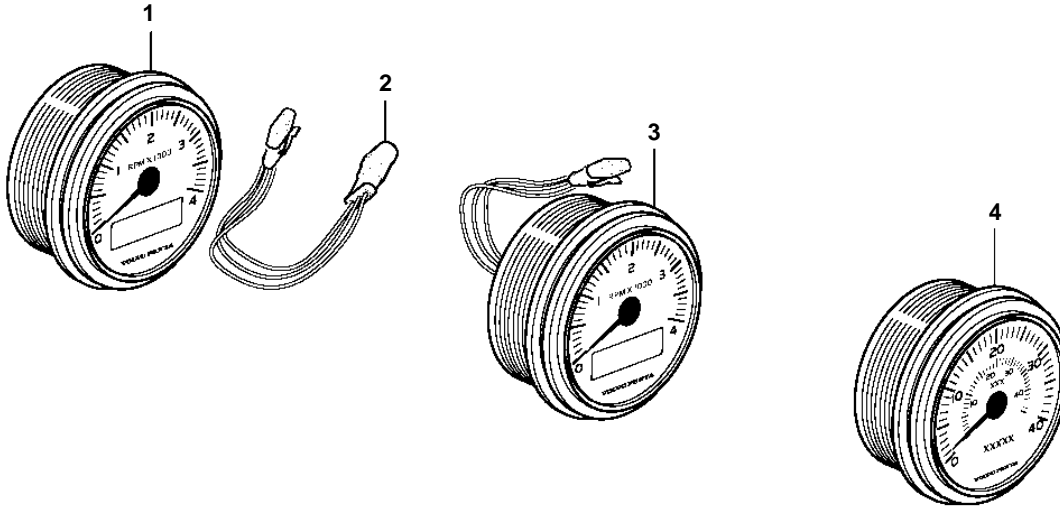

## 5.0GXi-J, 5.0GXi-JF, 5.0OSi-J, 5.0OSi-JF, 5.0GXi-N

REF	PART NO.	QTY	DESCRIPTION	SEE SEC.	NOTES
1	3885696	1	Tachometer		6000 RPM, Black
	21234541	1	Tachometer		6000 RPM, Black
	3885697	1	Tachometer		6000 RPM, White
	21234537	1	Tachometer		6000 RPM, White
2	3884843	1	• Wiring harness		
3	3847841	1	Tachometer kit		6000 RPM, Black
			• Bulletin P-36-9-3	P-36-9-3-EN	New products in the EVC family
3	21234545	1	Tachometer kit		6000 RPM, Black
	3847844	1	Tachometer kit		6000 RPM, White
			• Bulletin P-36-9-3	P-36-9-3-EN	New products in the EVC family
3	21234544	1	Tachometer kit		6000 RPM, White
4	874930	1	Speedometer		White 0-40 Knots, 0-45 MPH
	874917	1	Speedometer		Black 0-40 Knots, 0-45 MPH
	881650	1	Speedometer		White 0-60 Knots, 0-70 MPH
	881645	1	Speedometer		Black 0-60 Knots, 0-70 MPH
	3807508	1	Speedometer		Black, 0-45 MPH
	3807510	1	Speedometer		Black, 0-70 MPH
		1	Speedometer		White, 0-45 MPH, part no longer sold
	3807513	1	Speedometer		White, 0-70 MPH
	3595249	1	Speedometer		Unit neutral, D=110mm, White 0-40 Knots, replaced by next part number
			• Bulletin P-36-9-3	P-36-9-3-EN	New products in the EVC family
4	21265103		Speedometer		Unit neutral, D=110mm, White 0-40 Knots
	3595253	1	Speedometer		Unit neutral, D=110mm, White 0-60 Knots, replaced by next part number
			• Bulletin P-36-9-3	P-36-9-3-EN	New products in the EVC family
4	21265105	1	Speedometer		Unit neutral, D=110mm, White 0-60 Knots
	3595246	1	Speedometer		Unit neutral, D=110mm, Black 0-40 Knots, replaced by next part number
			• Bulletin P-36-9-3	P-36-9-3-EN	New products in the EVC family
4	21265101	1	Speedometer		Unit neutral, D=110mm, Black 0-40 Knots
	3595250	1	Speedometer		Unit neutral, D=110mm, Black 0-60 Knots, replaced by next part number
			• Bulletin P-36-9-3	P-36-9-3-EN	New products in the EVC family
4	21265104	1	Speedometer		Unit neutral, D=110mm, Black 0-60 Knots
5	874708	1	Mounting kit		Black
6	874449	1	• Attaching ring		
7	874706	1	• Gasket		
8	874447	1	• Ring		
9	3847888	1	Mounting kit		Black
			• Bulletin P-36-9-3	P-36-9-3-EN	New products in the EVC family
10	3884098	1	• Attaching ring		
11	3884103	1	• Gasket		
12	3847887	1	• Ring		
13	874732	1	Mounting kit		Chrome
14	874449	1	• Attaching ring		
15	874706	1	• Gasket		
16	874730	1	• Ring		
17	3885216	1	Mounting kit		Chrome
			• Bulletin P-36-9-3	P-36-9-3-EN	New products in the EVC family
18	3884098	1	• Attaching ring		
19	3884103	1	• Gasket		
20	3884096	1	• Ring		
21	881612	1	Brace kit		Black
22	881610	2	• Nut		
23	881608	1	• Brace		
24	881609	2	• Stud		
25	874706	1	• Gasket		
26	874447	1	• Ring		
27	881614	1	Brace kit		Chrome
28	881610	2	• Nut		
29	881608	1	• Brace		
30	881609	2	• Stud		
31	874706	1	• Gasket		
32	874730	1	• Ring		
33	3886791	1	X-ring		For flush mounting.
			• Bulletin P-36-9-3	P-36-9-3-EN	New products in the EVC family