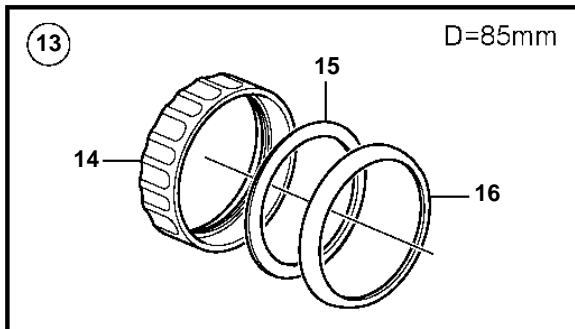

## 5.0GXi-J, 5.0GXi-JF, 5.0OSi-J, 5.0OSi-JF, 5.0GXi-N

REF	PART NO.	QTY	DESCRIPTION	SEE SEC.	NOTES
1	3885696	1	Tachometer		6000 RPM, Black
	21234541	1	Tachometer		6000 RPM, Black
	3885697	1	Tachometer		6000 RPM, White
	21234537	1	Tachometer		6000 RPM, White
2	3884843	1	• Wiring harness		
3	3847841	1	Tachometer kit		6000 RPM, Black
			• Bulletin P-36-9-3	P-36-9-3-EN	New products in the EVC family
3	21234545	1	Tachometer kit		6000 RPM, Black
	3847844	1	Tachometer kit		6000 RPM, White
			• Bulletin P-36-9-3	P-36-9-3-EN	New products in the EVC family
3	21234544	1	Tachometer kit		6000 RPM, White
4	874930	1	Speedometer		White 0-40 Knots, 0-45 MPH
	874917	1	Speedometer		Black 0-40 Knots, 0-45 MPH
	881650	1	Speedometer		White 0-60 Knots, 0-70 MPH
	881645	1	Speedometer		Black 0-60 Knots, 0-70 MPH
	3807508	1	Speedometer		Black, 0-45 MPH
	3807510	1	Speedometer		Black, 0-70 MPH
		1	Speedometer		White, 0-45 MPH, part no longer sold
	3807513	1	Speedometer		White, 0-70 MPH
	3595249	1	Speedometer		Unit neutral, D=110mm, White 0-40 Knots, replaced by next part number
			• Bulletin P-36-9-3	P-36-9-3-EN	New products in the EVC family
4	21265103		Speedometer		Unit neutral, D=110mm, White 0-40 Knots
	3595253	1	Speedometer		Unit neutral, D=110mm, White 0-60 Knots, replaced by next part number
			• Bulletin P-36-9-3	P-36-9-3-EN	New products in the EVC family
4	21265105	1	Speedometer		Unit neutral, D=110mm, White 0-60 Knots
	3595246	1	Speedometer		Unit neutral, D=110mm, Black 0-40 Knots, replaced by next part number
			• Bulletin P-36-9-3	P-36-9-3-EN	New products in the EVC family
4	21265101	1	Speedometer		Unit neutral, D=110mm, Black 0-40 Knots
	3595250	1	Speedometer		Unit neutral, D=110mm, Black 0-60 Knots, replaced by next part number
			• Bulletin P-36-9-3	P-36-9-3-EN	New products in the EVC family
4	21265104	1	Speedometer		Unit neutral, D=110mm, Black 0-60 Knots
5	874708	1	Mounting kit		Black
6	874449	1	• Attaching ring		
7	874706	1	• Gasket		
8	874447	1	• Ring		
9	3847888	1	Mounting kit		Black
			• Bulletin P-36-9-3	P-36-9-3-EN	New products in the EVC family
10	3884098	1	• Attaching ring		
11	3884103	1	• Gasket		
12	3847887	1	• Ring		
13	874732	1	Mounting kit		Chrome
14	874449	1	• Attaching ring		
15	874706	1	• Gasket		
16	874730	1	• Ring		
17	3885216	1	Mounting kit		Chrome
			• Bulletin P-36-9-3	P-36-9-3-EN	New products in the EVC family
18	3884098	1	• Attaching ring		
19	3884103	1	• Gasket		
20	3884096	1	• Ring		
21	881612	1	Brace kit		Black
22	881610	2	• Nut		
23	881608	1	• Brace		
24	881609	2	• Stud		
25	874706	1	• Gasket		
26	874447	1	• Ring		
27	881614	1	Brace kit		Chrome
28	881610	2	• Nut		
29	881608	1	• Brace		
30	881609	2	• Stud		
31	874706	1	• Gasket		
32	874730	1	• Ring		
33	3886791	1	X-ring		For flush mounting.
			• Bulletin P-36-9-3	P-36-9-3-EN	New products in the EVC family