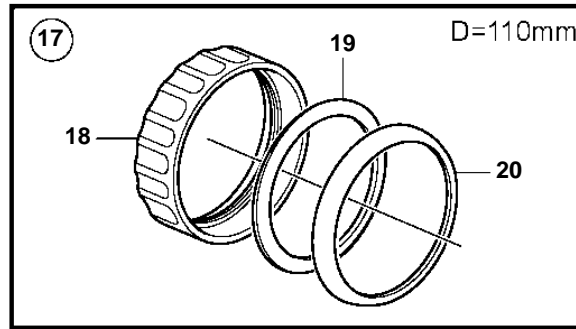

## 5.0GXi-J, 5.0GXi-JF, 5.0OSi-J, 5.0OSi-JF, 5.0GXi-N

REF	PART NO.	QTY	DESCRIPTION	SEE SEC.	NOTES
1	3885696	1	Tachometer		6000 RPM, Black
	21234541	1	Tachometer		6000 RPM, Black
	3885697	1	Tachometer		6000 RPM, White
	21234537	1	Tachometer		6000 RPM, White
2	3884843	1	• Wiring harness		
3	3847841	1	Tachometer kit		6000 RPM, Black
			• Bulletin P-36-9-3	P-36-9-3-EN	New products in the EVC family
3	21234545	1	Tachometer kit		6000 RPM, Black
	3847844	1	Tachometer kit		6000 RPM, White
			• Bulletin P-36-9-3	P-36-9-3-EN	New products in the EVC family
3	21234544	1	Tachometer kit		6000 RPM, White
4	874930	1	Speedometer		White 0-40 Knots, 0-45 MPH
	874917	1	Speedometer		Black 0-40 Knots, 0-45 MPH
	881650	1	Speedometer		White 0-60 Knots, 0-70 MPH
	881645	1	Speedometer		Black 0-60 Knots, 0-70 MPH
	3807508	1	Speedometer		Black, 0-45 MPH
	3807510	1	Speedometer		Black, 0-70 MPH
		1	Speedometer		White, 0-45 MPH, part no longer sold
	3807513	1	Speedometer		White, 0-70 MPH
	3595249	1	Speedometer		Unit neutral, D=110mm, White 0-40 Knots, replaced by next part number
			• Bulletin P-36-9-3	P-36-9-3-EN	New products in the EVC family
4	21265103		Speedometer		Unit neutral, D=110mm, White 0-40 Knots
	3595253	1	Speedometer		Unit neutral, D=110mm, White 0-60 Knots, replaced by next part number
			• Bulletin P-36-9-3	P-36-9-3-EN	New products in the EVC family
4	21265105	1	Speedometer		Unit neutral, D=110mm, White 0-60 Knots
	3595246	1	Speedometer		Unit neutral, D=110mm, Black 0-40 Knots, replaced by next part number
			• Bulletin P-36-9-3	P-36-9-3-EN	New products in the EVC family
4	21265101	1	Speedometer		Unit neutral, D=110mm, Black 0-40 Knots
	3595250	1	Speedometer		Unit neutral, D=110mm, Black 0-60 Knots, replaced by next part number
			• Bulletin P-36-9-3	P-36-9-3-EN	New products in the EVC family
4	21265104	1	Speedometer		Unit neutral, D=110mm, Black 0-60 Knots
5	874708	1	Mounting kit		Black
6	874449	1	• Attaching ring		
7	874706	1	• Gasket		
8	874447	1	• Ring		
9	3847888	1	Mounting kit		Black
			• Bulletin P-36-9-3	P-36-9-3-EN	New products in the EVC family
10	3884098	1	• Attaching ring		
11	3884103	1	• Gasket		
12	3847887	1	• Ring		
13	874732	1	Mounting kit		Chrome
14	874449	1	• Attaching ring		
15	874706	1	• Gasket		
16	874730	1	• Ring		
17	3885216	1	Mounting kit		Chrome
			• Bulletin P-36-9-3	P-36-9-3-EN	New products in the EVC family
18	3884098	1	• Attaching ring		
19	3884103	1	• Gasket		
20	3884096	1	• Ring		
21	881612	1	Brace kit		Black
22	881610	2	• Nut		
23	881608	1	• Brace		
24	881609	2	• Stud		
25	874706	1	• Gasket		
26	874447	1	• Ring		
27	881614	1	Brace kit		Chrome
28	881610	2	• Nut		
29	881608	1	• Brace		
30	881609	2	• Stud		
31	874706	1	• Gasket		
32	874730	1	• Ring		
33	3886791	1	X-ring		For flush mounting.
			• Bulletin P-36-9-3	P-36-9-3-EN	New products in the EVC family