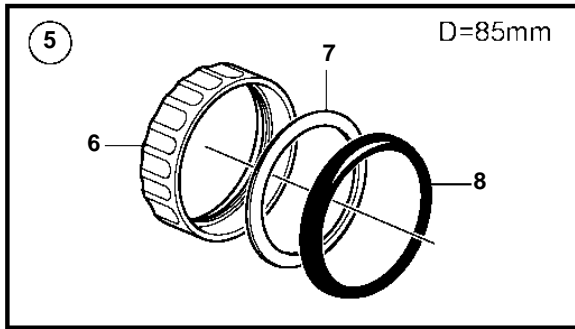

## 5.0GXi-J, 5.0GXi-JF, 5.0OSi-J, 5.0OSi-JF, 5.0GXi-N

REF	PART NO.	QTY	DESCRIPTION	SEE SEC.	NOTES
1	3885696	1	Tachometer		6000 RPM, Black
	21234541	1	Tachometer		6000 RPM, Black
	3885697	1	Tachometer		6000 RPM, White
	21234537	1	Tachometer		6000 RPM, White
2	3884843	1	• Wiring harness		
3	3847841	1	Tachometer kit		6000 RPM, Black
			• Bulletin P-36-9-3	P-36-9-3-EN	New products in the EVC family
3	21234545	1	Tachometer kit		6000 RPM, Black
	3847844	1	Tachometer kit		6000 RPM, White
			• Bulletin P-36-9-3	P-36-9-3-EN	New products in the EVC family
3	21234544	1	Tachometer kit		6000 RPM, White
4	874930	1	Speedometer		White 0-40 Knots, 0-45 MPH
	874917	1	Speedometer		Black 0-40 Knots, 0-45 MPH
	881650	1	Speedometer		White 0-60 Knots, 0-70 MPH
	881645	1	Speedometer		Black 0-60 Knots, 0-70 MPH
	3807508	1	Speedometer		Black, 0-45 MPH
	3807510	1	Speedometer		Black, 0-70 MPH
		1	Speedometer		White, 0-45 MPH, part no longer sold
	3807513	1	Speedometer		White, 0-70 MPH
	3595249	1	Speedometer		Unit neutral, D=110mm, White 0-40 Knots, replaced by next part number
			• Bulletin P-36-9-3	P-36-9-3-EN	New products in the EVC family
4	21265103		Speedometer		Unit neutral, D=110mm, White 0-40 Knots
	3595253	1	Speedometer		Unit neutral, D=110mm, White 0-60 Knots, replaced by next part number
			• Bulletin P-36-9-3	P-36-9-3-EN	New products in the EVC family
4	21265105	1	Speedometer		Unit neutral, D=110mm, White 0-60 Knots
	3595246	1	Speedometer		Unit neutral, D=110mm, Black 0-40 Knots, replaced by next part number
			• Bulletin P-36-9-3	P-36-9-3-EN	New products in the EVC family
4	21265101	1	Speedometer		Unit neutral, D=110mm, Black 0-40 Knots
	3595250	1	Speedometer		Unit neutral, D=110mm, Black 0-60 Knots, replaced by next part number
			• Bulletin P-36-9-3	P-36-9-3-EN	New products in the EVC family
4	21265104	1	Speedometer		Unit neutral, D=110mm, Black 0-60 Knots
5	874708	1	Mounting kit		Black
6	874449	1	• Attaching ring		
7	874706	1	• Gasket		
8	874447	1	• Ring		
9	3847888	1	Mounting kit		Black
			• Bulletin P-36-9-3	P-36-9-3-EN	New products in the EVC family
10	3884098	1	• Attaching ring		
11	3884103	1	• Gasket		
12	3847887	1	• Ring		
13	874732	1	Mounting kit		Chrome
14	874449	1	• Attaching ring		
15	874706	1	• Gasket		
16	874730	1	• Ring		
17	3885216	1	Mounting kit		Chrome
			• Bulletin P-36-9-3	P-36-9-3-EN	New products in the EVC family
18	3884098	1	• Attaching ring		
19	3884103	1	• Gasket		
20	3884096	1	• Ring		
21	881612	1	Brace kit		Black
22	881610	2	• Nut		
23	881608	1	• Brace		
24	881609	2	• Stud		
25	874706	1	• Gasket		
26	874447	1	• Ring		
27	881614	1	Brace kit		Chrome
28	881610	2	• Nut		
29	881608	1	• Brace		
30	881609	2	• Stud		
31	874706	1	• Gasket		
32	874730	1	• Ring		
33	3886791	1	X-ring		For flush mounting.
			• Bulletin P-36-9-3	P-36-9-3-EN	New products in the EVC family