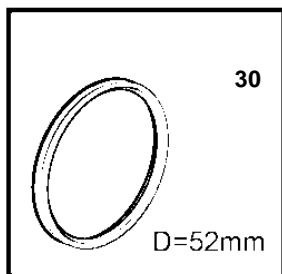

5.0GXi-J, 5.0GXi-JF, 5.0OSi-J, 5.0OSi-JF, 5.0GXi-N

5.0GXi-J, 5.0GXi-JF, 5.0OSi-J, 5.0OSi-JF, 5.0GXi-N

REF	PART NO.	QTY	DESCRIPTION	NOTES
1	874919	1	Oil pressure gauge	Black 0-100 psi
	874932	1	Oil pressure gauge	White, 0-100 psi
	874908	1	Oil pressure gauge	Black, 0-7 bar
	874923	1	Oil pressure gauge	White, 0-7 bar
2	3812881	1	Instrument	Black, Analog
	3812911	1	Instrument	White, Analog
3	881648	1	Trimmer	Black, Digital
	881654	1	Trimmer	White, Digital
4	874904	1	Thermometer, coolant water	Black, 0-120° C
	874921	1	Thermometer, coolant water	White, 0-120° C
	874918	1	Thermometer, coolant water	Black, 40-250° F
	874931	1	Thermometer, coolant water	White, 40-250° F
5	881649	1	Voltmeter	12V, Black
	881658	1	Voltmeter	12V, White
6	874915	1	Instrument, alarm	Black
	874927	1	Instrument, alarm	White
7	874914	1	Fuel gauge	Black
	874926	1	Fuel gauge	White
8	3809992	1	Water level gauge, water tank	Black
	3809993	1	Water level gauge, water tank	White
9	3812914	1	Rudder indicator	Black
	3812917	1	Rudder indicator	White
10	874709	1	Mounting kit	Black
11	874450	1	· Attaching ring	
12	874707	1	· Gasket	
13	874448	1	· Ring	
14	874733	1	Mounting kit	Chrome
15	874450	1	· Attaching ring	
16	874707	1	· Gasket	
17	874731	1	· Ring	
18	881611	1	Brace kit	Black
19	881610	2	· Nut	
20	881607	1	· Brace	
21	881609	2	· Stud	
22	874707	1	· Gasket	
23	874448	1	· Ring	
24	881613	1	Brace kit	Chrome
25	881610	2	· Nut	
26	881607	1	· Brace	
27	881609	2	· Stud	
28	874707	1	· Gasket	
29	874731	1	· Ring	
30	874843	1	X-ring	For flush mounting.
31	874759	1	Extension cable/verl	L=1000mm
	3807043	1	Extension cable/verl	L=3000mm
32	3817974	1	Alarm	