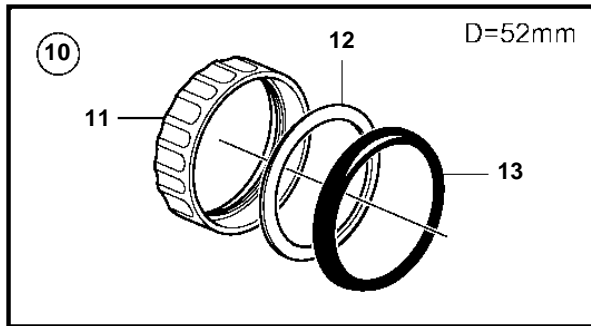

5.0GXi-J, 5.0GXi-JF, 5.0OSi-J, 5.0OSi-JF, 5.0GXi-N

5.0GXi-J, 5.0GXi-JF, 5.0OSi-J, 5.0OSi-JF, 5.0GXi-N

REF	PART NO.	QTY	DESCRIPTION	NOTES
1	874919	1	Oil pressure gauge	Black 0-100 psi
	874932	1	Oil pressure gauge	White, 0-100 psi
	874908	1	Oil pressure gauge	Black, 0-7 bar
	874923	1	Oil pressure gauge	White, 0-7 bar
2	3812881	1	Instrument	Black, Analog
	3812911	1	Instrument	White, Analog
3	881648	1	Trimmer	Black, Digital
	881654	1	Trimmer	White, Digital
4	874904	1	Thermometer, coolant water	Black, 0-120° C
	874921	1	Thermometer, coolant water	White, 0-120° C
	874918	1	Thermometer, coolant water	Black, 40-250° F
	874931	1	Thermometer, coolant water	White, 40-250° F
5	881649	1	Voltmeter	12V, Black
	881658	1	Voltmeter	12V, White
6	874915	1	Instrument, alarm	Black
	874927	1	Instrument, alarm	White
7	874914	1	Fuel gauge	Black
	874926	1	Fuel gauge	White
8	3809992	1	Water level gauge, water tank	Black
	3809993	1	Water level gauge, water tank	White
9	3812914	1	Rudder indicator	Black
	3812917	1	Rudder indicator	White
10	874709	1	Mounting kit	Black
11	874450	1	· Attaching ring	
12	874707	1	· Gasket	
13	874448	1	· Ring	
14	874733	1	Mounting kit	Chrome
15	874450	1	· Attaching ring	
16	874707	1	· Gasket	
17	874731	1	· Ring	
18	881611	1	Brace kit	Black
19	881610	2	· Nut	
20	881607	1	· Brace	
21	881609	2	· Stud	
22	874707	1	· Gasket	
23	874448	1	· Ring	
24	881613	1	Brace kit	Chrome
25	881610	2	· Nut	
26	881607	1	· Brace	
27	881609	2	· Stud	
28	874707	1	· Gasket	
29	874731	1	· Ring	
30	874843	1	X-ring	For flush mounting.
31	874759	1	Extension cable/verl	L=1000mm
	3807043	1	Extension cable/verl	L=3000mm
32	3817974	1	Alarm	