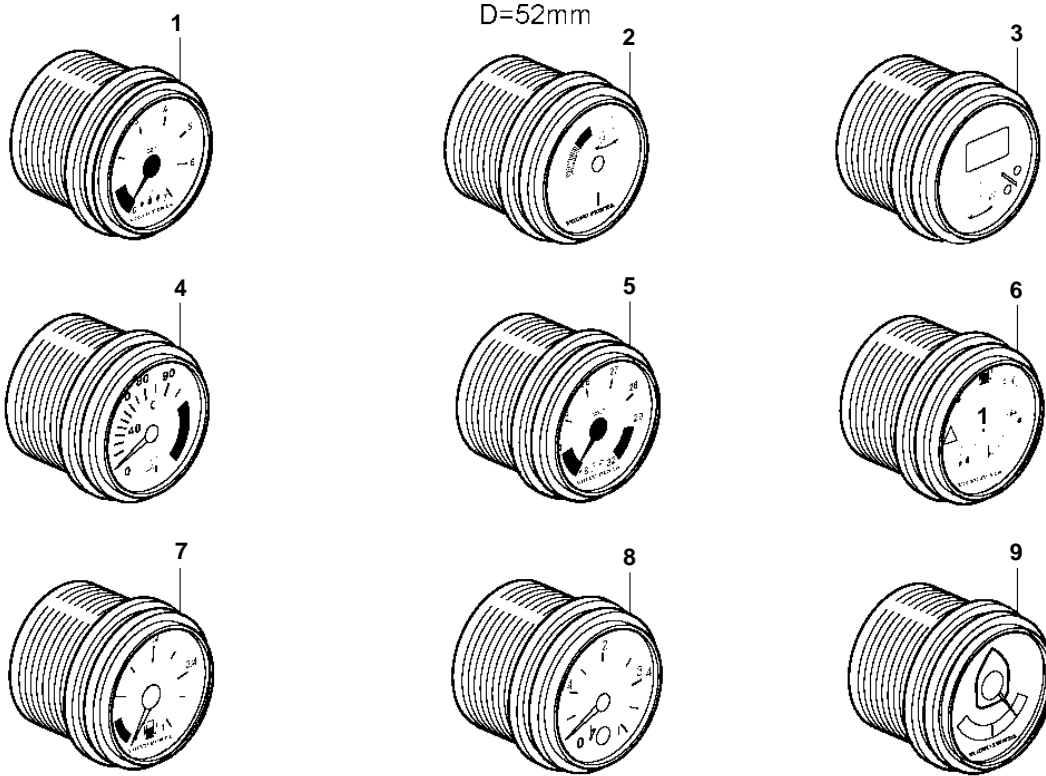

5.0GXi-J, 5.0GXi-JF, 5.0OSi-J, 5.0OSi-JF, 5.0GXi-N

5.0GXi-J, 5.0GXi-JF, 5.0OSi-J, 5.0OSi-JF, 5.0GXi-N

REF	PART NO.	QTY	DESCRIPTION	NOTES
1	874919	1	Oil pressure gauge	Black 0-100 psi
	874932	1	Oil pressure gauge	White, 0-100 psi
	874908	1	Oil pressure gauge	Black, 0-7 bar
	874923	1	Oil pressure gauge	White, 0-7 bar
2	3812881	1	Instrument	Black, Analog
	3812911	1	Instrument	White, Analog
3	881648	1	Trimmer	Black, Digital
	881654	1	Trimmer	White, Digital
4	874904	1	Thermometer, coolant water	Black, 0-120° C
	874921	1	Thermometer, coolant water	White, 0-120° C
	874918	1	Thermometer, coolant water	Black, 40-250° F
	874931	1	Thermometer, coolant water	White, 40-250° F
5	881649	1	Voltmeter	12V, Black
	881658	1	Voltmeter	12V, White
6	874915	1	Instrument, alarm	Black
	874927	1	Instrument, alarm	White
7	874914	1	Fuel gauge	Black
	874926	1	Fuel gauge	White
8	3809992	1	Water level gauge, water tank	Black
	3809993	1	Water level gauge, water tank	White
9	3812914	1	Rudder indicator	Black
	3812917	1	Rudder indicator	White
10	874709	1	Mounting kit	Black
11	874450	1	· Attaching ring	
12	874707	1	· Gasket	
13	874448	1	· Ring	
14	874733	1	Mounting kit	Chrome
15	874450	1	· Attaching ring	
16	874707	1	· Gasket	
17	874731	1	· Ring	
18	881611	1	Brace kit	Black
19	881610	2	· Nut	
20	881607	1	· Brace	
21	881609	2	· Stud	
22	874707	1	· Gasket	
23	874448	1	· Ring	
24	881613	1	Brace kit	Chrome
25	881610	2	· Nut	
26	881607	1	· Brace	
27	881609	2	· Stud	
28	874707	1	· Gasket	
29	874731	1	· Ring	
30	874843	1	X-ring	For flush mounting.
31	874759	1	Extension cable/verl	L=1000mm
	3807043	1	Extension cable/verl	L=3000mm
32	3817974	1	Alarm	