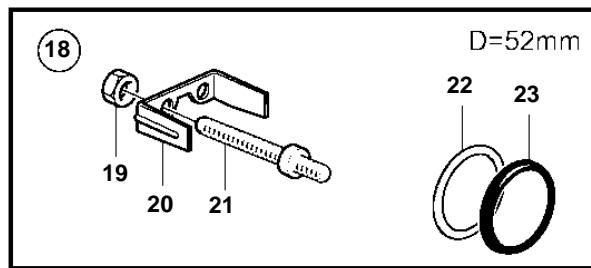

5.0GXi-J, 5.0GXi-JF, 5.0OSi-J, 5.0OSi-JF, 5.0GXi-N

5.0GXi-J, 5.0GXi-JF, 5.0OSi-J, 5.0OSi-JF, 5.0GXi-N

REF	PART NO.	QTY	DESCRIPTION	NOTES
1	874919	1	Oil pressure gauge	Black 0-100 psi
	874932	1	Oil pressure gauge	White, 0-100 psi
	874908	1	Oil pressure gauge	Black, 0-7 bar
	874923	1	Oil pressure gauge	White, 0-7 bar
2	3812881	1	Instrument	Black, Analog
	3812911	1	Instrument	White, Analog
3	881648	1	Trimmer	Black, Digital
	881654	1	Trimmer	White, Digital
4	874904	1	Thermometer, coolant water	Black, 0-120° C
	874921	1	Thermometer, coolant water	White, 0-120° C
	874918	1	Thermometer, coolant water	Black, 40-250° F
	874931	1	Thermometer, coolant water	White, 40-250° F
5	881649	1	Voltmeter	12V, Black
	881658	1	Voltmeter	12V, White
6	874915	1	Instrument, alarm	Black
	874927	1	Instrument, alarm	White
7	874914	1	Fuel gauge	Black
	874926	1	Fuel gauge	White
8	3809992	1	Water level gauge, water tank	Black
	3809993	1	Water level gauge, water tank	White
9	3812914	1	Rudder indicator	Black
	3812917	1	Rudder indicator	White
10	874709	1	Mounting kit	Black
11	874450	1	· Attaching ring	
12	874707	1	· Gasket	
13	874448	1	· Ring	
14	874733	1	Mounting kit	Chrome
15	874450	1	· Attaching ring	
16	874707	1	· Gasket	
17	874731	1	· Ring	
18	881611	1	Brace kit	Black
19	881610	2	· Nut	
20	881607	1	· Brace	
21	881609	2	· Stud	
22	874707	1	· Gasket	
23	874448	1	· Ring	
24	881613	1	Brace kit	Chrome
25	881610	2	· Nut	
26	881607	1	· Brace	
27	881609	2	· Stud	
28	874707	1	· Gasket	
29	874731	1	· Ring	
30	874843	1	X-ring	For flush mounting.
31	874759	1	Extension cable/verl	L=1000mm
	3807043	1	Extension cable/verl	L=3000mm
32	3817974	1	Alarm	