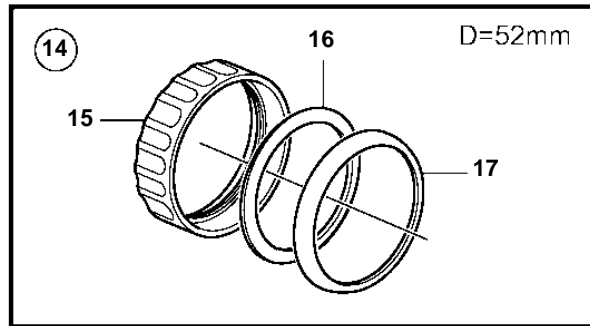

5.0GXi-J, 5.0GXi-JF, 5.0OSi-J, 5.0OSi-JF, 5.0GXi-N

5.0GXi-J, 5.0GXi-JF, 5.0OSi-J, 5.0OSi-JF, 5.0GXi-N

REF	PART NO.	QTY	DESCRIPTION	NOTES
1	874919	1	Oil pressure gauge	Black 0-100 psi
	874932	1	Oil pressure gauge	White, 0-100 psi
	874908	1	Oil pressure gauge	Black, 0-7 bar
	874923	1	Oil pressure gauge	White, 0-7 bar
2	3812881	1	Instrument	Black, Analog
	3812911	1	Instrument	White, Analog
3	881648	1	Trimmer	Black, Digital
	881654	1	Trimmer	White, Digital
4	874904	1	Thermometer, coolant water	Black, 0-120° C
	874921	1	Thermometer, coolant water	White, 0-120° C
	874918	1	Thermometer, coolant water	Black, 40-250° F
	874931	1	Thermometer, coolant water	White, 40-250° F
5	881649	1	Voltmeter	12V, Black
	881658	1	Voltmeter	12V, White
6	874915	1	Instrument, alarm	Black
	874927	1	Instrument, alarm	White
7	874914	1	Fuel gauge	Black
	874926	1	Fuel gauge	White
8	3809992	1	Water level gauge, water tank	Black
	3809993	1	Water level gauge, water tank	White
9	3812914	1	Rudder indicator	Black
	3812917	1	Rudder indicator	White
10	874709	1	Mounting kit	Black
11	874450	1	· Attaching ring	
12	874707	1	· Gasket	
13	874448	1	· Ring	
14	874733	1	Mounting kit	Chrome
15	874450	1	· Attaching ring	
16	874707	1	· Gasket	
17	874731	1	· Ring	
18	881611	1	Brace kit	Black
19	881610	2	· Nut	
20	881607	1	· Brace	
21	881609	2	· Stud	
22	874707	1	· Gasket	
23	874448	1	· Ring	
24	881613	1	Brace kit	Chrome
25	881610	2	· Nut	
26	881607	1	· Brace	
27	881609	2	· Stud	
28	874707	1	· Gasket	
29	874731	1	· Ring	
30	874843	1	X-ring	For flush mounting.
31	874759	1	Extension cable/verl	L=1000mm
	3807043	1	Extension cable/verl	L=3000mm
32	3817974	1	Alarm	