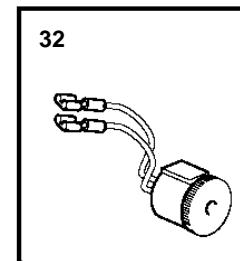

5.0GXi-J, 5.0GXi-JF, 5.0OSi-J, 5.0OSi-JF, 5.0GXi-N

5.0GXi-J, 5.0GXi-JF, 5.0OSi-J, 5.0OSi-JF, 5.0GXi-N

REF	PART NO.	QTY	DESCRIPTION	NOTES
1	874919	1	Oil pressure gauge	Black 0-100 psi
	874932	1	Oil pressure gauge	White, 0-100 psi
	874908	1	Oil pressure gauge	Black, 0-7 bar
	874923	1	Oil pressure gauge	White, 0-7 bar
2	3812881	1	Instrument	Black, Analog
	3812911	1	Instrument	White, Analog
3	881648	1	Trimmer	Black, Digital
	881654	1	Trimmer	White, Digital
4	874904	1	Thermometer, coolant water	Black, 0-120° C
	874921	1	Thermometer, coolant water	White, 0-120° C
	874918	1	Thermometer, coolant water	Black, 40-250° F
	874931	1	Thermometer, coolant water	White, 40-250° F
5	881649	1	Voltmeter	12V, Black
	881658	1	Voltmeter	12V, White
6	874915	1	Instrument, alarm	Black
	874927	1	Instrument, alarm	White
7	874914	1	Fuel gauge	Black
	874926	1	Fuel gauge	White
8	3809992	1	Water level gauge, water tank	Black
	3809993	1	Water level gauge, water tank	White
9	3812914	1	Rudder indicator	Black
	3812917	1	Rudder indicator	White
10	874709	1	Mounting kit	Black
11	874450	1	· Attaching ring	
12	874707	1	· Gasket	
13	874448	1	· Ring	
14	874733	1	Mounting kit	Chrome
15	874450	1	· Attaching ring	
16	874707	1	· Gasket	
17	874731	1	· Ring	
18	881611	1	Brace kit	Black
19	881610	2	· Nut	
20	881607	1	· Brace	
21	881609	2	· Stud	
22	874707	1	· Gasket	
23	874448	1	· Ring	
24	881613	1	Brace kit	Chrome
25	881610	2	· Nut	
26	881607	1	· Brace	
27	881609	2	· Stud	
28	874707	1	· Gasket	
29	874731	1	· Ring	
30	874843	1	X-ring	For flush mounting.
31	874759	1	Extension cable/verl	L=1000mm
	3807043	1	Extension cable/verl	L=3000mm
32	3817974	1	Alarm	