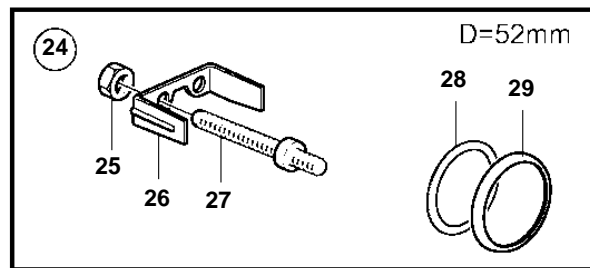

5.0GXi-J, 5.0GXi-JF, 5.0OSi-J, 5.0OSi-JF, 5.0GXi-N

5.0GXi-J, 5.0GXi-JF, 5.0OSi-J, 5.0OSi-JF, 5.0GXi-N

REF	PART NO.	QTY	DESCRIPTION	NOTES
1	874919	1	Oil pressure gauge	Black 0-100 psi
	874932	1	Oil pressure gauge	White, 0-100 psi
	874908	1	Oil pressure gauge	Black, 0-7 bar
	874923	1	Oil pressure gauge	White, 0-7 bar
2	3812881	1	Instrument	Black, Analog
	3812911	1	Instrument	White, Analog
3	881648	1	Trimmer	Black, Digital
	881654	1	Trimmer	White, Digital
4	874904	1	Thermometer, coolant water	Black, 0-120° C
	874921	1	Thermometer, coolant water	White, 0-120° C
	874918	1	Thermometer, coolant water	Black, 40-250° F
	874931	1	Thermometer, coolant water	White, 40-250° F
5	881649	1	Voltmeter	12V, Black
	881658	1	Voltmeter	12V, White
6	874915	1	Instrument, alarm	Black
	874927	1	Instrument, alarm	White
7	874914	1	Fuel gauge	Black
	874926	1	Fuel gauge	White
8	3809992	1	Water level gauge, water tank	Black
	3809993	1	Water level gauge, water tank	White
9	3812914	1	Rudder indicator	Black
	3812917	1	Rudder indicator	White
10	874709	1	Mounting kit	Black
11	874450	1	· Attaching ring	
12	874707	1	· Gasket	
13	874448	1	· Ring	
14	874733	1	Mounting kit	Chrome
15	874450	1	· Attaching ring	
16	874707	1	· Gasket	
17	874731	1	· Ring	
18	881611	1	Brace kit	Black
19	881610	2	· Nut	
20	881607	1	· Brace	
21	881609	2	· Stud	
22	874707	1	· Gasket	
23	874448	1	· Ring	
24	881613	1	Brace kit	Chrome
25	881610	2	· Nut	
26	881607	1	· Brace	
27	881609	2	· Stud	
28	874707	1	· Gasket	
29	874731	1	· Ring	
30	874843	1	X-ring	For flush mounting.
31	874759	1	Extension cable/verl	L=1000mm
	3807043	1	Extension cable/verl	L=3000mm
32	3817974	1	Alarm	