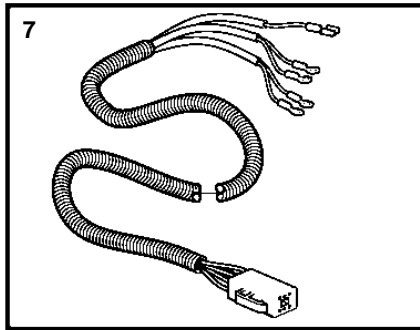

5.0GXi-J, 5.0GXi-JF, 5.0OSi-J, 5.0OSi-JF, 5.0GXi-N

5.0GXi-J, 5.0GXi-JF, 5.0OSi-J, 5.0OSi-JF, 5.0GXi-N

REF	PART NO.	QTY	DESCRIPTION	SEE SEC.	NOTES
1	881801	1	Wiring harness		Included in EVC cable kit 3587052., L=2,0m
2	3587071	1	Starter switch		
3	859953	1	· Key		State key code when ordering.
			· Bulletin 49-30	49-30-EN	Key P/N 859953
4	3887304	1	Control unit		
			· Bulletin P-28-4-11	P-28-4-11-EN	Deleted Control Units
4	3589927	1	Software		Warehouse programming. This p/n can not be ordered, but will be used for invoicing.
	3589926	1	Software		Vodia-programming. This p/n can not be ordered, but will be used for invoicing.
5	21207240	1	Wiring harness		HIU to Engine.
6	3807228	1	Wiring harness		For Trim instrument and Instrument light, L=0.5m
7	3807229	1	Wiring harness		For fuel level sender, L=5.0m
8	3885806	1	Wiring harness		For trim pump and trim sender, Included in EVC cable kit 3587052., L=5.0m
9	3842733	1	Extension cable\verl		L=3.0m, 6-Way
	3842734	1	Extension cable\verl		L=5.0m, 6-Way
	3842735	1	Extension cable\verl		L=7.0m, 6-Way
	3842736	1	Extension cable\verl		L=9.0m, 6-Way
	3842737	1	Extension cable\verl		L=11.0m, 6-Way
10	888248	1	Extension cable\verl		Multilink., L=10.0' (3.0m), 8-way.
	888249	1	Extension cable\verl		L=5.0m, 8-way.
	888250	1	Extension cable\verl		L=23.0' (7.0m), 8-way.
	888251	1	Extension cable\verl		L=9.0m, 8-way.
	888253	1	Extension cable\verl		L=11,00m, 8-way.
11	3840433	1	Sealing plug		Plug for connection in HIU when reverse gear is used.
12	3884818	1	Display, kit		Replaced by 3849972
	3849972	1	Display		Replaced by 3595108
	3595108	1	Display		Replaced by 21173162
	21173162	1	Display		
13		1	· Display		
14	830928	4	· Stud		
15	830930	4	· Nut		
16	3588207	1	· Cable kit		
17	3848966	1	Control unit		
			· Bulletin P-38-1-1	P-38-1-1-EN	ADU - Automatic Dimmer Unit
18	873112	1	Position sensor		SOLAS
19	3594603	1	Wiring harness		SOLAS