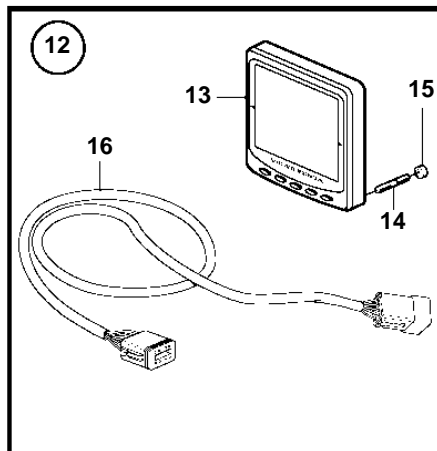

5.0GXi-J, 5.0GXi-JF, 5.0OSi-J, 5.0OSi-JF, 5.0GXi-N

5.0GXi-J, 5.0GXi-JF, 5.0OSi-J, 5.0OSi-JF, 5.0GXi-N

REF	PART NO.	QTY	DESCRIPTION	SEE SEC.	NOTES
1	881801	1	Wiring harness		Included in EVC cable kit 3587052., L=2,0m
2	3587071	1	Starter switch		
3	859953	1	· Key		State key code when ordering.
			· Bulletin 49-30	49-30-EN	Key P/N 859953
4	3887304	1	Control unit		
			· Bulletin P-28-4-11	P-28-4-11-EN	Deleted Control Units
4	3589927	1	Software		Warehouse programming. This p/n can not be ordered, but will be used for invoicing.
	3589926	1	Software		Vodia-programming. This p/n can not be ordered, but will be used for invoicing.
5	21207240	1	Wiring harness		HIU to Engine.
6	3807228	1	Wiring harness		For Trim instrument and Instrument light, L=0.5m
7	3807229	1	Wiring harness		For fuel level sender, L=5.0m
8	3885806	1	Wiring harness		For trim pump and trim sender, Included in EVC cable kit 3587052., L=5.0m
9	3842733	1	Extension cable\verl		L=3.0m, 6-Way
	3842734	1	Extension cable\verl		L=5.0m, 6-Way
	3842735	1	Extension cable\verl		L=7.0m, 6-Way
	3842736	1	Extension cable\verl		L=9.0m, 6-Way
	3842737	1	Extension cable\verl		L=11.0m, 6-Way
10	888248	1	Extension cable\verl		Multilink., L=10.0' (3.0m), 8-way.
	888249	1	Extension cable\verl		L=5.0m, 8-way.
	888250	1	Extension cable\verl		L=23.0' (7.0m), 8-way.
	888251	1	Extension cable\verl		L=9.0m, 8-way.
	888253	1	Extension cable\verl		L=11,00m, 8-way.
11	3840433	1	Sealing plug		Plug for connection in HIU when reverse gear is used.
12	3884818	1	Display, kit		Replaced by 3849972
	3849972	1	Display		Replaced by 3595108
	3595108	1	Display		Replaced by 21173162
	21173162	1	Display		
13		1	· Display		
14	830928	4	· Stud		
15	830930	4	· Nut		
16	3588207	1	· Cable kit		
17	3848966	1	Control unit		
			· Bulletin P-38-1-1	P-38-1-1-EN	ADU - Automatic Dimmer Unit
18	873112	1	Position sensor		SOLAS
19	3594603	1	Wiring harness		SOLAS