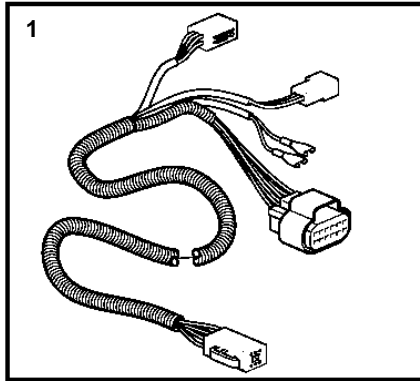

5.0GXi-J, 5.0GXi-JF, 5.0OSi-J, 5.0OSi-JF, 5.0GXi-N

5.0GXi-J, 5.0GXi-JF, 5.0OSi-J, 5.0OSi-JF, 5.0GXi-N

REF	PART NO.	QTY	DESCRIPTION	SEE SEC.	NOTES
1	881801	1	Wiring harness		Included in EVC cable kit 3587052., L=2,0m
2	3587071	1	Starter switch		
3	859953	1	· Key		State key code when ordering.
			· Bulletin 49-30	49-30-EN	Key P/N 859953
4	3887304	1	Control unit		
			· Bulletin P-28-4-11	P-28-4-11-EN	Deleted Control Units
4	3589927	1	Software		Warehouse programming. This p/n can not be ordered, but will be used for invoicing.
	3589926	1	Software		Vodia-programming. This p/n can not be ordered, but will be used for invoicing.
5	21207240	1	Wiring harness		HIU to Engine.
6	3807228	1	Wiring harness		For Trim instrument and Instrument light, L=0.5m
7	3807229	1	Wiring harness		For fuel level sender, L=5.0m
8	3885806	1	Wiring harness		For trim pump and trim sender, Included in EVC cable kit 3587052., L=5.0m
9	3842733	1	Extension cable\verl		L=3.0m, 6-Way
	3842734	1	Extension cable\verl		L=5.0m, 6-Way
	3842735	1	Extension cable\verl		L=7.0m, 6-Way
	3842736	1	Extension cable\verl		L=9.0m, 6-Way
	3842737	1	Extension cable\verl		L=11.0m, 6-Way
10	888248	1	Extension cable\verl		Multilink., L=10.0' (3.0m), 8-way.
	888249	1	Extension cable\verl		L=5.0m, 8-way.
	888250	1	Extension cable\verl		L=23.0' (7.0m), 8-way.
	888251	1	Extension cable\verl		L=9.0m, 8-way.
	888253	1	Extension cable\verl		L=11,00m, 8-way.
11	3840433	1	Sealing plug		Plug for connection in HIU when reverse gear is used.
12	3884818	1	Display, kit		Replaced by 3849972
	3849972	1	Display		Replaced by 3595108
	3595108	1	Display		Replaced by 21173162
	21173162	1	Display		
13		1	· Display		
14	830928	4	· Stud		
15	830930	4	· Nut		
16	3588207	1	· Cable kit		
17	3848966	1	Control unit		
			· Bulletin P-38-1-1	P-38-1-1-EN	ADU - Automatic Dimmer Unit
18	873112	1	Position sensor		SOLAS
19	3594603	1	Wiring harness		SOLAS