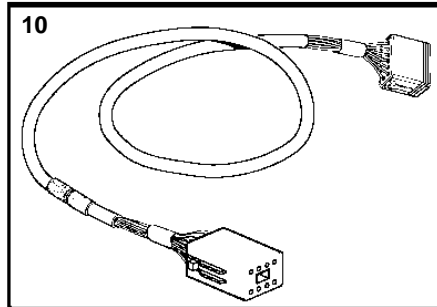

5.0GXi-J, 5.0GXi-JF, 5.0OSi-J, 5.0OSi-JF, 5.0GXi-N

5.0GXi-J, 5.0GXi-JF, 5.0OSi-J, 5.0OSi-JF, 5.0GXi-N

REF	PART NO.	QTY	DESCRIPTION	SEE SEC.	NOTES
1	881801	1	Wiring harness		Included in EVC cable kit 3587052., L=2,0m
2	3587071	1	Starter switch		
3	859953	1	· Key		State key code when ordering.
			· Bulletin 49-30	49-30-EN	Key P/N 859953
4	3887304	1	Control unit		
			· Bulletin P-28-4-11	P-28-4-11-EN	Deleted Control Units
4	3589927	1	Software		Warehouse programming. This p/n can not be ordered, but will be used for invoicing.
	3589926	1	Software		Vodia-programming. This p/n can not be ordered, but will be used for invoicing.
5	21207240	1	Wiring harness		HIU to Engine.
6	3807228	1	Wiring harness		For Trim instrument and Instrument light, L=0.5m
7	3807229	1	Wiring harness		For fuel level sender, L=5.0m
8	3885806	1	Wiring harness		For trim pump and trim sender, Included in EVC cable kit 3587052., L=5.0m
9	3842733	1	Extension cable\verl		L=3.0m, 6-Way
	3842734	1	Extension cable\verl		L=5.0m, 6-Way
	3842735	1	Extension cable\verl		L=7.0m, 6-Way
	3842736	1	Extension cable\verl		L=9.0m, 6-Way
	3842737	1	Extension cable\verl		L=11.0m, 6-Way
10	888248	1	Extension cable\verl		Multilink., L=10.0' (3.0m), 8-way.
	888249	1	Extension cable\verl		L=5.0m, 8-way.
	888250	1	Extension cable\verl		L=23.0' (7.0m), 8-way.
	888251	1	Extension cable\verl		L=9.0m, 8-way.
	888253	1	Extension cable\verl		L=11,00m, 8-way.
11	3840433	1	Sealing plug		Plug for connection in HIU when reverse gear is used.
12	3884818	1	Display, kit		Replaced by 3849972
	3849972	1	Display		Replaced by 3595108
	3595108	1	Display		Replaced by 21173162
	21173162	1	Display		
13		1	· Display		
14	830928	4	· Stud		
15	830930	4	· Nut		
16	3588207	1	· Cable kit		
17	3848966	1	Control unit		
			· Bulletin P-38-1-1	P-38-1-1-EN	ADU - Automatic Dimmer Unit
18	873112	1	Position sensor		SOLAS
19	3594603	1	Wiring harness		SOLAS