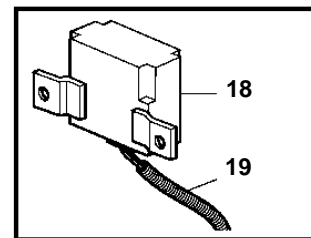

5.0GXi-J, 5.0GXi-JF, 5.0OSi-J, 5.0OSi-JF, 5.0GXi-N

5.0GXi-J, 5.0GXi-JF, 5.0OSi-J, 5.0OSi-JF, 5.0GXi-N

REF	PART NO.	QTY	DESCRIPTION	SEE SEC.	NOTES
1	881801	1	Wiring harness		Included in EVC cable kit 3587052., L=2,0m
2	3587071	1	Starter switch		
3	859953	1	· Key		State key code when ordering.
			· Bulletin 49-30	49-30-EN	Key P/N 859953
4	3887304	1	Control unit		
			· Bulletin P-28-4-11	P-28-4-11-EN	Deleted Control Units
4	3589927	1	Software		Warehouse programming. This p/n can not be ordered, but will be used for invoicing.
	3589926	1	Software		Vodia-programming. This p/n can not be ordered, but will be used for invoicing.
5	21207240	1	Wiring harness		HIU to Engine.
6	3807228	1	Wiring harness		For Trim instrument and Instrument light, L=0.5m
7	3807229	1	Wiring harness		For fuel level sender, L=5.0m
8	3885806	1	Wiring harness		For trim pump and trim sender, Included in EVC cable kit 3587052., L=5.0m
9	3842733	1	Extension cable\verl		L=3.0m, 6-Way
	3842734	1	Extension cable\verl		L=5.0m, 6-Way
	3842735	1	Extension cable\verl		L=7.0m, 6-Way
	3842736	1	Extension cable\verl		L=9.0m, 6-Way
	3842737	1	Extension cable\verl		L=11.0m, 6-Way
10	888248	1	Extension cable\verl		Multilink., L=10.0' (3.0m), 8-way.
	888249	1	Extension cable\verl		L=5.0m, 8-way.
	888250	1	Extension cable\verl		L=23.0' (7.0m), 8-way.
	888251	1	Extension cable\verl		L=9.0m, 8-way.
	888253	1	Extension cable\verl		L=11,00m, 8-way.
11	3840433	1	Sealing plug		Plug for connection in HIU when reverse gear is used.
12	3884818	1	Display, kit		Replaced by 3849972
	3849972	1	Display		Replaced by 3595108
	3595108	1	Display		Replaced by 21173162
	21173162	1	Display		
13		1	· Display		
14	830928	4	· Stud		
15	830930	4	· Nut		
16	3588207	1	· Cable kit		
17	3848966	1	Control unit		
			· Bulletin P-38-1-1	P-38-1-1-EN	ADU - Automatic Dimmer Unit
18	873112	1	Position sensor		SOLAS
19	3594603	1	Wiring harness		SOLAS