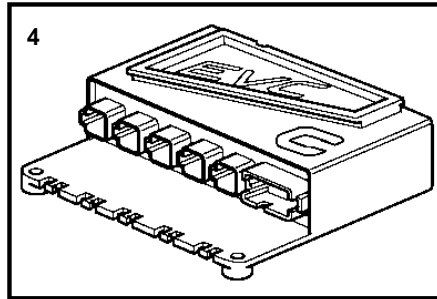

5.0GXi-J, 5.0GXi-JF, 5.0OSi-J, 5.0OSi-JF, 5.0GXi-N

5.0GXi-J, 5.0GXi-JF, 5.0OSi-J, 5.0OSi-JF, 5.0GXi-N

REF	PART NO.	QTY	DESCRIPTION	SEE SEC.	NOTES
1	881801	1	Wiring harness		Included in EVC cable kit 3587052., L=2,0m
2	3587071	1	Starter switch		
3	859953	1	· Key		State key code when ordering.
			· Bulletin 49-30	49-30-EN	Key P/N 859953
4	3887304	1	Control unit		
			· Bulletin P-28-4-11	P-28-4-11-EN	Deleted Control Units
4	3589927	1	Software		Warehouse programming. This p/n can not be ordered, but will be used for invoicing.
	3589926	1	Software		Vodia-programming. This p/n can not be ordered, but will be used for invoicing.
5	21207240	1	Wiring harness		HIU to Engine.
6	3807228	1	Wiring harness		For Trim instrument and Instrument light, L=0.5m
7	3807229	1	Wiring harness		For fuel level sender, L=5.0m
8	3885806	1	Wiring harness		For trim pump and trim sender, Included in EVC cable kit 3587052., L=5.0m
9	3842733	1	Extension cable\verl		L=3.0m, 6-Way
	3842734	1	Extension cable\verl		L=5.0m, 6-Way
	3842735	1	Extension cable\verl		L=7.0m, 6-Way
	3842736	1	Extension cable\verl		L=9.0m, 6-Way
	3842737	1	Extension cable\verl		L=11.0m, 6-Way
10	888248	1	Extension cable\verl		Multilink., L=10.0' (3.0m), 8-way.
	888249	1	Extension cable\verl		L=5.0m, 8-way.
	888250	1	Extension cable\verl		L=23.0' (7.0m), 8-way.
	888251	1	Extension cable\verl		L=9.0m, 8-way.
	888253	1	Extension cable\verl		L=11,00m, 8-way.
11	3840433	1	Sealing plug		Plug for connection in HIU when reverse gear is used.
12	3884818	1	Display, kit		Replaced by 3849972
	3849972	1	Display		Replaced by 3595108
	3595108	1	Display		Replaced by 21173162
	21173162	1	Display		
13		1	· Display		
14	830928	4	· Stud		
15	830930	4	· Nut		
16	3588207	1	· Cable kit		
17	3848966	1	Control unit		
			· Bulletin P-38-1-1	P-38-1-1-EN	ADU - Automatic Dimmer Unit
18	873112	1	Position sensor		SOLAS
19	3594603	1	Wiring harness		SOLAS