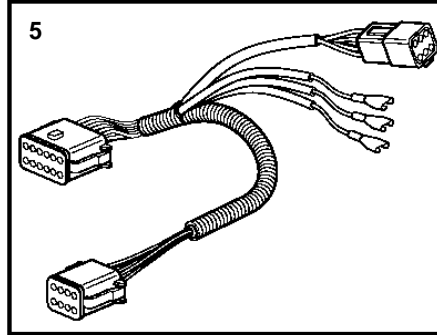

5.0GXi-J, 5.0GXi-JF, 5.0OSi-J, 5.0OSi-JF, 5.0GXi-N

5.0GXi-J, 5.0GXi-JF, 5.0OSi-J, 5.0OSi-JF, 5.0GXi-N

REF	PART NO.	QTY	DESCRIPTION	SEE SEC.	NOTES
1	881801	1	Wiring harness		Included in EVC cable kit 3587052., L=2,0m
2	3587071	1	Starter switch		
3	859953	1	· Key		State key code when ordering.
			· Bulletin 49-30	49-30-EN	Key P/N 859953
4	3887304	1	Control unit		
			· Bulletin P-28-4-11	P-28-4-11-EN	Deleted Control Units
4	3589927	1	Software		Warehouse programming. This p/n can not be ordered, but will be used for invoicing.
	3589926	1	Software		Vodia-programming. This p/n can not be ordered, but will be used for invoicing.
5	21207240	1	Wiring harness		HIU to Engine.
6	3807228	1	Wiring harness		For Trim instrument and Instrument light, L=0.5m
7	3807229	1	Wiring harness		For fuel level sender, L=5.0m
8	3885806	1	Wiring harness		For trim pump and trim sender, Included in EVC cable kit 3587052., L=5.0m
9	3842733	1	Extension cable\verl		L=3.0m, 6-Way
	3842734	1	Extension cable\verl		L=5.0m, 6-Way
	3842735	1	Extension cable\verl		L=7.0m, 6-Way
	3842736	1	Extension cable\verl		L=9.0m, 6-Way
	3842737	1	Extension cable\verl		L=11.0m, 6-Way
10	888248	1	Extension cable\verl		Multilink., L=10.0' (3.0m), 8-way.
	888249	1	Extension cable\verl		L=5.0m, 8-way.
	888250	1	Extension cable\verl		L=23.0' (7.0m), 8-way.
	888251	1	Extension cable\verl		L=9.0m, 8-way.
	888253	1	Extension cable\verl		L=11,00m, 8-way.
11	3840433	1	Sealing plug		Plug for connection in HIU when reverse gear is used.
12	3884818	1	Display, kit		Replaced by 3849972
	3849972	1	Display		Replaced by 3595108
	3595108	1	Display		Replaced by 21173162
	21173162	1	Display		
13		1	· Display		
14	830928	4	· Stud		
15	830930	4	· Nut		
16	3588207	1	· Cable kit		
17	3848966	1	Control unit		
			· Bulletin P-38-1-1	P-38-1-1-EN	ADU - Automatic Dimmer Unit
18	873112	1	Position sensor		SOLAS
19	3594603	1	Wiring harness		SOLAS