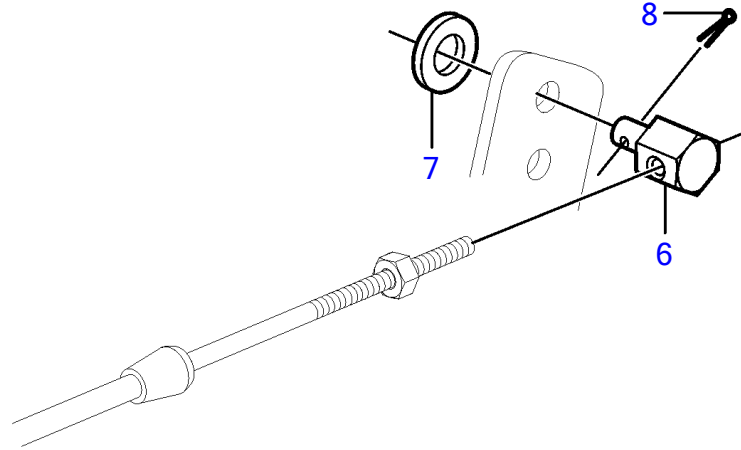

5.7GiI-B, 5.7GXII-C

5.7GiI-B, 5.7GXII-C

REF	PART NO.	QTY	DESCRIPTION	NOTES
1	(3861673)	1	Bracket	Obsolete part
2	946577	1	Lock nut	
3	819068	1	Washer	
4	21471054	1	Bracket	
5	955246	1	Hexagon screw	
6	3841580	1	Cube	
7	940191	1	Washer	
8	3850065	1	Split pin	