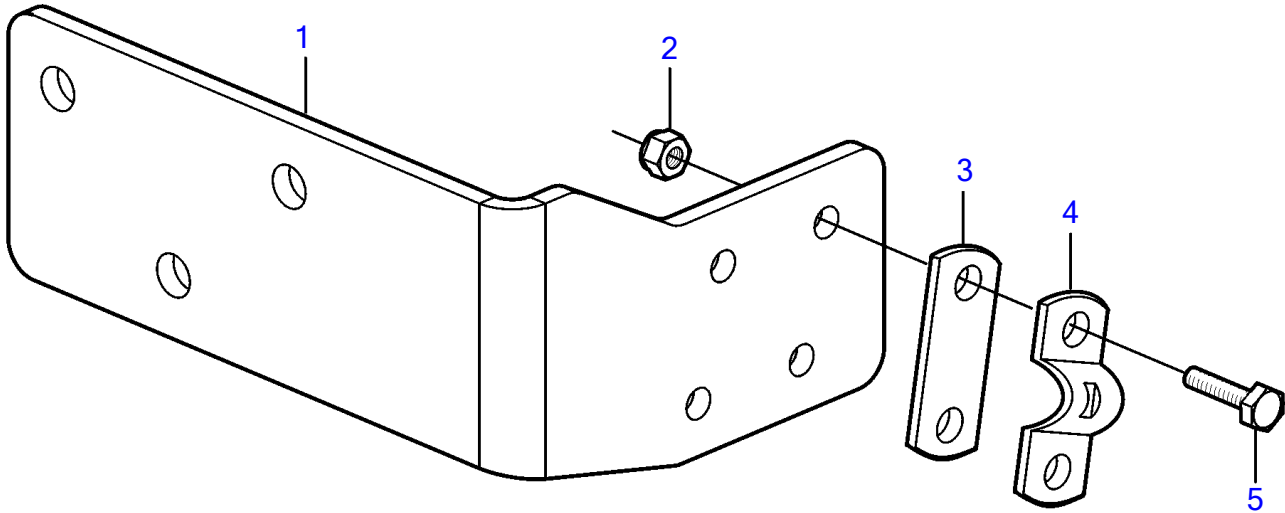

5.7GiI-B, 5.7GXII-C

5.7GiI-B, 5.7GXII-C

REF	PART NO.	QTY	DESCRIPTION	NOTES
1	(3861673)	1	Bracket	Obsolete part
2	946577	1	Lock nut	
3	819068	1	Washer	
4	21471054	1	Bracket	
5	955246	1	Hexagon screw	
6	3841580	1	Cube	
7	940191	1	Washer	
8	3850065	1	Split pin	