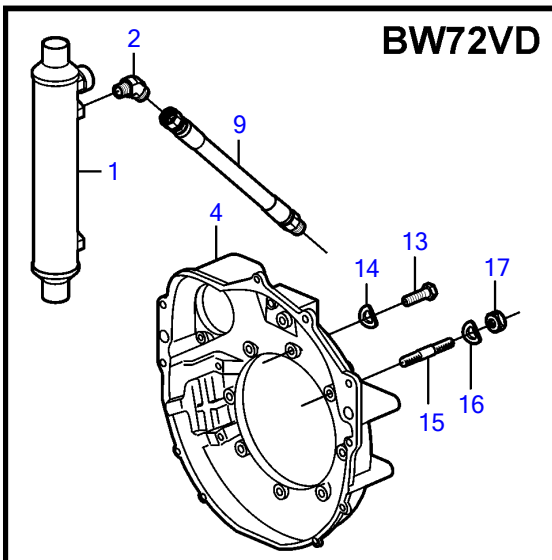

5.7GiI-B, 5.7GXII-C

22959

5.7GiI-B, 5.7GXII-C

REF	PART NO.	QTY	DESCRIPTION	NOTES
1	3861479	1	Oil cooler	
2	3858549	2	Elbow nipple	
3	3861441	1	Oil hose	
	3861442	1	Oil hose	
4	841056	1	Flywheel housing	
5	(3853558)	2	Screw	Obsolete part
6	953517	4	Stud	
7	941909	4	Spring washer	
8	950355	4	Lock nut	
9	3861441	1	Oil hose	
	(3861443)	1	Oil hose	Obsolete part
10	955556	2	Hexagon screw	
11	941909	2	Spring washer	
12	(953540)	4	Stud	Obsolete part
13	955556	4	Hexagon screw	
14	941909	4	Spring washer	
15	953531	2	Stud	
16	941909	2	Spring washer	
17	950355	2	Lock nut	