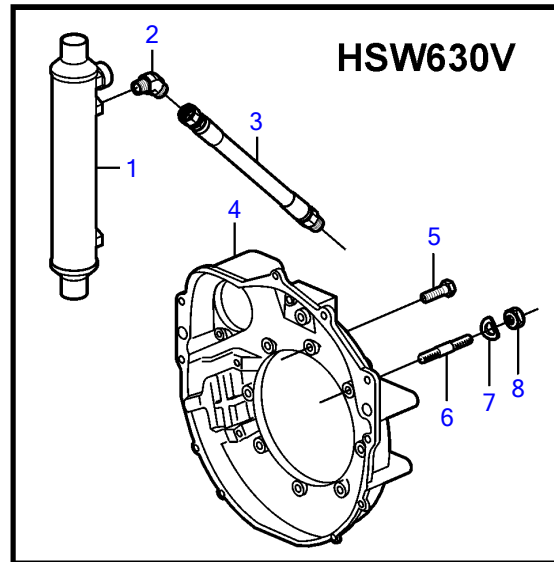

5.7GiI-B, 5.7GXII-C

22959

5.7GiI-B, 5.7GXII-C

REF	PART NO.	QTY	DESCRIPTION	NOTES
1	3861479	1	Oil cooler	
2	3858549	2	Elbow nipple	
3	3861441	1	Oil hose	
	3861442	1	Oil hose	
4	841056	1	Flywheel housing	
5	(3853558)	2	Screw	Obsolete part
6	953517	4	Stud	
7	941909	4	Spring washer	
8	950355	4	Lock nut	
9	3861441	1	Oil hose	
	(3861443)	1	Oil hose	Obsolete part
10	955556	2	Hexagon screw	
11	941909	2	Spring washer	
12	(953540)	4	Stud	Obsolete part
13	955556	4	Hexagon screw	
14	941909	4	Spring washer	
15	953531	2	Stud	
16	941909	2	Spring washer	
17	950355	2	Lock nut	