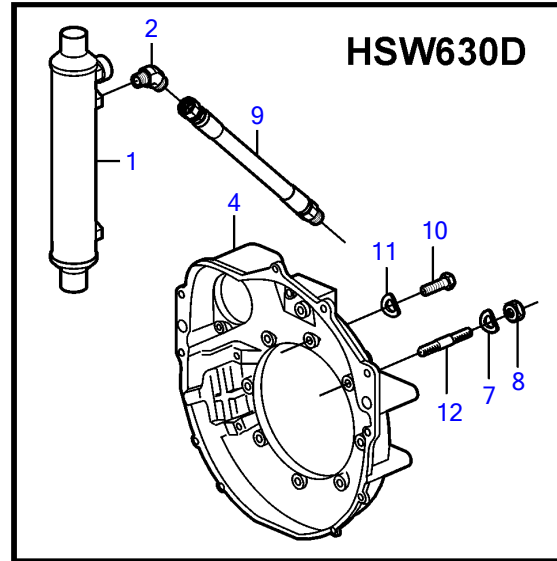

5.7GiI-B, 5.7GXII-C

22959

5.7GiI-B, 5.7GXII-C

REF	PART NO.	QTY	DESCRIPTION	NOTES
1	3861479	1	Oil cooler	
2	3858549	2	Elbow nipple	
3	3861441	1	Oil hose	
	3861442	1	Oil hose	
4	841056	1	Flywheel housing	
5	(3853558)	2	Screw	Obsolete part
6	953517	4	Stud	
7	941909	4	Spring washer	
8	950355	4	Lock nut	
9	3861441	1	Oil hose	
	(3861443)	1	Oil hose	Obsolete part
10	955556	2	Hexagon screw	
11	941909	2	Spring washer	
12	(953540)	4	Stud	Obsolete part
13	955556	4	Hexagon screw	
14	941909	4	Spring washer	
15	953531	2	Stud	
16	941909	2	Spring washer	
17	950355	2	Lock nut	