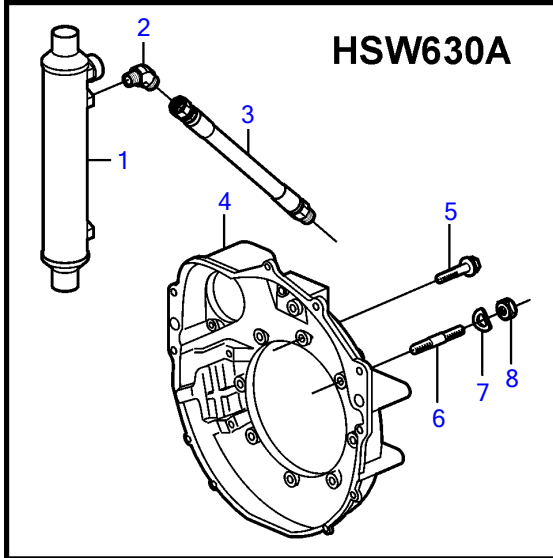

5.7GiI-B, 5.7GXII-C

22959

5.7GiI-B, 5.7GXII-C

REF	PART NO.	QTY	DESCRIPTION	NOTES
1	3861479	1	Oil cooler	
2	3858549	2	Elbow nipple	
3	3861441	1	Oil hose	
	3861442	1	Oil hose	
4	841056	1	Flywheel housing	
5	(3853558)	2	Screw	Obsolete part
6	953517	4	Stud	
7	941909	4	Spring washer	
8	950355	4	Lock nut	
9	3861441	1	Oil hose	
	(3861443)	1	Oil hose	Obsolete part
10	955556	2	Hexagon screw	
11	941909	2	Spring washer	
12	(953540)	4	Stud	Obsolete part
13	955556	4	Hexagon screw	
14	941909	4	Spring washer	
15	953531	2	Stud	
16	941909	2	Spring washer	
17	950355	2	Lock nut	