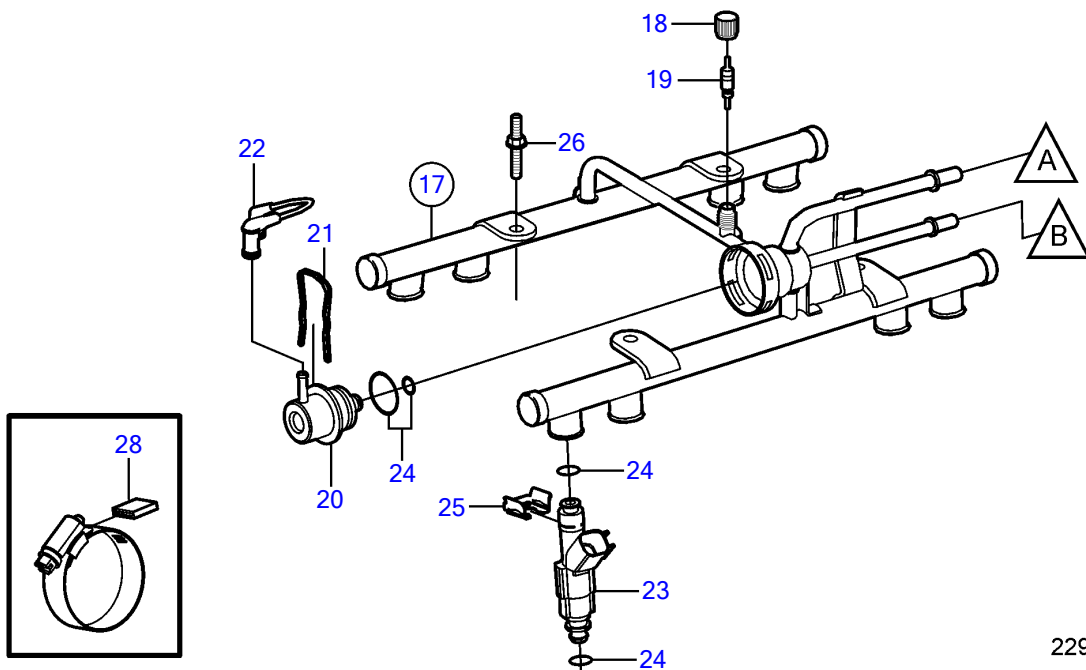

5.7GiI-B, 5.7GXII-C

22951

Upd:2014-02-12

22951

7744230-23-9638

5.7GiI-B, 5.7GXII-C

REF	PART NO.	QTY	DESCRIPTION	SEE SEC.	NOTES
1	3861355	1	Pump		
	3588865	1	Fuel pump kit		High pressure pump
2	3852413	1	• Filter		
			• Bulletin P-23-3-4	P-23-3-4-EN	High Capacity Fuel Filter, Gas
			• Bulletin p-18-8-1	p-18-8-1-EN	Volvo Penta Ethanol Fuel treatment
3	3857816	1	Bushing		
4	3861043	1	Bracket		
5	982702	4	Flange screw		
6	3861369	1	Fuel hose		
7	3850423	1	• O-ring		
8	3861370	1	Fuel hose		
9	3850424	1	• O-ring		
10	(3860412)	2	Clamp		Obsolete part
11	945358	1	Flange screw		
12	3860413	2	Hose clamp		
13	3860284	1	Hose		
14	3860290	1	Nipple		
15	16218	1	Elbow nipple		
16	3861926	1	Tube fitting		
17	3858966	1	Fuel pipe		
18	3858972	1	Cardboard tube		
19	3858971	1	Valve		
20	3858967	1	Governor		
			• Bulletin P-23-7-3	P-23-7-3-EN	Fuel Pressure Regulator, 4.3L, 5.0L, 5.7L
21	3858968	1	Clip		
22	3858974	1	Hose		
23	3858969	8	Injector		
24	3858981	X	O-ring		Includes 16 o-rings for injectors and 2 o-rings for pressure regulator.
25	3858970	8	Retainer		
26	3858973	4	Bolt		
27	3853399	3	Flange screw		
28	3858532	X	Cover		W=0.465" (11.8mm)
	3861999	X	Cover		W=0.300" (7.6mm)