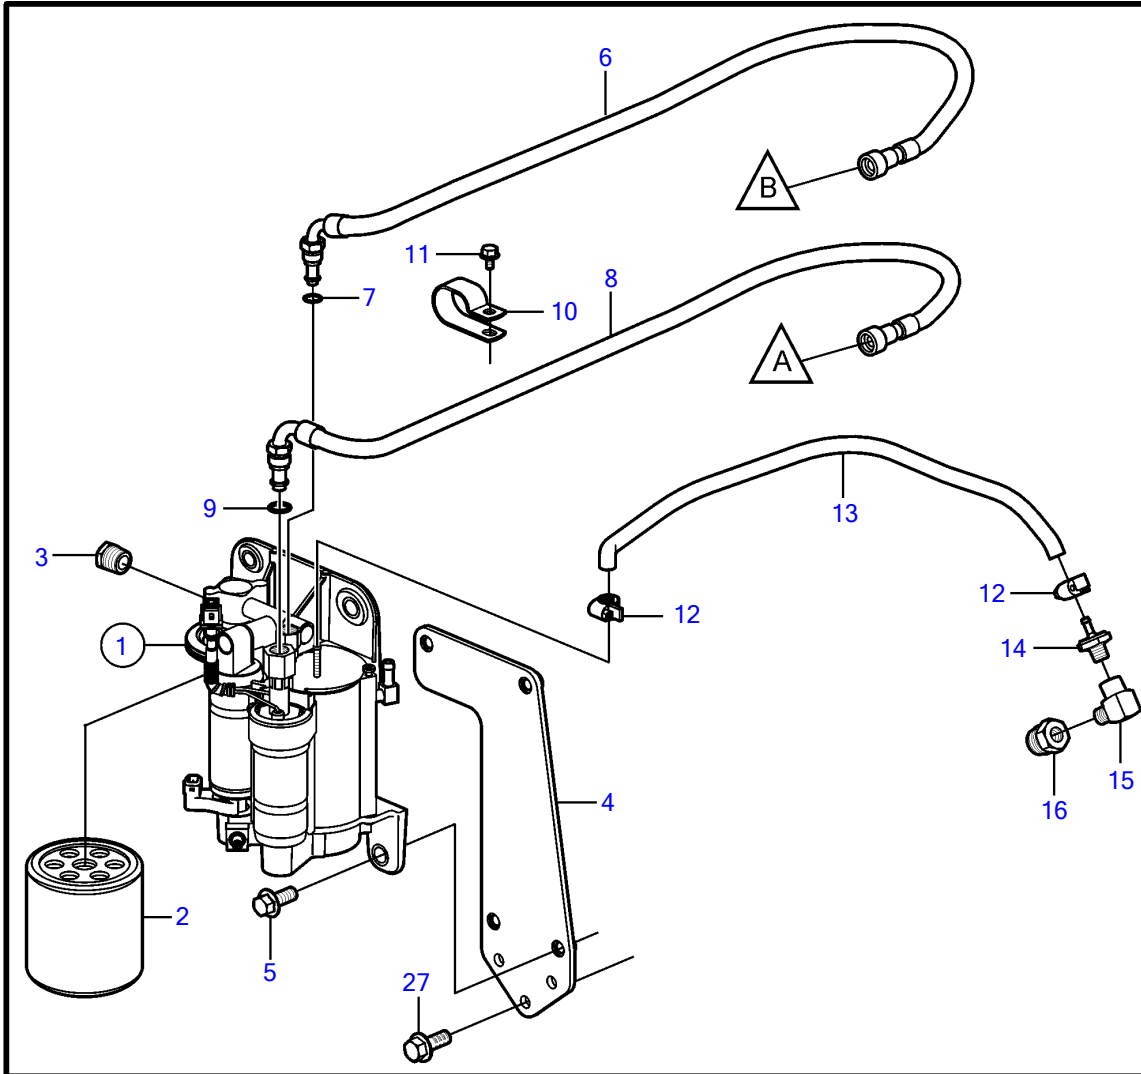

5.7GiI-B, 5.7GXII-C

22951

Upd:2014-02-12

22951

7744230-23-9638

5.7GiI-B, 5.7GXII-C

REF	PART NO.	QTY	DESCRIPTION	SEE SEC.	NOTES
1	3861355	1	Pump		
	3588865	1	Fuel pump kit		High pressure pump
2	3852413	1	• Filter		
			• Bulletin P-23-3-4	P-23-3-4-EN	High Capacity Fuel Filter, Gas
			• Bulletin p-18-8-1	p-18-8-1-EN	Volvo Penta Ethanol Fuel treatment
3	3857816	1	Bushing		
4	3861043	1	Bracket		
5	982702	4	Flange screw		
6	3861369	1	Fuel hose		
7	3850423	1	• O-ring		
8	3861370	1	Fuel hose		
9	3850424	1	• O-ring		
10	(3860412)	2	Clamp		Obsolete part
11	945358	1	Flange screw		
12	3860413	2	Hose clamp		
13	3860284	1	Hose		
14	3860290	1	Nipple		
15	16218	1	Elbow nipple		
16	3861926	1	Tube fitting		
17	3858966	1	Fuel pipe		
18	3858972	1	Cardboard tube		
19	3858971	1	Valve		
20	3858967	1	Governor		
			• Bulletin P-23-7-3	P-23-7-3-EN	Fuel Pressure Regulator, 4.3L, 5.0L, 5.7L
21	3858968	1	Clip		
22	3858974	1	Hose		
23	3858969	8	Injector		
24	3858981	X	O-ring		Includes 16 o-rings for injectors and 2 o-rings for pressure regulator.
25	3858970	8	Retainer		
26	3858973	4	Bolt		
27	3853399	3	Flange screw		
28	3858532	X	Cover		W=0.465" (11.8mm)
	3861999	X	Cover		W=0.300" (7.6mm)