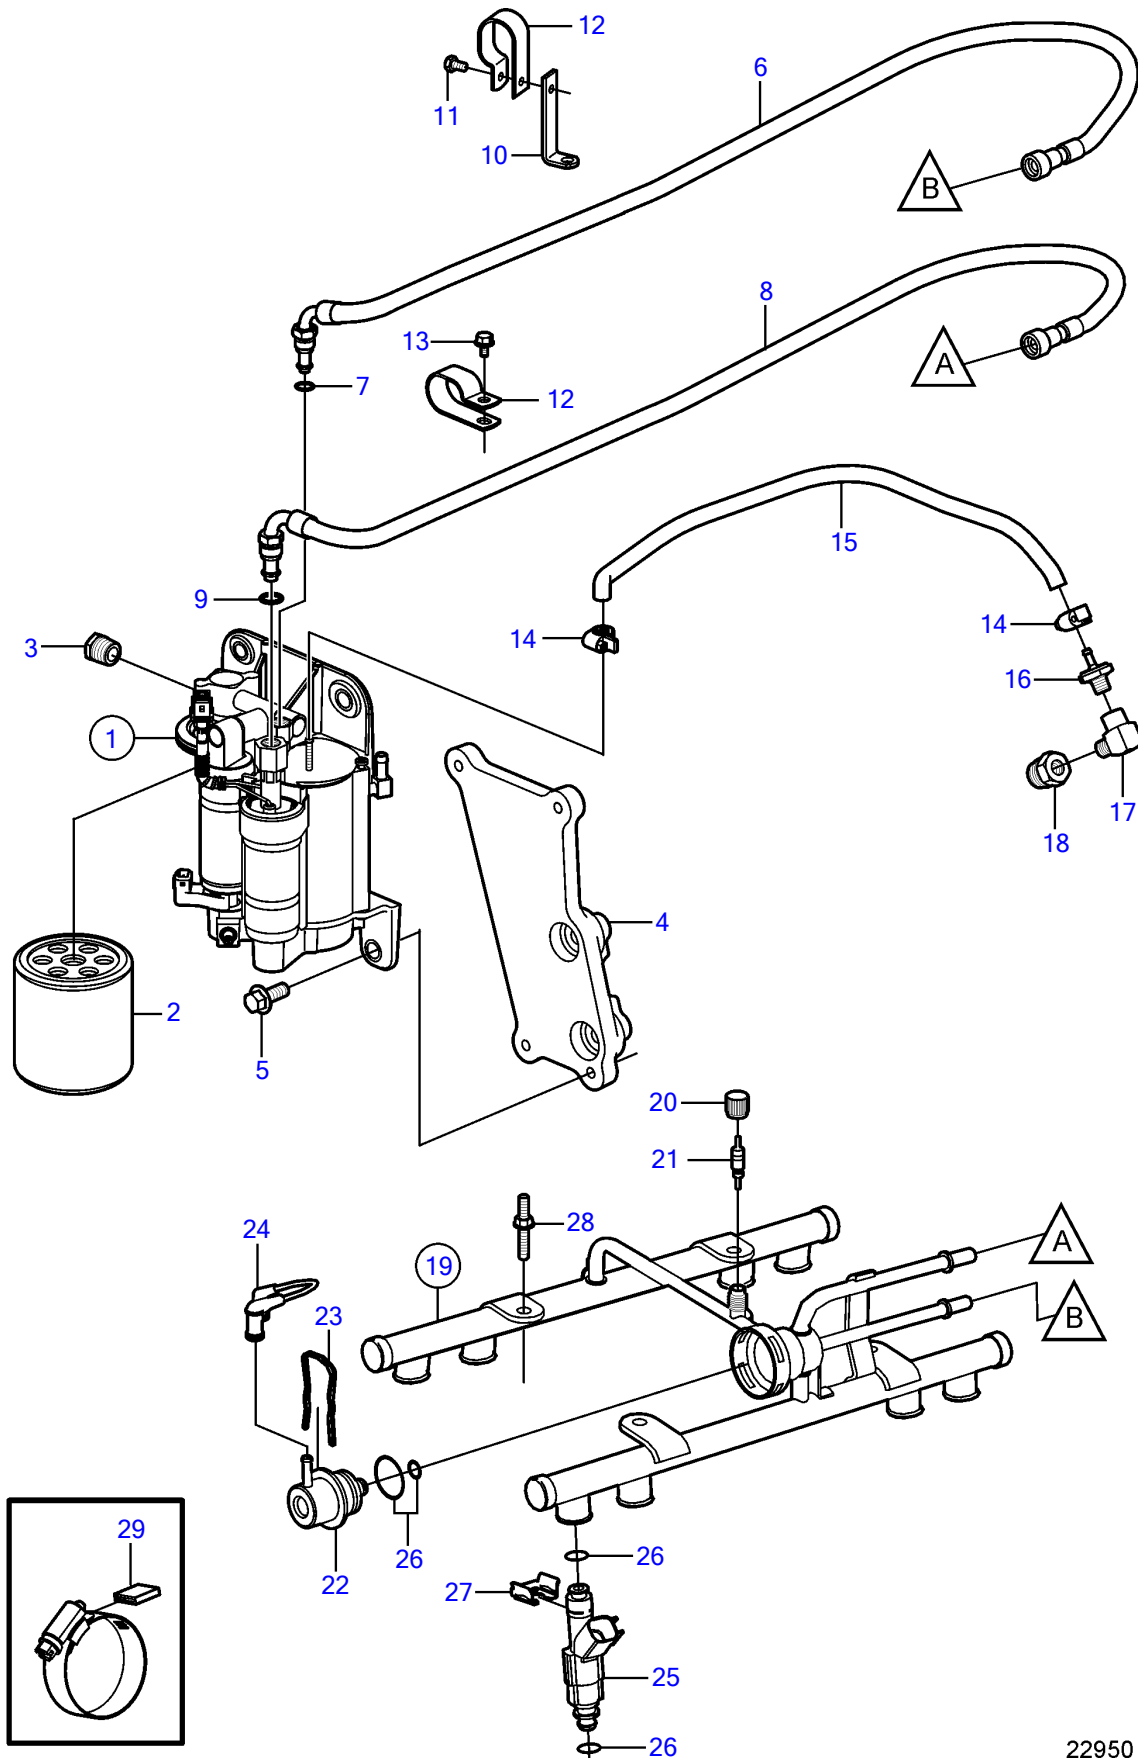

5.0GXi-B, 5.0GXi-BF, 5.0OSi-B, 5.0OSi-BF, 5.7Gi-B, 5.7Gi-BF, 5.7GXi-C, 5.7GXi-CF, 5.7OSi-A, 5.7OSi-AF, 5.7OSXi-A, 5.7OSXi-AF

5.0GXl-B, 5.0GXl-BF, 5.0OSl-B, 5.0OSl-BF, 5.7Gi-B, 5.7Gi-BF, 5.7GXl-C, 5.7GXl-CF, 5.7OSl-A, 5.7OSl-AF, 5.7OSXl-A, 5.7OSXl-AF

REF	PART NO.	QTY	DESCRIPTION	SEE SEC.	NOTES
1	3861355	1	Pump		
	3588865	1	Fuel pump kit		High pressure pump
2	3852413	1	• Filter		
			• Bulletin P-23-3-4	P-23-3-4-EN	High Capacity Fuel Filter, Gas
			• Bulletin p-18-8-1	p-18-8-1-EN	Volvo Penta Ethanol Fuel treatment
3	3857816	1	Bushing		
4	3861031	1	Bracket		
5	982702	4	Flange screw		
6	3861761	1	Fuel pipe		
7	3850424	1	• O-ring		
8	3861760	1	Fuel pipe		
9	3850423	1	• O-ring		
10	(3860411)	1	Bracket		Obsolete part
11	3857938	1	Screw		
12	(3860412)	2	Clamp		Obsolete part
13	945358	1	Flange screw		
14	3860413	2	Hose clamp		
15	3860085	1	Hose		
16	3860290	1	Nipple		
17	16218	1	Elbow nipple		
18	3861926	1	Tube fitting		
19	3858966	1	Fuel pipe		
20	3858972	1	Cardboard tube		
21	3858971	1	Valve		
22	3858967	1	Governor		
			• Bulletin P-23-7-3	P-23-7-3-EN	Fuel Pressure Regulator, 4.3L, 5.0L, 5.7L
23	3858968	1	Clip		
24	3858974	1	Hose		
25	3858969	8	Injector		
26	3858981	X	O-ring		Includes 16 o-rings for injectors and 2 o-rings for pressure regulator.
27	3858970	8	Retainer		
28	3858973	4	Bolt		
29	3858532	X	Cover		W=0.465" (11.8mm)
	3861999	X	Cover		W=0.300" (7.6mm)