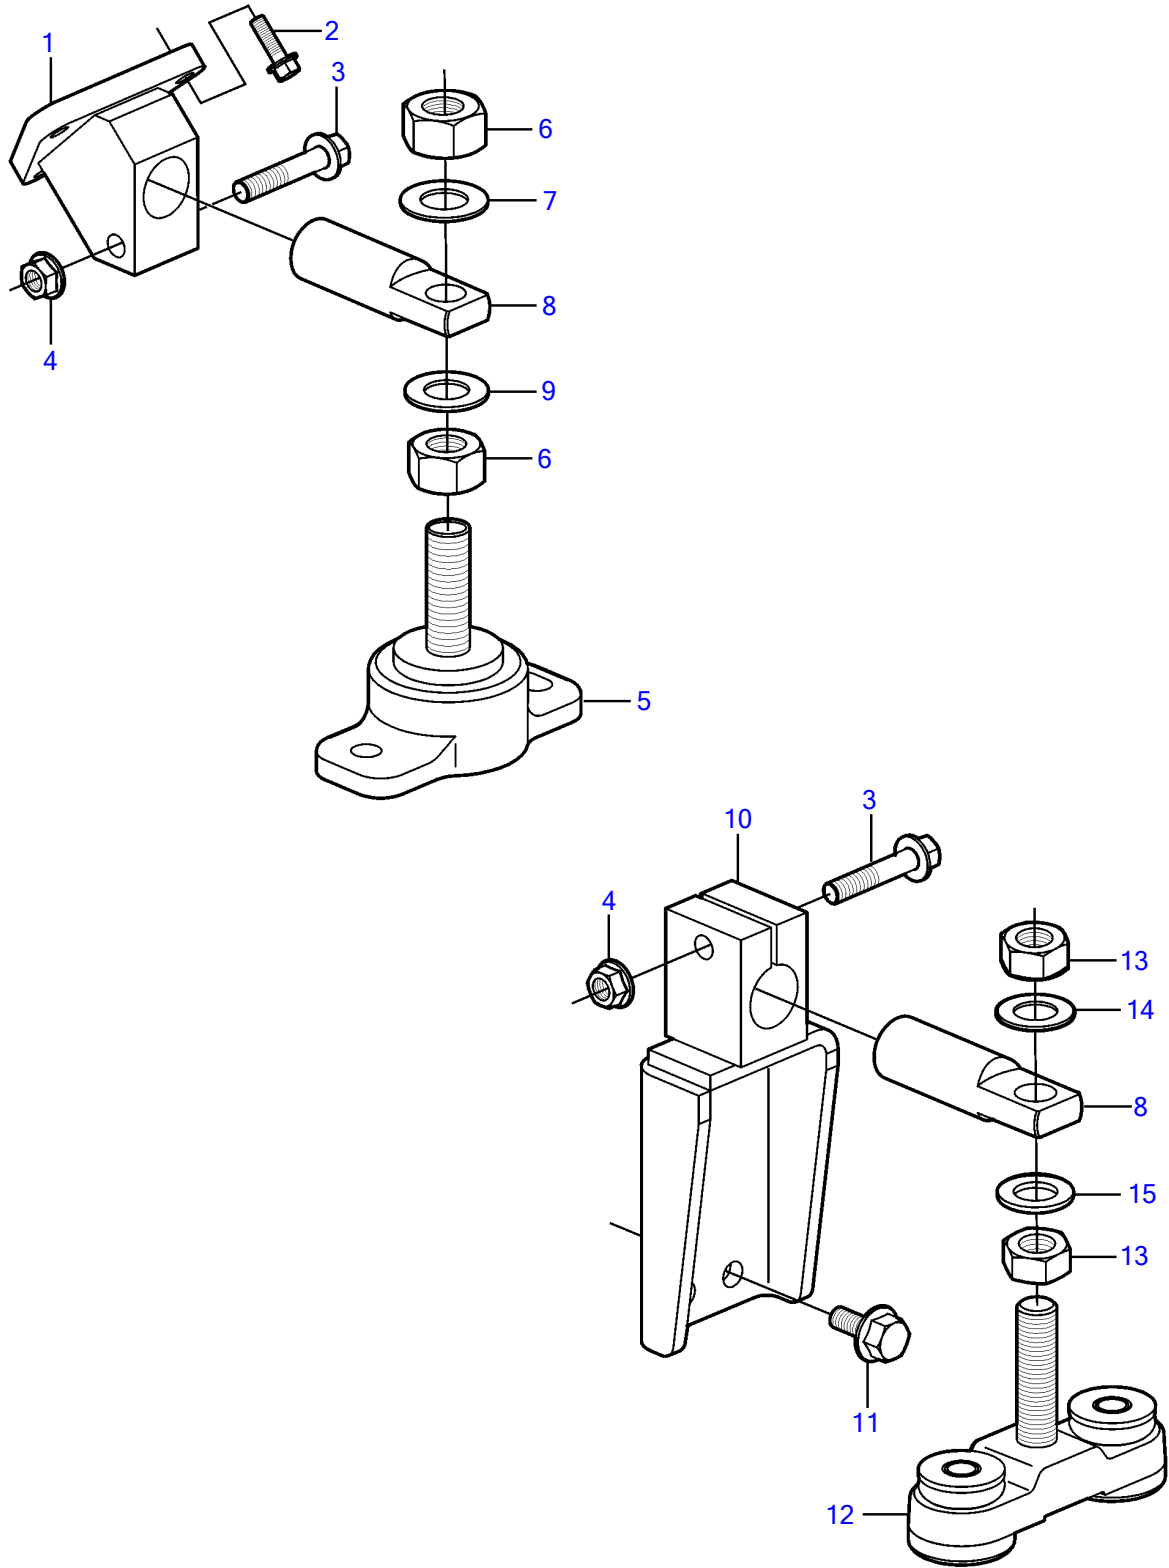

5.7GiI-B, 5.7GXII-C

5.7GiI-B, 5.7GXII-C

REF	PART NO.	QTY	DESCRIPTION	NOTES
1	(3858471)	2	Engine mountings	Obsolete part
2	3853266	6	Flange screw	
3	3847697	4	Screw	
4	946175	4	Flange nut	
5	3807621	2	Anchorage	
6	955860	4	• Hexagon nut	
7	941914	2	Spring washer	Obsolete part
8	(841247)	4	Dowel	Obsolete part
9	955902	2	Washer	
10	3858473	2	Engine mountings	
11	965191	8	Flange screw	
12	3858470	2	Engine pad	
13	955860	4	• Hexagon nut	
14	941914	2	• Spring washer	Obsolete part
15	955903	2	• Washer	