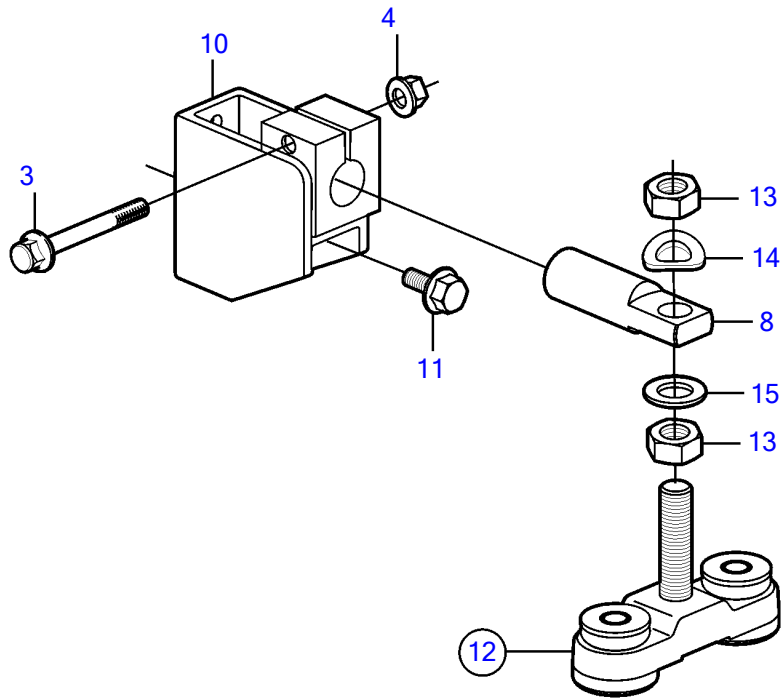

5.7GiI-B, 5.7GXII-C

5.7GiI-B, 5.7GXII-C

REF	PART NO.	QTY	DESCRIPTION	NOTES
1	(3858471)	2	Engine mountings	Obsolete part
2	3853266	6	Flange screw	
3	3847697	4	Screw	
4	946175	4	Flange nut	
5	3807621	2	Anchorage	
6	955860	4	• Hexagon nut	
7	941914	2	Spring washer	Obsolete part
8	(841247)	4	Dowel	Obsolete part
9	955902	2	Washer	
10	3858534	2	Engine mountings	
11	3853154	4	Flange screw	
12	3858470	2	Engine pad	
13	955860	4	• Hexagon nut	
14	941914	2	• Spring washer	Obsolete part
15	955903	2	• Washer	