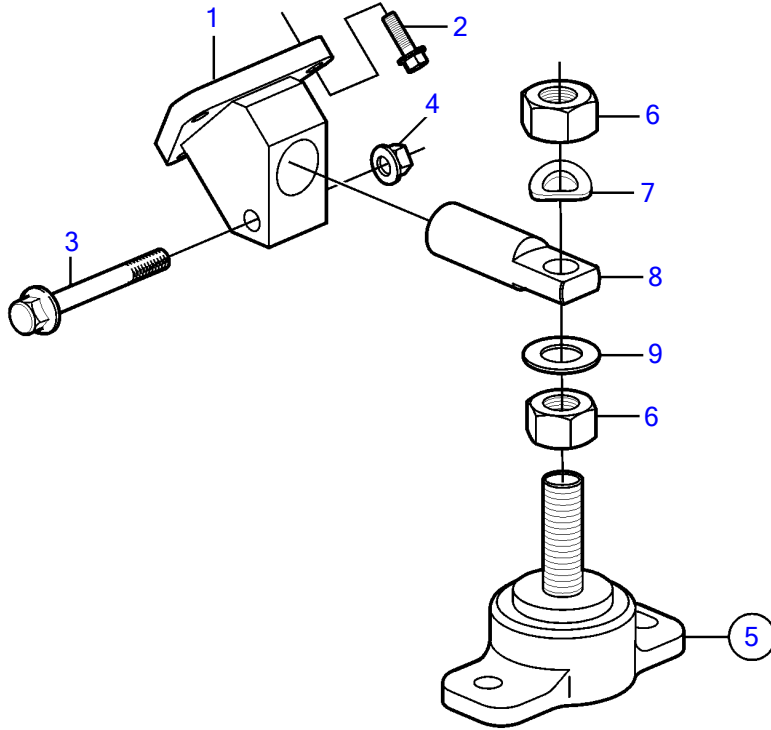

5.7GiI-B, 5.7GXII-C

5.7GiI-B, 5.7GXII-C

REF	PART NO.	QTY	DESCRIPTION	NOTES
1	(3858471)	2	Engine mountings	Obsolete part
2	3853266	6	Flange screw	
3	3847697	4	Screw	
4	946175	4	Flange nut	
5	3807621	2	Anchorage	
6	955860	4	• Hexagon nut	
7	941914	2	Spring washer	Obsolete part
8	(841247)	4	Dowel	Obsolete part
9	955902	2	Washer	
10	3858534	2	Engine mountings	
11	3853154	4	Flange screw	
12	3858470	2	Engine pad	
13	955860	4	• Hexagon nut	
14	941914	2	• Spring washer	Obsolete part
15	955903	2	• Washer	