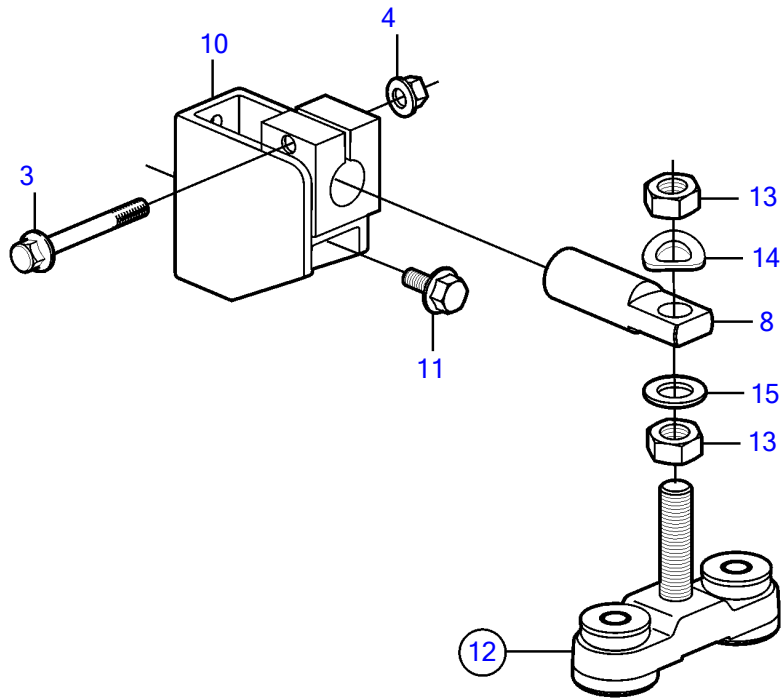

5.7GiI-B, 5.7GXII-C

5.7GiI-B, 5.7GXII-C

REF	PART NO.	QTY	DESCRIPTION	NOTES
1	(3858471)	2	Engine mountings	Obsolete part
2	3853266	6	Flange screw	
3	3847697	4	Screw	
4	946175	4	Flange nut	
5	3807621	2	Anchorage	
6	955860	4	• Hexagon nut	
7	941914	2	Spring washer	Obsolete part
8	(841247)	2	Dowel	Obsolete part
9	955902	2	Washer	
10	3858534	2	Engine mountings	
11	3853154	4	Flange screw	
12	3858470	2	Engine pad	
13	955860	4	• Hexagon nut	
14	941914	2	• Spring washer	Obsolete part
15	955902	2	• Washer	