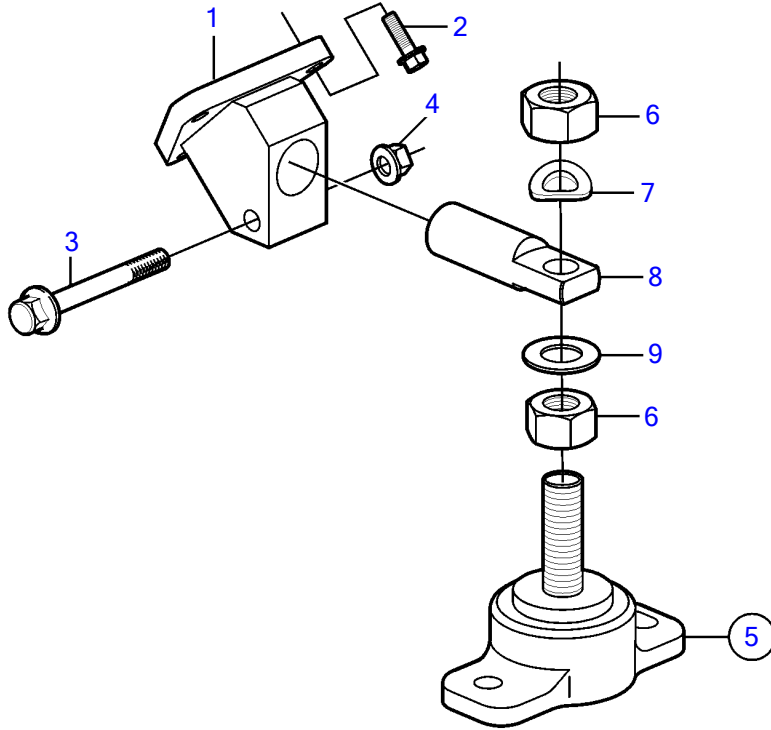

5.7GiI-B, 5.7GXII-C

5.7GiI-B, 5.7GXII-C

REF	PART NO.	QTY	DESCRIPTION	NOTES
1	(3858471)	2	Engine mountings	Obsolete part
2	3853266	6	Flange screw	
3	3847697	4	Screw	
4	946175	4	Flange nut	
5	3807621	2	Anchorage	
6	955860	4	• Hexagon nut	
7	941914	2	Spring washer	Obsolete part
8	(841247)	2	Dowel	Obsolete part
9	955902	2	Washer	
10	3858534	2	Engine mountings	
11	3853154	4	Flange screw	
12	3858470	2	Engine pad	
13	955860	4	• Hexagon nut	
14	941914	2	• Spring washer	Obsolete part
15	955902	2	• Washer	