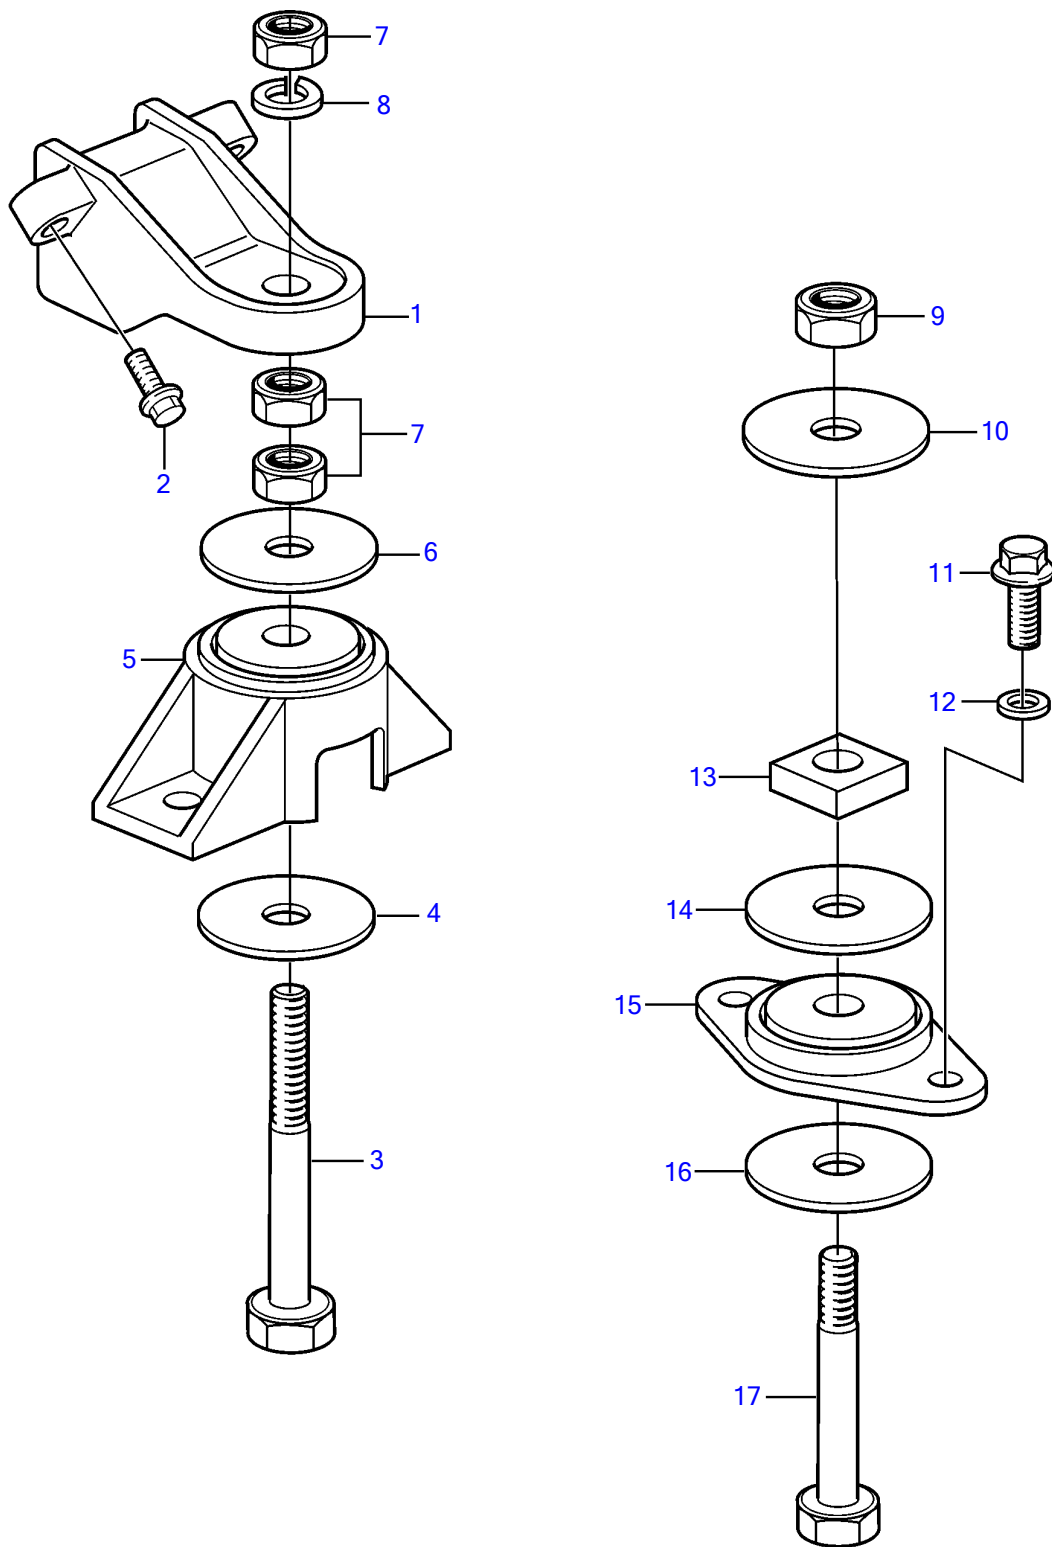

5.0GXi-B, 5.0GXi-BF, 5.0OSi-B, 5.0OSi-BF, 5.7Gi-B, 5.7Gi-BF, 5.7GXi-C, 5.7GXi-CF, 5.7OSi-A, 5.7OSi-AF, 5.7OSXi-A, 5.7OSXi-AF

5.0GXi-B, 5.0GXi-BF, 5.0OSi-B, 5.0OSi-BF, 5.7Gi-B, 5.7Gi-BF, 5.7GXi-C, 5.7GXi-CF, 5.7OSi-A, 5.7OSi-AF, 5.7OSXi-A, 5.7OSXi-AF

REF	PART NO.	QTY	DESCRIPTION	NOTES
1	3857844	2	Bracket	
2	3853326	6	Flange screw	
3	3852566	2	Bolt	
4	3852428	2	Washer	
5	3853805	2	Rubber cushion	
6	3852433	2	Washer	
7	3852021	6	Nut	
8	3852090	2	Spring washer	
9	3850929	2	Lock nut	
10	3852540	2	Washer	
11	959968	4	Hexagon screw	
12	(3852155)	4	Washer	Obsolete part
13	3852539	2	Square nut	
14	3852622	2	Washer	
15	3853806	2	Rubber cushion	
16	3852542	2	Washer	
17	3850930	2	Hexagon screw