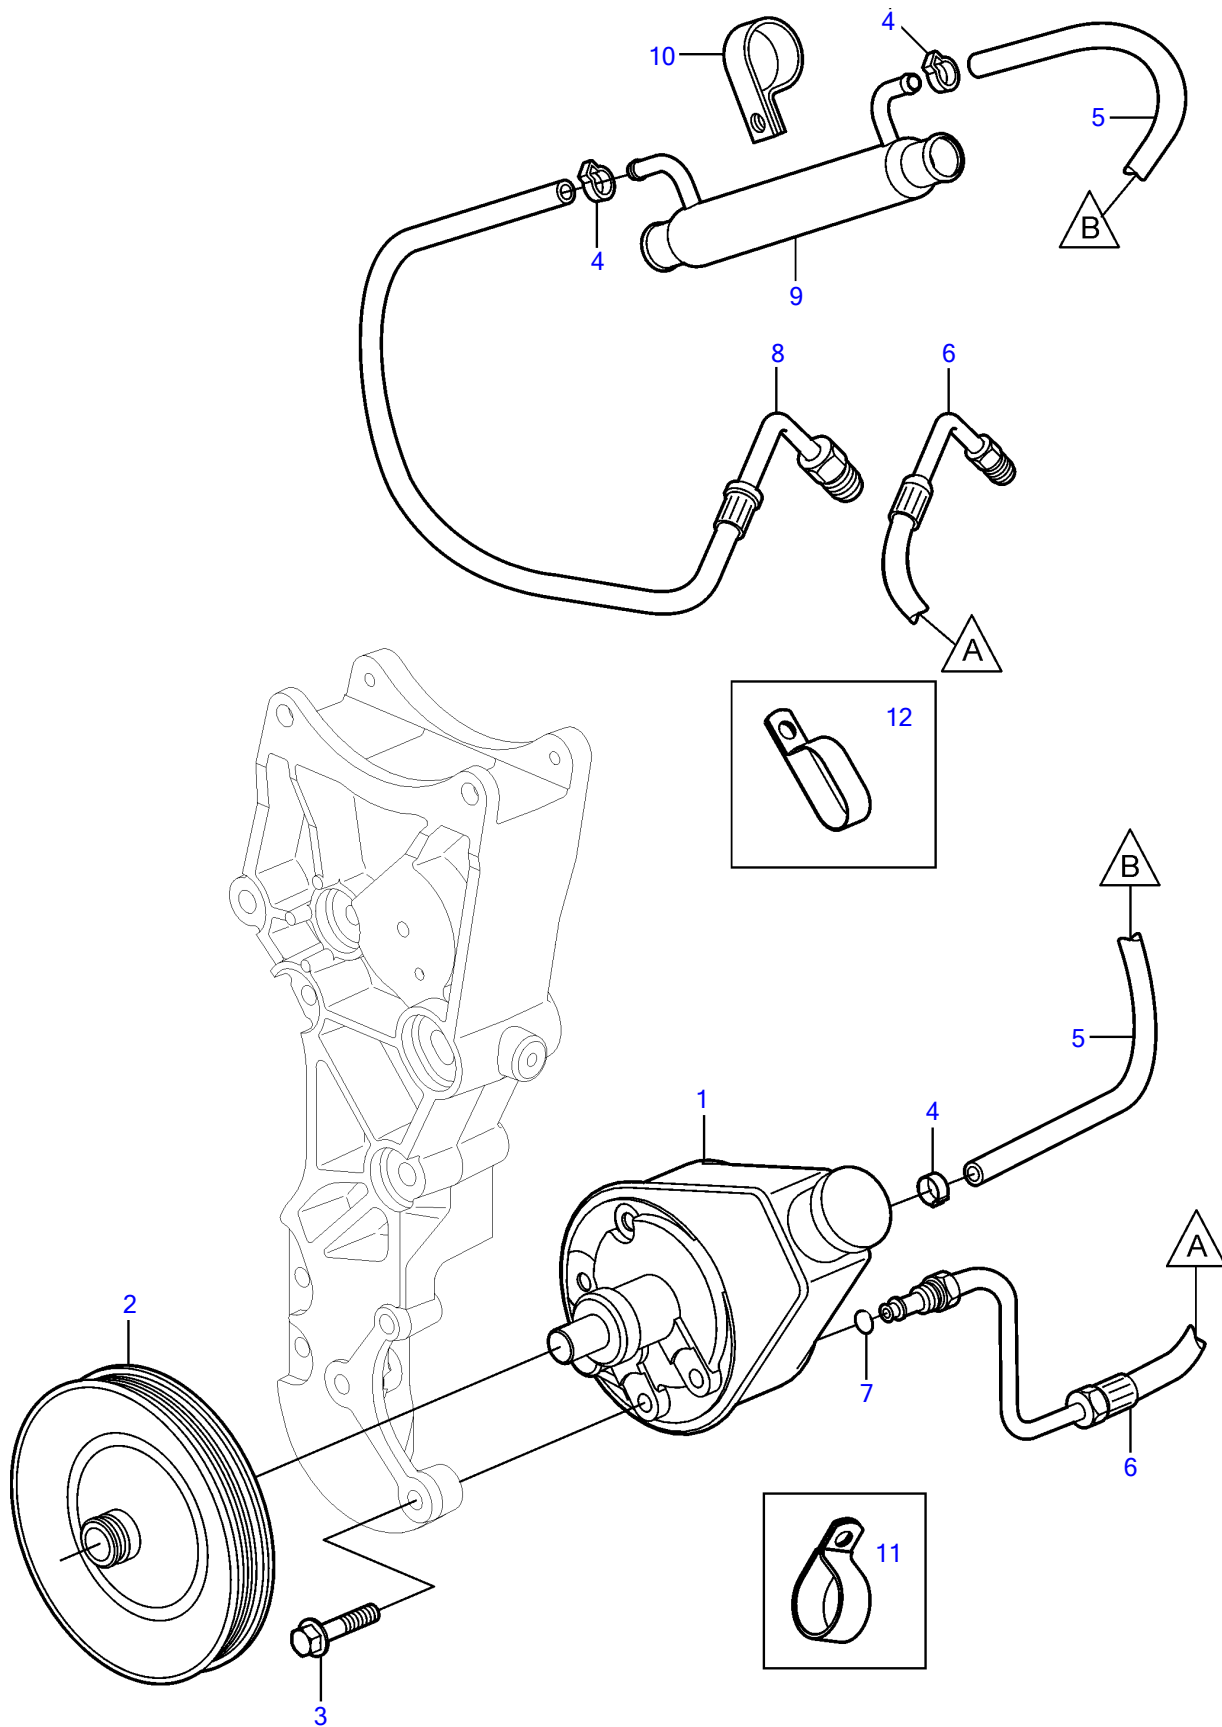

5.0GXi-B, 5.0GXi-BF, 5.0OSi-B, 5.0OSi-BF, 5.7Gi-B, 5.7Gi-BF, 5.7GXi-C, 5.7GXi-CF, 5.7OSi-A, 5.7OSi-AF, 5.7OSXi-A, 5.7OSXi-AF

5.0GXl-B, 5.0GXl-BF, 5.0OSl-B, 5.0OSl-BF, 5.7Gi-B, 5.7Gi-BF, 5.7GXl-C, 5.7GXl-CF, 5.7OSl-A, 5.7OSl-AF, 5.7OSXl-A, 5.7OSXl-AF

REF	PART NO.	QTY	DESCRIPTION	NOTES
1	3850491	1	Steering pump	
2	3860084	1	Pulley	
3	946752	1	Flange screw	M10x35mm
	965220	2	Flange screw	M10x45mm
4	982663	3	Hose clamp	
5	(3852839)	1	Hose	Obsolete part
6	3853918	1	Hose	
7	3852497	1	O-ring	
8	3854056	1	Hose	
9	3861786	1	Heat exchanger	
10	3861788	1	Bracket	
11	3852490	1	Attaching clamp	
12	(3852837)	1	Clamp	Obsolete part