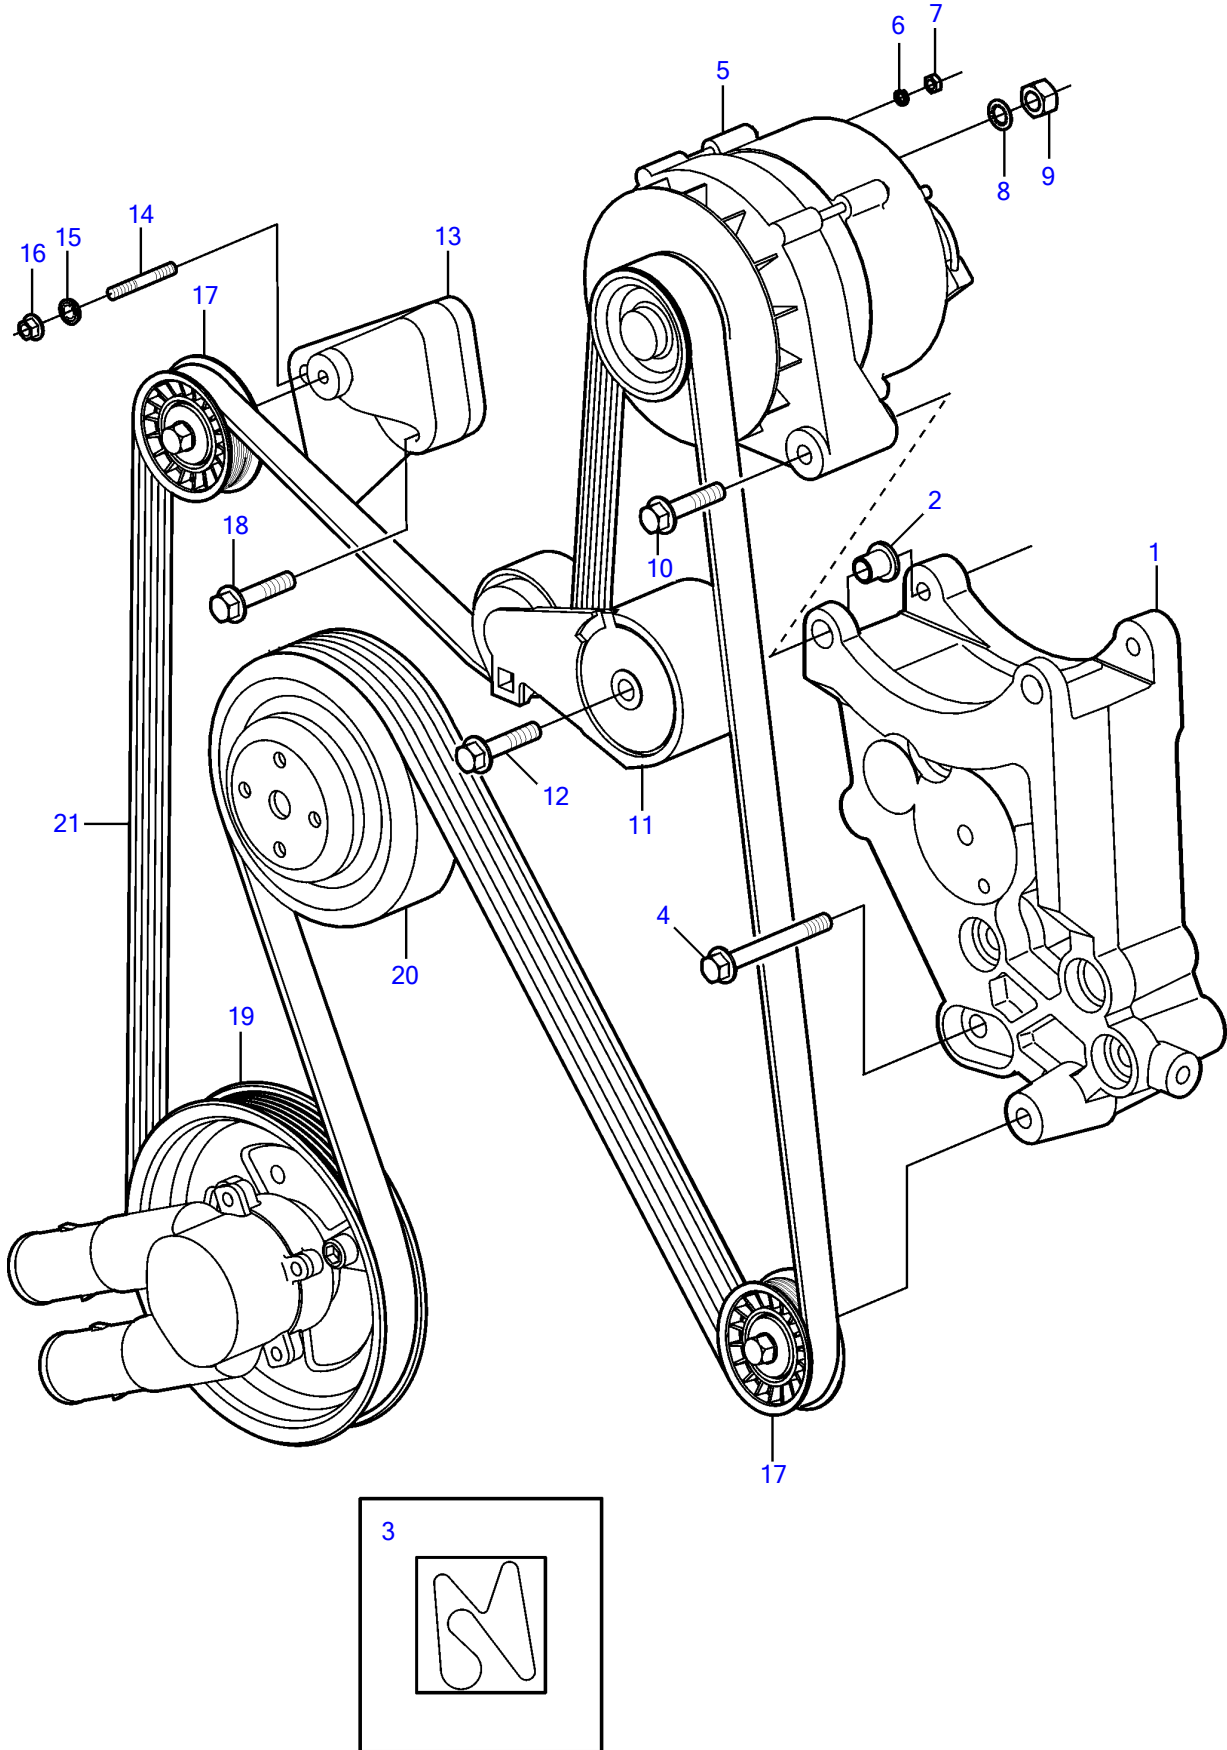

5.7GiI-B, 5.7GXII-C

5.7GiI-B, 5.7GXII-C

REF	PART NO.	QTY	DESCRIPTION	SEE SEC.	NOTES
1	3861343	1	Bracket		
2	3854579	2	• Bushing		
3	3860383	1	Decal		
4	3853392	2	Flange screw		L=2.50" (64mm)
	(3853367)	1	Flange screw		L=3.25" (82mm), Obsolete part
5	3860082	1	Alternator		
6	(3852001)	3	Spring washer		Obsolete part
7	3852185	3	Nut		
8	3852520	1	Washer		
9	3852099	1	Nut		
10	(3853367)	2	Flange screw		Obsolete part
11	3860079	1	Belt tensioner		
12	3860281	1	Flange screw		
13	(3860078)	1	Bracket		Obsolete part
14	(3860477)	2	Stud		Obsolete part
15	3860538	2	Spring clip, speed		
16	3853404	2	Nut		
17	3860201	2	Idler pulley		
18	3860285	1	Flange screw		
19	3857202	1	Sea water pump	5025	
20	3860083	1	Pulley, circulation pump	5036	
21	3861500	1	Belt		